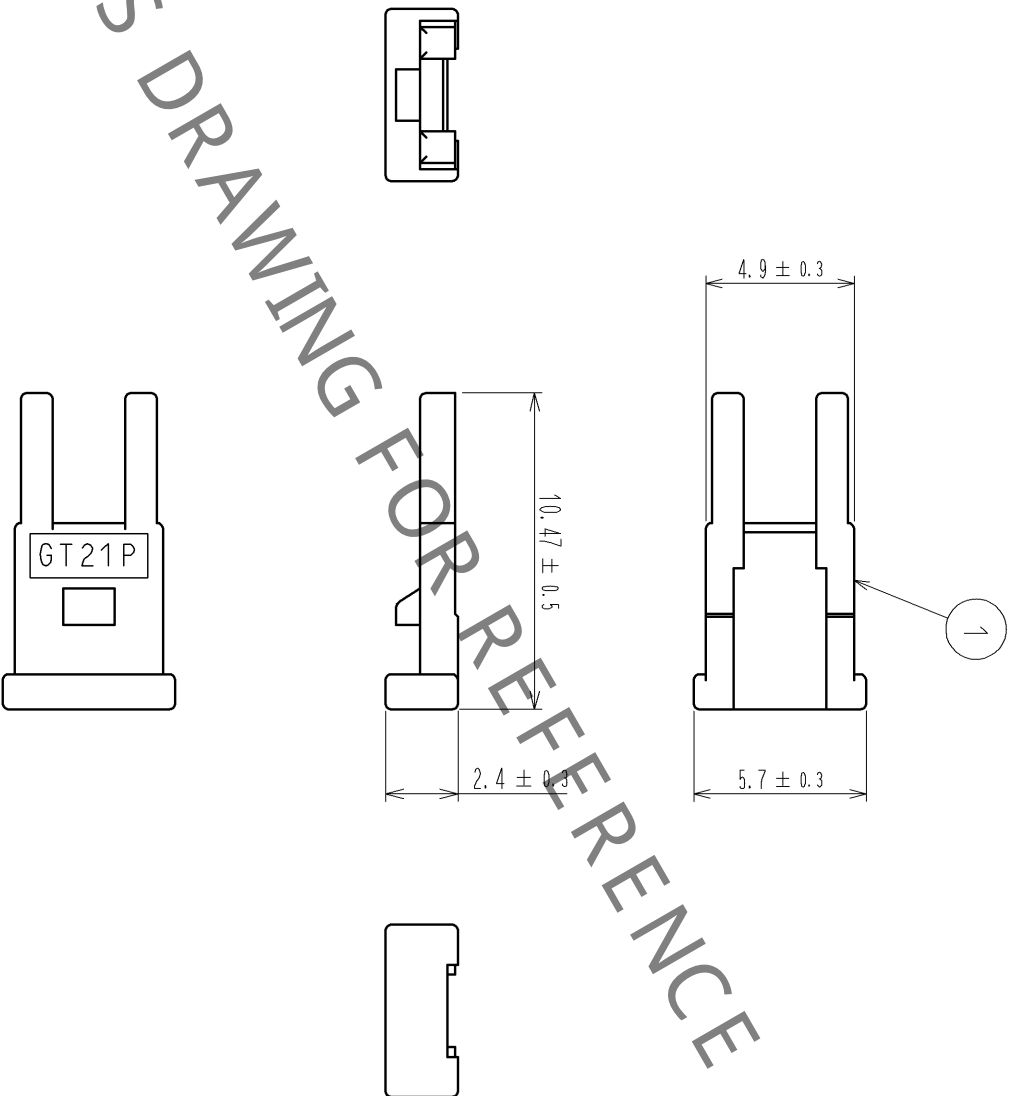

ELV · ROHS COMPLIANT

NO.	1	PBT	UL94HB, DARK GRAY
MATERIAL			
FINISH · REMARKS			

UNITS	mm	SCALE	4 : 1	COUNT		DESCRIPTION OF REVISIONS	DESIGNED	CHECKED	DATE
APPROVED : AR. SHIRAI									
CHECKED : MO. OKADA									
DESIGNED : MH. YAMAGUCHI									
DRAWN : MH. YAMAGUCHI									

APPROVED : AR. SHIRAI	12.02.02	DRAWING NO.	EDC4-168429-00
CHECKED : MO. OKADA	12.02.02	PART NO.	GT21-1P-R
DESIGNED : MH. YAMAGUCHI	11.09.30	CODE NO.	CL771-0016-5-00
DRAWN : MH. YAMAGUCHI	11.09.30		

HRS