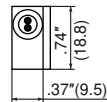

MET-200

SURFACE MOUNT CONTACTS

Outline Dimensions

Unit: inch(mm)

MET-200 AR/MET-201B AR

MET-200/MET-201B

MET-202C AR & MET-202C AR-WP18

MET-202C