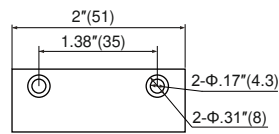

Standard Magnet Size: 2"Lx.74"Wx.37"H

(51mmx18.8mmx9.5mm)

Standard Gap: 1.25"(32mm)

Colors: Aluminum Case

18"(458mm) Armor Cable Standard (MET-200AR)

36"(915mm) Armor Cable Available (MET-200AR 36")

12"(305mm) 22AWG Leads Standard (MET-200)

MET-200

SURFACE MOUNT CONTACTS

Outline Dimensions

Unit: inch(mm)

MET-200 AR/MET-201B AR

MET-200/MET-201B

MET-202C AR & MET-202C AR-WP18

MET-202C