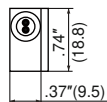

MET-200

SURFACE MOUNT CONTACTS

Outline Dimensions

Unit: inch(mm)

MET-200 AR/MET-201B AR

MET-200/MET-201B

MET-202C AR & MET-202C AR-WP18

MET-202C