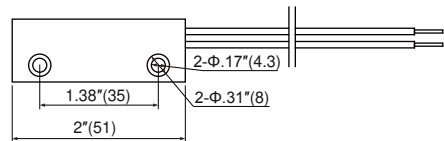

Standard Magnet Size: 2"Lx.74"Wx.37"H

(51mmx18.8mmx9.5mm)

Standard Gap: 1.25"(32mm)

Colors: Aluminum Case

18"(458mm) Armor Cable Standard (MET-200AR)

36"(915mm) Armor Cable Available (MET-200AR 36")

12"(305mm) 22AWG Leads Standard (MET-200)

MET-200

SURFACE MOUNT CONTACTS

Outline Dimensions

Unit: inch(mm)

MET-200 AR/MET-201B AR

MET-200/MET-201B

MET-202C AR & MET-202C AR-WP18

MET-202C