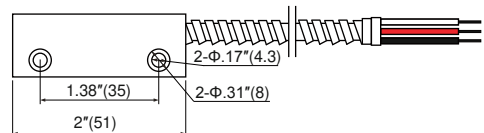

Standard Magnet Size: 2"Lx.74"Wx.37"H

(51mmx18.8mmx9.5mm)

Standard Gap: 1.25"(32mm)

Colors: Aluminum Case

18"(458mm) Armor Cable Standard (MET-200AR)

36"(915mm) Armor Cable Available (MET-200AR 36")

12"(305mm) 22AWG Leads Standard (MET-200)

MET-200

SURFACE MOUNT CONTACTS

Outline Dimensions

Unit: inch(mm)

MET-200 AR/MET-201B AR

MET-200/MET-201B

MET-202C AR & MET-202C AR-WP18

MET-202C