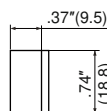

Standard Magnet Size: 2"Lx.74"Wx.37"H

(51mmx18.8mmx9.5mm)

Standard Gap: 1.25"(32mm)

Colors: Aluminum Case

18"(458mm) Armor Cable Standard (MET-200AR)

36"(915mm) Armor Cable Available (MET-200AR 36")

12"(305mm) 22AWG Leads Standard (MET-200)

MET-200

SURFACE MOUNT CONTACTS

Outline Dimensions

Unit: inch(mm)

MET-200 AR/MET-201B AR

MET-200/MET-201B

MET-202C AR & MET-202C AR-WP18

MET-202C