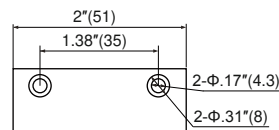

Standard Magnet Size: 2"Lx.74"Wx.37"H

(51mmx18.8mmx9.5mm)

Standard Gap: 1.25"(32mm)

Colors: Aluminum Case

18"(458mm) Armor Cable Standard (MET-200AR)

36"(915mm) Armor Cable Available (MET-200AR 36")

12"(305mm) 22AWG Leads Standard (MET-200)

MET-200

SURFACE MOUNT CONTACTS

Outline Dimensions

Unit: inch(mm)

MET-200 AR/MET-201B AR

MET-200/MET-201B

MET-202C AR & MET-202C AR-WP18

MET-202C