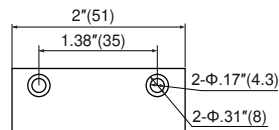

Standard Magnet Size: 2"Lx.74"Wx.37"H

(51mmx18.8mmx9.5mm)

Standard Gap: 1.25"(32mm)

Colors: Aluminum Case

18"(458mm) Armor Cable Standard (MET-200AR)

36"(915mm) Armor Cable Available (MET-200AR 36")

12"(305mm) 22AWG Leads Standard (MET-200)

MET-200

SURFACE MOUNT CONTACTS

Outline Dimensions

Unit: inch(mm)

MET-200 AR/MET-201B AR

MET-200/MET-201B

MET-202C AR & MET-202C AR-WP18

MET-202C