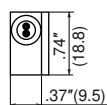

MET-200

SURFACE MOUNT CONTACTS

Outline Dimensions

Unit: inch(mm)

MET-200 AR/MET-201B AR

MET-200/MET-201B

MET-202C AR & MET-202C AR-WP18

MET-202C