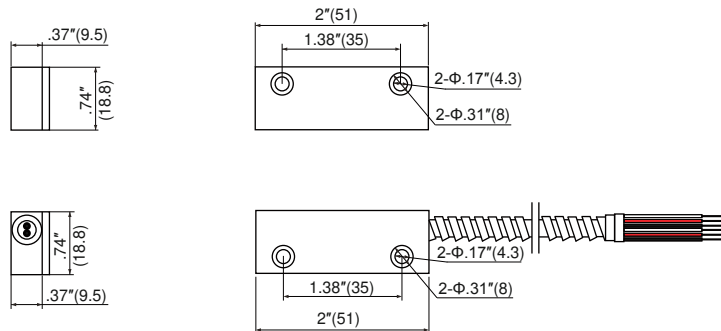

Standard Magnet Size: 2"Lx.74"Wx.37"H

(51mmx18.8mmx9.5mm)

Standard Gap: 1.25"(32mm)

Colors: Aluminum Case

18"(458mm) Armor Cable Standard (MET-200AR)

36"(915mm) Armor Cable Available (MET-200AR 36")

12"(305mm) 22AWG Leads Standard (MET-200)

MET-200

SURFACE MOUNT CONTACTS

Outline Dimensions

Unit: inch(mm)

MET-204C AR

MET-202C & MET-202C AR & MET-202C AR-WP18 Wiring Diagram

MET-204C AR Wiring Diagram

The Best Industry Guarantee Since 1984®
TANE ALARM PRODUCTS