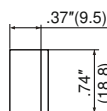

Standard Magnet Size: 2"Lx.74"Wx.37"H

(51mmx18.8mmx9.5mm)

Standard Gap: 1.25"(32mm)

Colors: Aluminum Case

18"(458mm) Armor Cable Standard (MET-200AR)

36"(915mm) Armor Cable Available (MET-200AR 36")

12"(305mm) 22AWG Leads Standard (MET-200)

MET-200

SURFACE MOUNT CONTACTS

Outline Dimensions

Unit: inch(mm)

MET-200 AR/MET-201B AR

MET-200/MET-201B

MET-202C AR & MET-202C AR-WP18

MET-202C