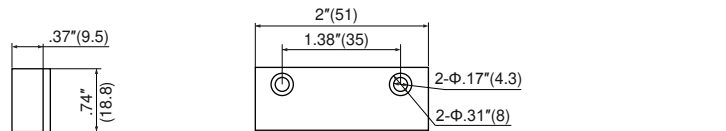

MET-200

SURFACE MOUNT CONTACTS

Outline Dimensions

Unit: inch(mm)

MET-200 AR/MET-201B AR