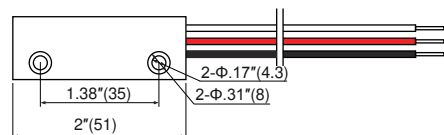

Standard Magnet Size: 2"Lx.74"Wx.37"H

(51mmx18.8mmx9.5mm)

Standard Gap: 1.25"(32mm)

Colors: Aluminum Case

18"(458mm) Armor Cable Standard (MET-200AR)

36"(915mm) Armor Cable Available (MET-200AR 36")

12"(305mm) 22AWG Leads Standard (MET-200)

MET-200

SURFACE MOUNT CONTACTS

Outline Dimensions

Unit: inch(mm)

MET-200 AR/MET-201B AR

MET-200/MET-201B

MET-202C AR & MET-202C AR-WP18

MET-202C