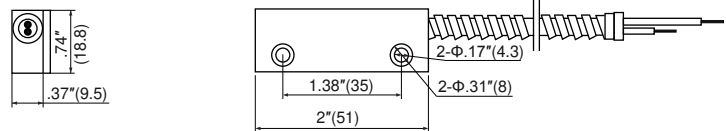

Standard Magnet Size: 2"Lx.74"Wx.37"H

(51mmx18.8mmx9.5mm)

Standard Gap: 1.25"(32mm)

Colors: Aluminum Case

18"(458mm) Armor Cable Standard (MET-200AR)

36"(915mm) Armor Cable Available (MET-200AR 36")

12"(305mm) 22AWG Leads Standard (MET-200)

MET-200

SURFACE MOUNT CONTACTS

Outline Dimensions

Unit: inch(mm)

MET-200 AR/MET-201B AR

MET-200/MET-201B

MET-202C AR & MET-202C AR-WP18

MET-202C