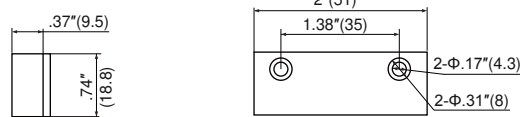

MET-200

SURFACE MOUNT CONTACTS

Outline Dimensions

Unit: inch(mm)

MET-200 AR/MET-201B AR

MET-200/MET-201B

MET-202C AR & MET-202C AR-WP18

MET-202C