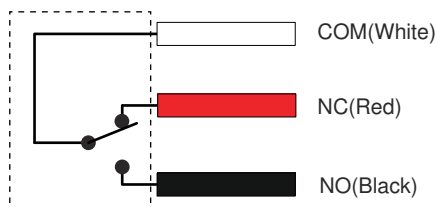

MET-200

SURFACE MOUNT CONTACTS

Outline Dimensions

Unit: inch(mm)

MET-204C AR

MET-202C & MET-202C AR & MET-202C AR-WP18 Wiring Diagram

MET-204C AR Wiring Diagram

The Best Industry Guarantee Since 1984®
TANE ALARM PRODUCTS