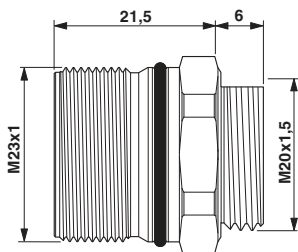

Key commercial data

Packing unit	1 pc
Weight per Piece (excluding packing)	3.4 GRM
Custom tariff number	85366990
Country of origin	Germany

Classifications

eCl@ss

eCl@ss 4.0	272607xx
eCl@ss 4.1	272607xx
eCl@ss 5.0	27260701
eCl@ss 5.1	27260701
eCl@ss 6.0	27260708

ETIM

ETIM 3.0	EC001121
ETIM 4.0	EC001121

Drawings

Dimensioned drawing

Dimensioned drawing

- RF-12P1S8A6100 - 1607807

Dimensioned drawing