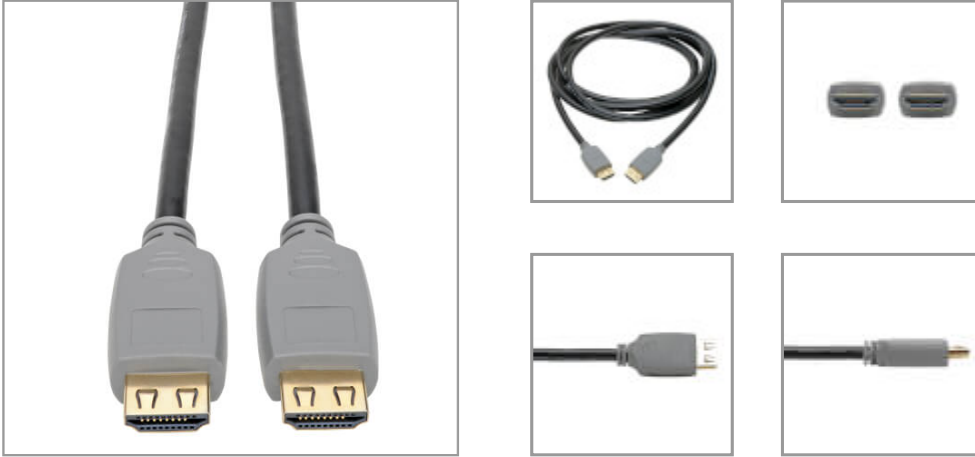

## 4K HDMI Cable (M/M) - 4K 60 Hz, HDR, 4:4:4, Gripping Connectors, Black, 10 ft.

MODEL NUMBER: P568-010-2A

4K HDMI cable connects your laptop or tablet to an HDTV, monitor or projector for crystal-clear 4K video with 4:4:4 color.

#### 4K HDMI Cable Connects Home Theater or Digital Signage Audio/Video Components

This 4K HDMI cable securely connects HDMI-enabled laptops, tablets, PCs, Blu-ray players, game consoles or satellite/cable TV boxes to HDTVs, HD monitors, projectors or home theater receivers. Gripping HDMI connectors on both ends help ensure components stay firmly attached to avoid viewing interruptions. The 10-foot (3-meter) length allows you great flexibility in placing your home theater components.

#### Enjoy the Clarity of 4K HDMI Video with Multi-Channel Audio, HDR and 4:4:4 Color

This 4K HDMI cable provides a pure digital connection that supports Ultra HD video resolutions up to 4K for crystal-clear picture and sound. High Dynamic Range (HDR) provides a wide range of vibrant colors with richer contrast, brighter whites and deeper blacks that pop on your 4K display. It also supports 4:4:4 chroma subsampling for top-level PC gaming or using your HDTV as a PC monitor. The cable is backward compatible with previous HDMI generations, allowing you to use it to connect lower-resolution components.

### Highlights

- Supports UHD resolutions up to 4K (4:4:4) for crystal-clear video
- High-grip HDMI plugs maintain constant A/V signal without accidental disconnections
- Carries High Dynamic Range (HDR) signals for rich contrast and expanded color accuracy
- 10 ft. length allows great flexibility in setting up devices in your home theater
- Plug-and-play operation with no software required for easy, immediate installation