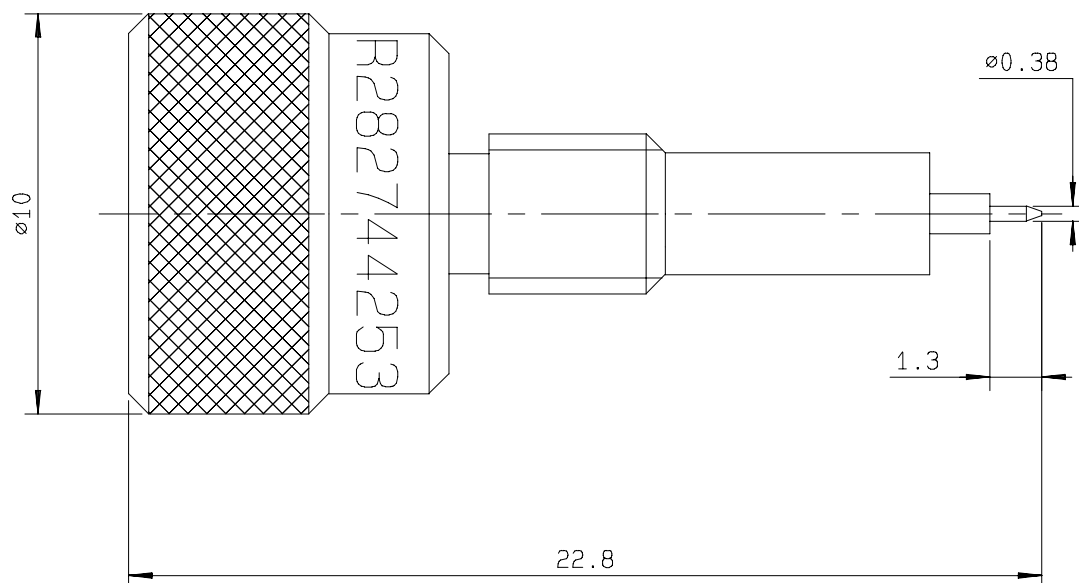

**POSITIONER FOR SOLDERING SMP
FOR CENTER CONTACT FEMALE**

R282.744.253

Series : **OUT**

Issue : 0327 A

In the effort to improve our products, we reserve the right to make changes judged to be necessary.