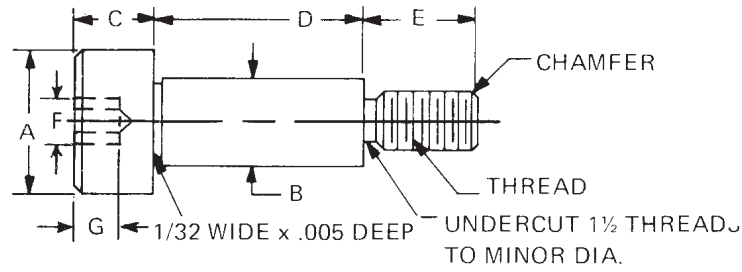

PRECISION SHOULDER SCREWS — SOCKET HEAD

Available with thread locking products, see page vii

See page 9 for finish codes
For non-standard parts contact Sales Office

MATERIAL	CODE	RoHS
Brass	B	YES
Stainless Steel	SS	YES
Steel	S	YES

PART NO.	THREAD	A ±.004	B +.000 -.001	C ±.010	D +.002 -.000	E ±.005	F +.002 -.000	G MIN.
6901	4-40	1/4	.1245	1/8	.1250	5/32	5/64	1/16
6902	4-40	1/4	.1245	1/8	.1875	5/32	5/64	1/16
6903	4-40	1/4	.1245	1/8	.2500	5/32	5/64	1/16
6904	4-40	1/4	.1245	1/8	.3125	5/32	5/64	1/16
6905	4-40	1/4	.1245	1/8	.3750	5/32	5/64	1/16
6906	4-40	1/4	.1245	1/8	.4375	5/32	5/64	1/16
6907	4-40	1/4	.1245	1/8	.5000	5/32	5/64	1/16
6908	6-32	9/32	.1560	1/8	.1250	3/16	3/32	5/64
6909	6-32	9/32	.1560	1/8	.1875	3/16	3/32	5/64
6910	6-32	9/32	.1560	1/8	.2500	3/16	3/32	5/64
6911	6-32	9/32	.1560	1/8	.3125	3/16	3/32	5/64
6912	6-32	9/32	.1560	1/8	.3750	3/16	3/32	5/64
6913	6-32	9/32	.1560	1/8	.4375	3/16	3/32	5/64
6914	6-32	9/32	.1560	1/8	.5000	3/16	3/32	5/64
6915	6-32	9/32	.1560	1/8	.5625	3/16	3/32	5/64
6916	6-32	9/32	.1560	1/8	.6250	3/16	3/32	5/64
6917	6-32	9/32	.1560	1/8	.6875	3/16	3/32	5/64
6918	6-32	9/32	.1560	1/8	.7500	3/16	3/32	5/64
6919	8-32	5/16	.1870	5/32	.1250	3/16	3/32	5/64
6920	8-32	5/16	.1870	5/32	.1875	3/16	3/32	5/64
6921	8-32	5/16	.1870	5/32	.2500	3/16	3/32	5/64
6922	8-32	5/16	.1870	5/32	.3125	3/16	3/32	5/64
6923	8-32	5/16	.1870	5/32	.3750	3/16	3/32	5/64
6924	8-32	5/16	.1870	5/32	.4375	3/16	3/32	5/64
6925	8-32	5/16	.1870	5/32	.5000	3/16	3/32	5/64
6926	8-32	5/16	.1870	5/32	.5625	3/16	3/32	5/64
6927	8-32	5/16	.1870	5/32	.6250	3/16	3/32	5/64
6928	8-32	5/16	.1870	5/32	.6875	3/16	3/32	5/64
6929	8-32	5/16	.1870	5/32	.7500	3/16	3/32	5/64
6930	8-32	5/16	.1870	5/32	.8750	3/16	3/32	5/64
6931	8-32	5/16	.1870	5/32	1.000	3/16	3/32	5/64
6932	8-32	5/16	.1870	5/32	1.250	3/16	3/32	5/64
6933	8-32	5/16	.1870	5/32	1.375	3/16	3/32	5/64
6934	8-32	5/16	.1870	5/32	1.500	3/16	3/32	5/64