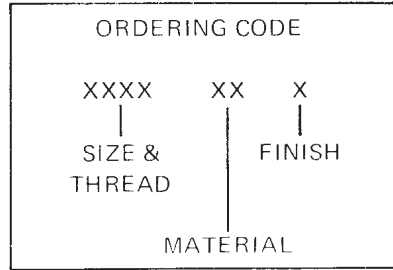

PRECISION SHOULDER SCREWS — SOCKET HEAD

Available with thread locking products, see page vii

See page 9 for finish codes
For non-standard parts contact Sales Office

MATERIAL	CODE	RoHS
Brass	B	YES
Stainless Steel	SS	YES
Steel	S	YES

PART NO.	THREAD	A ±.004	B +.000 -.001	C ±.010	D +.002 -.000	E ±.005	F +.002 -.000	G MIN.
6901	4-40	1/4	.1245	1/8	.1250	5/32	5/64	1/16
6902	4-40	1/4	.1245	1/8	.1875	5/32	5/64	1/16
6903	4-40	1/4	.1245	1/8	.2500	5/32	5/64	1/16
6904	4-40	1/4	.1245	1/8	.3125	5/32	5/64	1/16
6905	4-40	1/4	.1245	1/8	.3750	5/32	5/64	1/16
6906	4-40	1/4	.1245	1/8	.4375	5/32	5/64	1/16
6907	4-40	1/4	.1245	1/8	.5000	5/32	5/64	1/16
6908	6-32	9/32	.1560	1/8	.1250	3/16	3/32	5/64
6909	6-32	9/32	.1560	1/8	.1875	3/16	3/32	5/64
6910	6-32	9/32	.1560	1/8	.2500	3/16	3/32	5/64
6911	6-32	9/32	.1560	1/8	.3125	3/16	3/32	5/64
6912	6-32	9/32	.1560	1/8	.3750	3/16	3/32	5/64
6913	6-32	9/32	.1560	1/8	.4375	3/16	3/32	5/64
6914	6-32	9/32	.1560	1/8	.5000	3/16	3/32	5/64
6915	6-32	9/32	.1560	1/8	.5625	3/16	3/32	5/64
6916	6-32	9/32	.1560	1/8	.6250	3/16	3/32	5/64
6917	6-32	9/32	.1560	1/8	.6875	3/16	3/32	5/64
6918	6-32	9/32	.1560	1/8	.7500	3/16	3/32	5/64
6919	8-32	5/16	.1870	5/32	.1250	3/16	3/32	5/64
6920	8-32	5/16	.1870	5/32	.1875	3/16	3/32	5/64
6921	8-32	5/16	.1870	5/32	.2500	3/16	3/32	5/64
6922	8-32	5/16	.1870	5/32	.3125	3/16	3/32	5/64
6923	8-32	5/16	.1870	5/32	.3750	3/16	3/32	5/64
6924	8-32	5/16	.1870	5/32	.4375	3/16	3/32	5/64
6925	8-32	5/16	.1870	5/32	.5000	3/16	3/32	5/64
6926	8-32	5/16	.1870	5/32	.5625	3/16	3/32	5/64
6927	8-32	5/16	.1870	5/32	.6250	3/16	3/32	5/64
6928	8-32	5/16	.1870	5/32	.6875	3/16	3/32	5/64
6929	8-32	5/16	.1870	5/32	.7500	3/16	3/32	5/64
6930	8-32	5/16	.1870	5/32	.8750	3/16	3/32	5/64
6931	8-32	5/16	.1870	5/32	1.000	3/16	3/32	5/64
6932	8-32	5/16	.1870	5/32	1.250	3/16	3/32	5/64
6933	8-32	5/16	.1870	5/32	1.375	3/16	3/32	5/64
6934	8-32	5/16	.1870	5/32	1.500	3/16	3/32	5/64