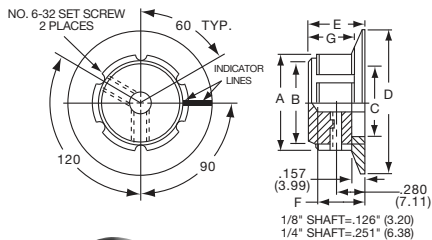

KAS SERIES

Tyco 6 Flute Design with Aluminum Skirt and Indicator Lines									
Electronics	Alcoswitch	Color	A	B	C	D	E	F	G
2-1437621-8	KAS500A1/8	Natural	.500(12.7)	.430(10.9)	.380(9.65)	.740(18.8)	.630(16.0)	.510(13.0)	.430(10.9)
2-1437621-7	KAS500A1/4	Natural	.500(12.7)	.430(10.9)	.380(9.65)	.740(18.8)	.630(16.0)	.510(13.0)	.430(10.9)
3-1437621-0	KAS500B1/8	Black	.500(12.7)	.430(10.9)	.380(9.65)	.740(18.8)	.630(16.0)	.510(13.0)	.430(10.9)
2-1437621-9	KAS500B1/4	Black	.500(12.7)	.430(10.9)	.380(9.65)	.740(18.8)	.630(16.0)	.510(13.0)	.430(10.9)
3-1437621-1	KAS700A1/4	Natural	.750(19.1)	.650(16.5)	.590(15.0)	1.14(29.0)	.630(16.0)	.510(13.0)	.430(10.9)
3-1437621-2	KAS700B1/4	Black	.750(19.1)	.650(16.5)	.590(15.0)	1.14(29.0)	.630(16.0)	.510(13.0)	.430(10.9)
3-1437621-3	KAS900A1/4	Natural	.940(23.9)	.820(20.8)	.710(18.0)	1.40(35.6)	.630(16.0)	.510(13.0)	.430(10.9)
3-1437621-4	KAS900B1/4	Black	.940(23.9)	.820(20.8)	.710(18.0)	1.40(35.6)	.630(16.0)	.510(13.0)	.430(10.9)