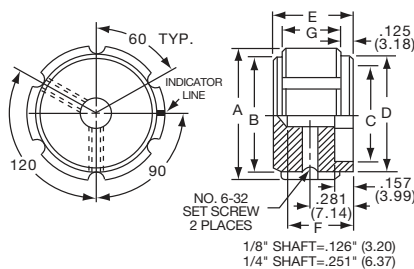

KA700B1/4

Tyco 6 Flute Design with Indicator Line									
Electronics	Alcoswitch	Color	A	B	C	D	E	F	G
2-1437621-0	KA500A1/8	Natural	.500(12.7)	.430(10.9)	.375(9.53)	.430(10.9)	.625(15.9)	.512(13.0)	.430(10.9)
1-1437621-9	KA500A1/4	Natural	.500(12.7)	.430(10.9)	.375(9.53)	.430(10.9)	.625(15.9)	.512(13.0)	.430(10.9)
2-1437621-2	KA500B1/8	Black	.500(12.7)	.430(10.9)	.375(9.53)	.430(10.9)	.625(15.9)	.512(13.0)	.430(10.9)
2-1437621-1	KA500B1/4	Black	.500(12.7)	.430(10.9)	.375(9.53)	.430(10.9)	.625(15.9)	.512(13.0)	.430(10.9)
2-1437621-3	KA700A1/4	Natural	.750(19.1)	.655(16.6)	.590(15.0)	.655(16.6)	.625(15.9)	.512(13.0)	.430(10.9)
2-1437621-4	KA700B1/4	Black	.750(19.1)	.655(16.6)	.590(15.0)	.655(16.6)	.625(15.9)	.512(13.0)	.430(10.9)
2-1437621-5	KA900A1/4	Natural	.937(23.8)	.817(20.8)	.700(17.8)	.817(20.8)	.625(15.9)	.512(13.0)	.430(10.9)
2-1437621-6	KA900B1/4	Black	.937(23.8)	.817(20.8)	.700(17.8)	.817(20.8)	.625(15.9)	.512(13.0)	.430(10.9)
	KA1250A1/4	Natural	1.25(31.8)	1.11(28.2)	.985(25.0)	1.11(28.2)	.750(19.1)	.630(16.0)	.554(14.1)
1-1437621-8	KA1250B1/4	Black	1.25(31.8)	1.11(28.2)	.985(25.0)	1.11(28.2)	.750(19.1)	.630(16.0)	.554(14.1)