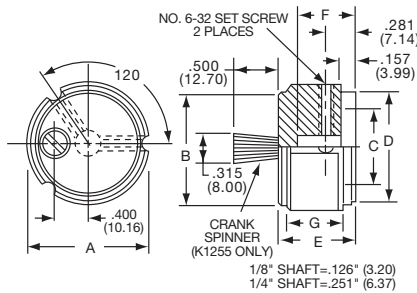

**Knobs, Machined Aluminum**

**K SERIES**

K700B1/4

Tyco 3 Flute Design with and without Indicator Line									
Electronics	Alcoswitch	Color	A	B	C	D	E	F	G
1437621-7	K500A1/8	Natural	.500(12.7)	.430(10.9)	.374(9.50)	.430(10.9)	.625(15.9)	.429(10.9)	.512(13.0)
1437621-6	K500A1/4	Natural	.500(12.7)	.430(10.9)	.374(9.50)	.430(10.9)	.625(15.9)	.429(10.9)	.512(13.0)
1437621-9	K500B1/8	Black	.500(12.7)	.430(10.9)	.374(9.50)	.430(10.9)	.625(15.9)	.429(10.9)	.512(13.0)
1437621-8	K500B1/4	Black	.500(12.7)	.430(10.9)	.374(9.50)	.430(10.9)	.625(15.9)	.429(10.9)	.512(13.0)
1-1437621-0	K700A1/4	Natural	.740(18.8)	.655(16.6)	.591(15.0)	.655(16.6)	.625(15.9)	.429(10.9)	.512(13.0)
1-1437621-1	K700B1/4	Black	.740(18.8)	.655(16.6)	.591(15.0)	.655(16.6)	.625(15.9)	.429(10.9)	.512(13.0)
1-1437621-3	K900A1/4	Natural	.937(23.8)	.817(20.8)	.709(18.0)	.817(20.8)	.625(15.9)	.429(10.9)	.512(13.0)
1-1437621-4	K900B1/4	Black	.937(23.8)	.817(20.8)	.709(18.0)	.8827(20.8)	.625(15.9)	.429(10.9)	.512(13.0)
1437621-2	K1250A1/4	Natural	1.25(31.8)	1.11(28.2)	.984(25.0)	1.11(28.2)	.750(19.1)	.554(14.1)	.630(16.00)
1437621-3	K1250B1/4	Black	1.25(31.8)	1.11(28.2)	.984(25.0)	1.11(28.2)	.750(19.1)	.554(14.1)	.630(16.00)
Less Indicator									
1437621-4	K1251B1/4	Black	1.25(31.8)	1.11(28.2)	.984(25.0)	1.11(28.2)	.750(19.1)	.554(14.1)	.630(16.00)
With Crank Spinner + Less Indicator									
	K1255A1/4	Natural	1.25(21.8)	1.11(28.2)	.984(25.0)	1.11(28.2)	.750(19.1)	.554(14.1)	.630(16.00)
1437621-5	K1255B1/4	Black	1.25(31.8)	1.11(28.2)	.984(25.0)	1.11(28.2)	.750(19.1)	.554(14.1)	.630(16.00)