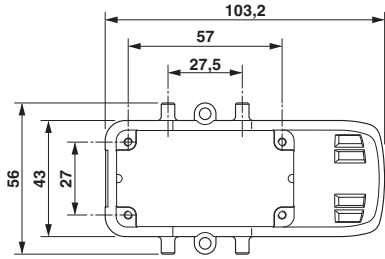

Key commercial data

Packing unit	1 1
Custom tariff number	85389099
Country of origin	Poland

Technical data

Dimensions

Length	103.2 mm
--------	----------

Ambient conditions

Ambient temperature (operation)	-40 °C ... 125 °C
---------------------------------	-------------------

UNSPSC

UNSPSC 6.01	43172601
UNSPSC 7.0901	39121416
UNSPSC 11	43172601
UNSPSC 12.01	39121408
UNSPSC 13.2	39121408

Accessories

Accessories

Device marking

Plastic label - US-EMLP (20X9) SR - 0828884

Plastic label, Card, silver, Unlabeled, Can be labeled with: THERMOMARK CARD PLUS, THERMOMARK CARD,
Mounting type: Adhesive, Lettering field: 20 x 9 mm

Drawings

Connector assembly frame - HC-CIF-B10-HFFD-WH-AL - 1404221

Dimensioned drawing

Dimensional drawing top view

Dimensioned drawing

Dimensional drawing, a = 103.2