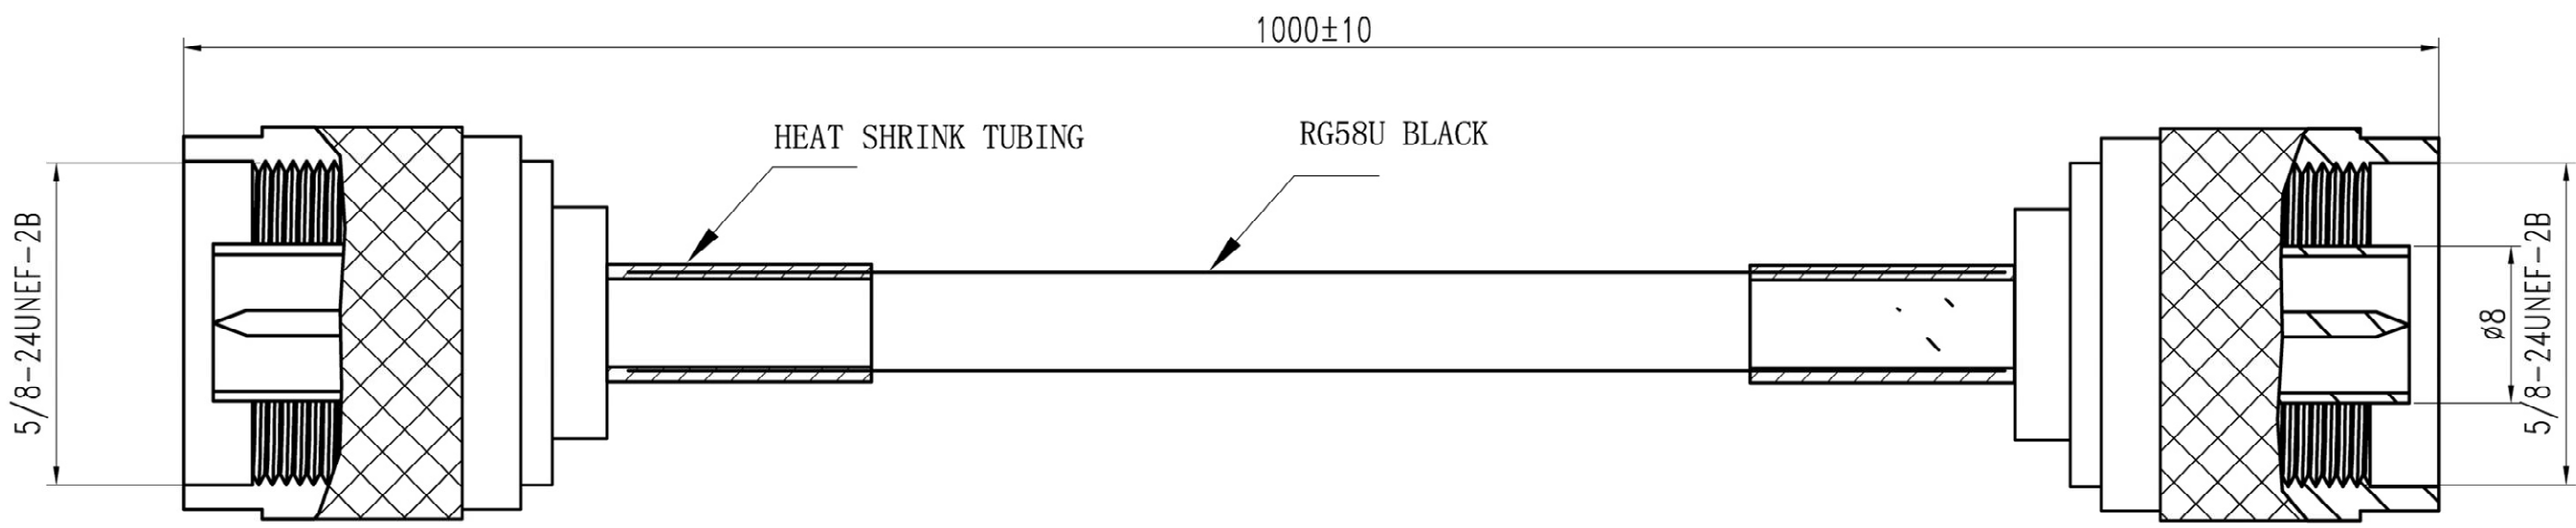

A A

NOT TO SCALE

Notes

- 1. N Type Straight Male
- 2. RG58u Coax Cable
- 3. Impedance 50ohm

All Dimensions in mm

DESCRIPTION				
Cable N Type Male to N Type Male 1M				
FILENAME	DRAWN BY	DATE	REVISED	PAGE
CBA-NM-NM1.VSD	John Fairall		10/03/2016	1 of 1
REVISIONS				
ZONE	REV	DESCRIPTION	DATE	APPROVED
N/A	1	First Issue	1.8.09	
	2			
	3			
	4			
	5			
	6			