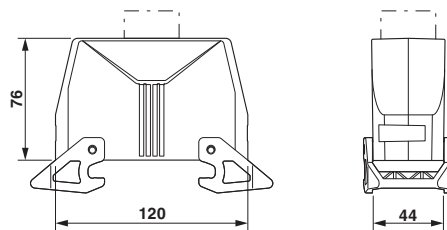

Sleeve housing B24, With double locking latch, Material: Die-cast aluminum, salt water resistant, Cable outlets: 1, straight, Height: 76 mm, Cable gland: none, Gland: no, 1x Pg21, Standard

Why buy this product

- good shielding in the event of electromagnetic interference

Key Commercial Data

Packing unit	1 STK
Custom tariff number	85389099
Country of origin	China

Technical data

Dimensions

Height	76 mm
Width	44 mm
Length	120 mm

Housing - HC-STA-B24-HHWD-1TTP21-EL-AL - 1412771

Technical data

General

Note	for contact inserts HC-B24, BB46, D64, DD108, HV10/16, M
Size	B24
Housing type	Sleeve housing
Locking type	With double locking latch
No. of cable outlets	1
Cable exit	straight
Screw connection	none
Type of the screw connection	1x Pg21
Housing material	Die-cast aluminum, salt water resistant
Housing surface material	Uncoated
Material lock	PA

Drawings

Dimensional drawing

Dimensional drawing

Classifications

eCl@ss

eCl@ss 5.1	27143424
eCl@ss 6.0	27143423
eCl@ss 8.0	27440202
eCl@ss 9.0	27440202

ETIM

ETIM 5.0	EC000437
----------	----------