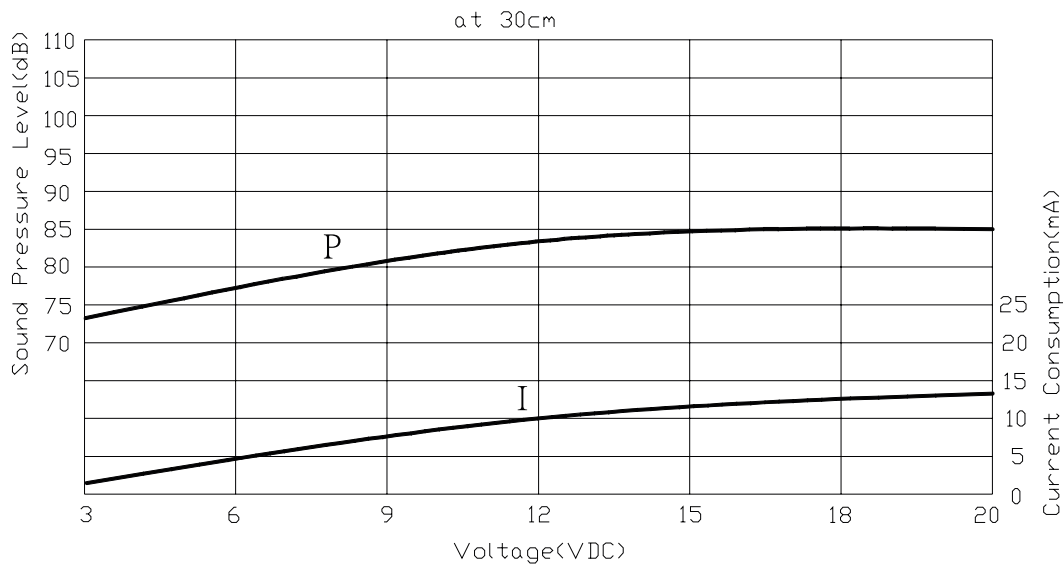

**MODEL:** CPE-220 | **DESCRIPTION:** PIEZO BUZZER INDICATOR

**FEATURES**

- wire leads with panel-mount tabs
- 12 Vdc rating
- 2.7 kHz rated frequency
- low-profile

**SPECIFICATIONS**

parameter	conditions/description	min	typ	max	units
rated voltage			12		Vdc
operating voltage		3		20	Vdc
current consumption	at rated voltage			10	mA
rated frequency		2,200	2,700	3,200	Hz
sound pressure level	at 30 cm, rated voltage	76			dB
dimensions	Ø24.0 x 8.3				mm
weight				5.0	g
material	ABS UL94 1/16" HB High Heat (black)				
terminal	wire leads				
operating temperature		-30		85	°C
storage temperature		-40		95	°C
RoHS	yes				

Notes: 1. All specifications measured at 5-35°C, humidity at 45-85%, under 86-106kPa pressure, unless otherwise noted.

## PERFORMANCE CURVES

P: Voltage vs. Sound Pressure Level  
I: Voltage vs. Current Consumption