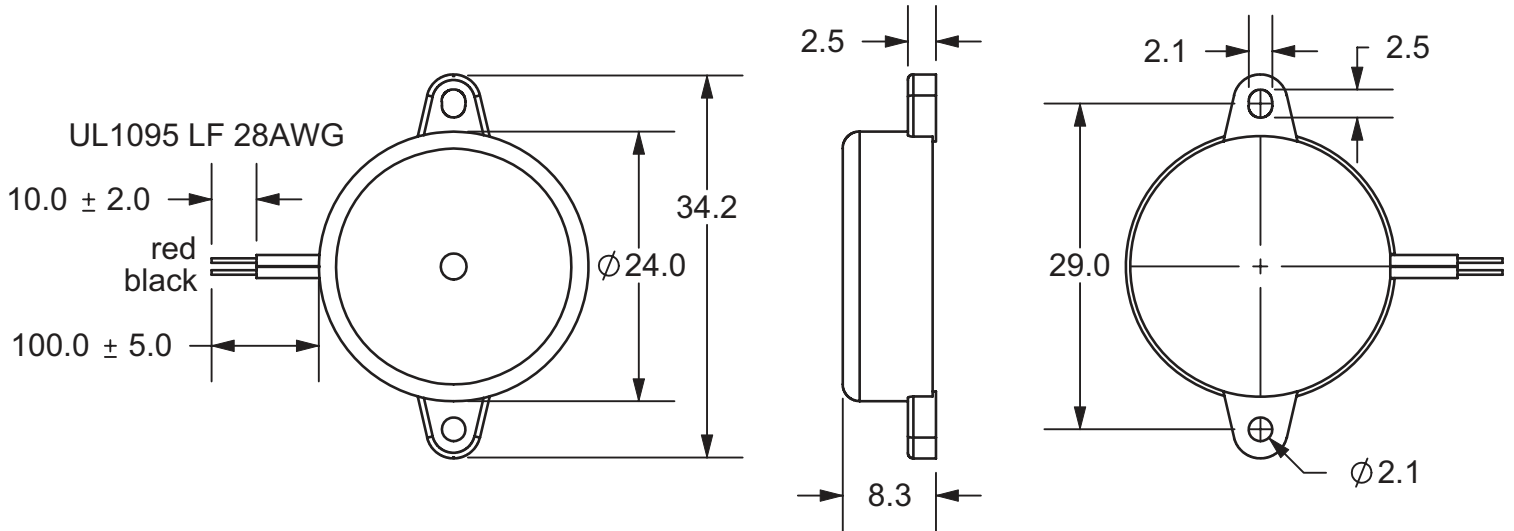

MECHANICAL DRAWING

units: mm
tolerance: ±0.5 mm