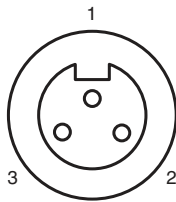

Technical Data

Contacts		Cu alloy gold plated
Body		PVC, yellow
Cable		PVC
Slotted nut		nickel-plated brass
Core insulation		PVC
Cable		fine-strand, flexible
Sheath diameter		Ø 9.9 mm
Bending radius		10 x cable diameter
Color		yellow
Cores		3 x 1.5 mm² (16 AWG)
Length	L	4 m
Note		STOOW UL Standard

Connection

- 1) ..... GN/YE
- 2) ..... BK
- 3) ..... WH

Release date: 2022-03-18 Date of issue: 2022-03-18 Filename: 912581_eng.pdf