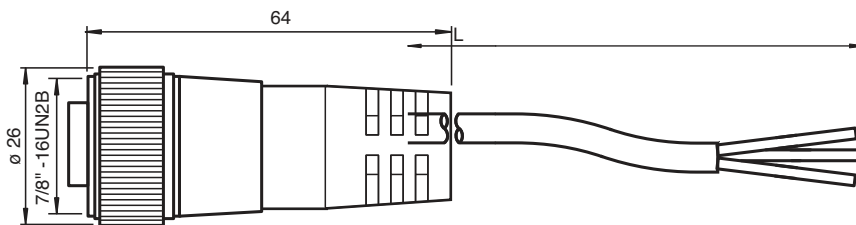

Female cordset V93-G-YE4M-STOOW

- Thread 7/8 inch

Female cordset, 7/8", 3-pin, STOOW cable

Technical Data

General specifications

Number of pins	3
Connection 1	socket
Construction type 1	straight
Threading 1	7/8 inch
Connection 2	cable end

Electrical specifications

Operating voltage	U_B	max. 600 V
Test voltage		1500 V
Operating current	I_B	13 A
Volume resistance		< 5 mΩ

Approvals and certificates

UL approval	cULus Listed, General Purpose
-------------	-------------------------------

Singapore: +65 6779 9091
fa-info@sg.pepperl-fuchs.com

PF PEPPERL+FUCHS

Technical Data

Contacts		Cu alloy gold plated
Body		PVC, yellow
Cable		PVC
Slotted nut		nickel-plated brass
Core insulation		PVC
Cable		fine-strand, flexible
Sheath diameter		Ø 9.9 mm
Bending radius		10 x cable diameter
Color		yellow
Cores		3 x 1.5 mm ² (16 AWG)
Length	L	4 m
Note		STOOW UL Standard