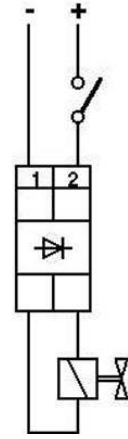

Diagrams/Drawings

Circuit diagram