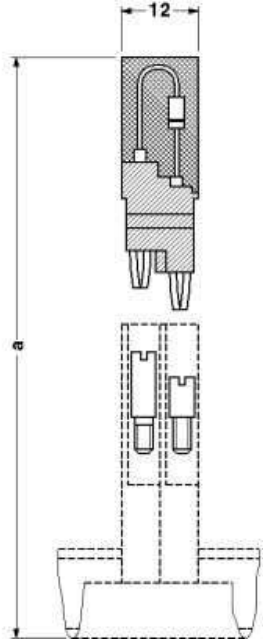

Diagrams/Drawings

Circuit diagram