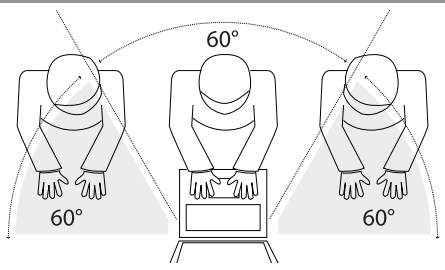

Lightweight 300 Series Privacy Filter

3M™ Black filters give full 60° protection from either side.
Gold filters protect from above, too!