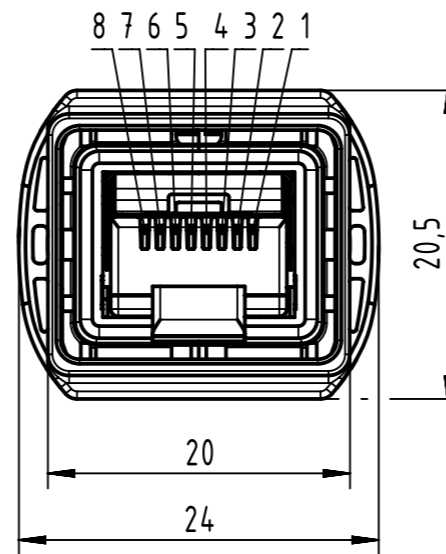

Connector Location A

Connector Location B

X
male

Y
male

Loading Plan
acc. to TIA/EIA 568B

- Protection level: IP65/67
- Temperature range: see next page

	All rights reserved	Created by 405181 Hadar	Inspected by 402676 Gross	Standardisation COSTEA Costea	Date 2021-11-12	State Final Release
	Department HCS - RO	Title HARTING PushPull RJ45 Cable Assembly			Doc-Key / ECM-Nr. 100103494/UGD/022/K 500000205994	
HARTING Customised Solutions D-32339 Espelkamp		Type TB	Number 094574XXXXX		Rev. K	Page 1/2

	1	2	3	4	5	6	7	8			
A											
B	31	09457441537	RJI Ethernet Stranded Cable, 4x2xAWG 26/7, PUR, Cat. 6A, yellow	Ø6.7	- Fixed installation: -40°C ... +80°C - Dynamic installation: -40°C ... +80°C	35					
	30	09457441535				25					
	29	09457441534				20					
	28	09457441533				15					
	27	09457441532				10					
	26	09457441531				9					
	25	09457441530				8					
	24	09457441529				7					
	23	09457441528				6					
C	22	09457441527				5					
	21	09457441526				4					
	20	09457441525				3					
	19	09457441524				2					
	18	09457441523				1.5					
	17	09457441522				1					
	16	09457441521				0.5					
D	15	09457451536				HARTING IE Cat.6A 4x2xAWG 26/7 PVC yellow	Ø6.6	- Fixed installation: -20°C ... +80°C - Dynamic installation: -20°C ... +80°C	50*		
	14	09457451535							35		
	13	09457451534	25								
	12	09457451553	20								
	11	09457451552	15								
	10	09457451551	10								
	9	09457451529	7								
E	8	09457451527	5								
	7	09457451526	4								
	6	09457451525	3								
	5	09457451524	2								
	4	09457451523	1.5								
	3	09457451533	0.7								
	2	09457451521	0.5								
	1	09457451532	0.25								
F	Cont. no.	Part no.	Type of cable	Dim. d [mm]	Temp. range				Dim. a[m]		