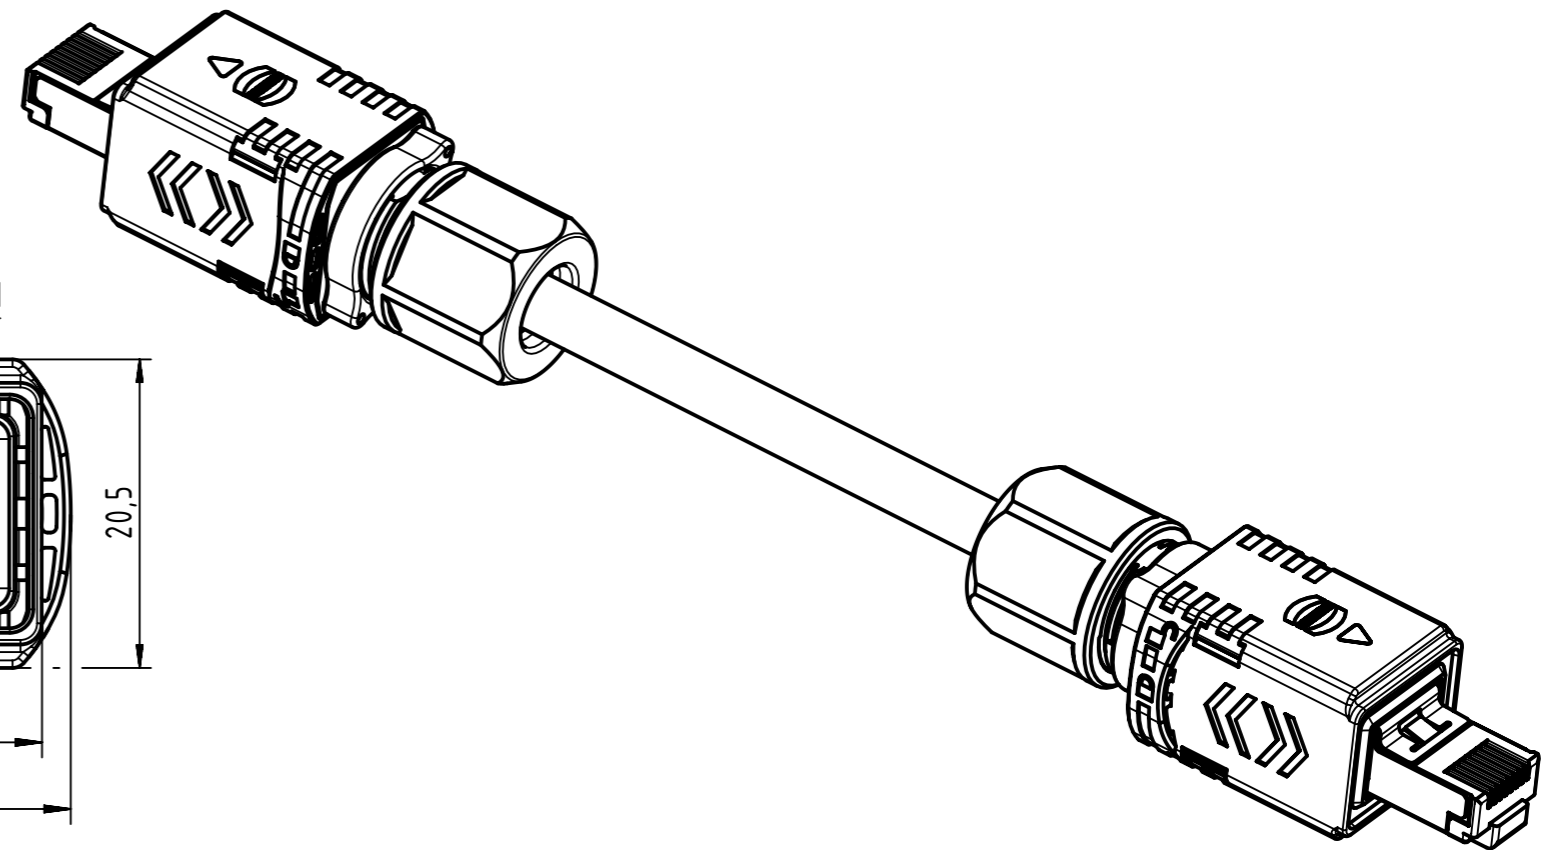

Connector Location A

Connector Location B

X
male

Y
male

Loading Plan
acc. to TIA/EIA 568B

- Protection level: IP65/67
- Temperature range: see next page

	All rights reserved	Created by 405181 Hadar	Inspected by 402676 Gross	Standardisation COSTEA Costea	Date 2021-11-12	State Final Release
	Department HCS - RO	Title HARTING PushPull RJ45 Cable Assembly			Doc-Key / ECM-Nr. 100103494/UGD/022/K 500000205994	
HARTING Customised Solutions D-32339 Espelkamp		Type TB	Number 094574XXXXX		Rev. K	Page 1/2

	1	2	3	4	5	6	7	8			
A											
B	31	09457441537	RJI Ethernet Stranded Cable, 4x2xAWG 26/7, PUR, Cat. 6A, yellow	Ø6.7	- Fixed installation: -40°C ... +80°C - Dynamic installation: -40°C ... +80°C	35					
	30	09457441535				25					
	29	09457441534				20					
	28	09457441533				15					
	27	09457441532				10					
	26	09457441531				9					
	25	09457441530				8					
	24	09457441529				7					
	23	09457441528				6					
C	22	09457441527				5					
	21	09457441526				4					
	20	09457441525				3					
	19	09457441524				2					
	18	09457441523				1.5					
	17	09457441522				1					
	16	09457441521				0.5					
D	15	09457451536				HARTING IE Cat.6A 4x2xAWG 26/7 PVC yellow	Ø6.6	- Fixed installation: -20°C ... +80°C - Dynamic installation: -20°C ... +80°C	50*		
	14	09457451535							35		
	13	09457451534	25								
	12	09457451553	20								
	11	09457451552	15								
	10	09457451551	10								
	9	09457451529	7								
E	8	09457451527	5								
	7	09457451526	4								
	6	09457451525	3								
	5	09457451524	2								
	4	09457451523	1.5								
	3	09457451533	0.7								
	2	09457451521	0.5								
	1	09457451532	0.25								
F	Cont. no.	Part no.	Type of cable	Dim. d [mm]	Temp. range				Dim. a[m]		