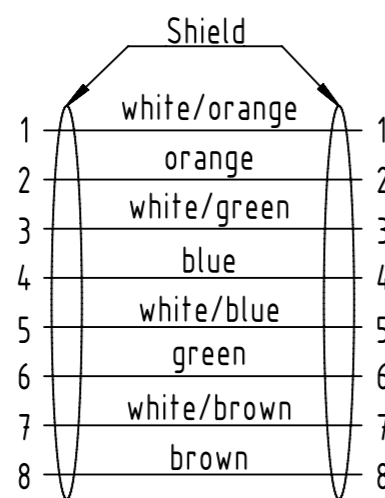

Connector Location A

Connector Location B

X
male

Y
male

Loading Plan
acc. to TIA/EIA 568B

- Protection level: IP65/67
- Temperature range: see next page

	All rights reserved	Created by 405181 Hadar	Inspected by 402676 Gross	Standardisation COSTEA Costea	Date 2021-11-12	State Final Release
	Department HCS - RO	Title HARTING PushPull RJ45 Cable Assembly			Doc-Key / ECM-Nr. 100103494/UGD/022/K 500000205994	
HARTING Customised Solutions D-32339 Espelkamp		Type TB	Number 094574XXXXX		Rev. K	Page 1/2

	1	2	3	4	5	6	7	8			
A											
B	31	09457441537	RJI Ethernet Stranded Cable, 4x2xAWG 26/7, PUR, Cat. 6A, yellow	Ø6.7	- Fixed installation: -40°C ... +80°C - Dynamic installation: -40°C ... +80°C	35					
	30	09457441535				25					
	29	09457441534				20					
	28	09457441533				15					
	27	09457441532				10					
	26	09457441531				9					
	25	09457441530				8					
	24	09457441529				7					
	23	09457441528				6					
C	22	09457441527				5					
	21	09457441526				4					
	20	09457441525				3					
	19	09457441524				2					
	18	09457441523				1.5					
	17	09457441522				1					
	16	09457441521				0.5					
D	15	09457451536				HARTING IE Cat.6A 4x2xAWG 26/7 PVC yellow	Ø6.6	- Fixed installation: -20°C ... +80°C - Dynamic installation: -20°C ... +80°C	50*		
	14	09457451535							35		
	13	09457451534	25								
	12	09457451553	20								
	11	09457451552	15								
	10	09457451551	10								
	9	09457451529	7								
E	8	09457451527	5								
	7	09457451526	4								
	6	09457451525	3								
	5	09457451524	2								
	4	09457451523	1.5								
	3	09457451533	0.7								
	2	09457451521	0.5								
	1	09457451532	0.25								
F	Cont. no.	Part no.	Type of cable	Dim. d [mm]	Temp. range				Dim. a[m]		