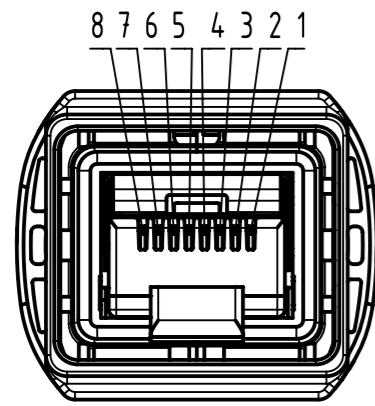

Connector Location A

Connector Location B

X
male

Y
male

Loading Plan
acc. to TIA/EIA 568B

- Protection level: IP65/67
- Temperature range: see next page

	All rights reserved	Created by 405181 Hadar	Inspected by 402676 Gross	Standardisation COSTEA Costea	Date 2021-11-12	State Final Release
	Department HCS - RO	Title HARTING PushPull RJ45 Cable Assembly			Doc-Key / ECM-Nr. 100103494/UGD/022/K 500000205994	
HARTING Customised Solutions D-32339 Espelkamp		Type TB	Number 094574XXXXX		Rev. K	Page 1/2

	1	2	3	4	5	6	7	8			
A											
B	31	09457441537	RJI Ethernet Stranded Cable, 4x2xAWG 26/7, PUR, Cat. 6A, yellow	Ø6.7	- Fixed installation: -40°C ... +80°C - Dynamic installation: -40°C ... +80°C	35					
	30	09457441535				25					
	29	09457441534				20					
	28	09457441533				15					
	27	09457441532				10					
	26	09457441531				9					
	25	09457441530				8					
	24	09457441529				7					
	23	09457441528				6					
C	22	09457441527				5					
	21	09457441526				4					
	20	09457441525				3					
	19	09457441524				2					
	18	09457441523				1.5					
	17	09457441522				1					
	16	09457441521				0.5					
D	15	09457451536				HARTING IE Cat.6A 4x2xAWG 26/7 PVC yellow	Ø6.6	- Fixed installation: -20°C ... +80°C - Dynamic installation: -20°C ... +80°C	50*		
	14	09457451535							35		
	13	09457451534	25								
	12	09457451553	20								
	11	09457451552	15								
	10	09457451551	10								
	9	09457451529	7								
E	8	09457451527	5								
	7	09457451526	4								
	6	09457451525	3								
	5	09457451524	2								
	4	09457451523	1.5								
	3	09457451533	0.7								
	2	09457451521	0.5								
	1	09457451532	0.25								
F	Cont. no.	Part no.	Type of cable	Dim. d [mm]	Temp. range				Dim. a[m]		