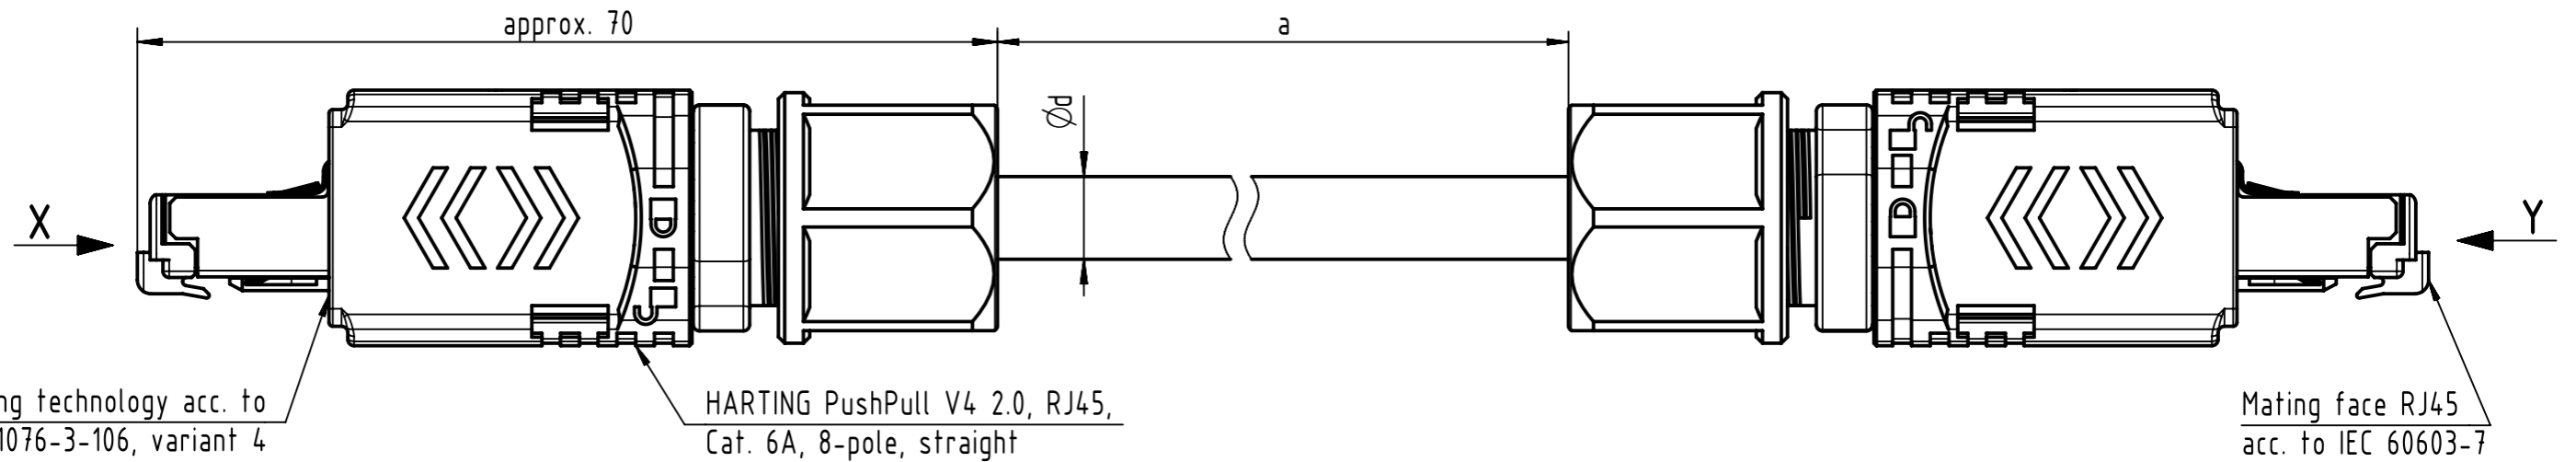

Connector Location A

Connector Location B

X
male

Y
male

Loading Plan
acc. to TIA/EIA 568B

- Protection level: IP65/67
- Temperature range: see next page

	All rights reserved	Created by 405181 Hadar	Inspected by 402676 Gross	Standardisation COSTEA Costea	Date 2021-11-12	State Final Release
	Department HCS - RO	Title HARTING PushPull RJ45 Cable Assembly			Doc-Key / ECM-Nr. 100103494/UGD/022/K 500000205994	
HARTING Customised Solutions D-32339 Espelkamp		Type TB	Number 094574XXXXX		Rev. K	Page 1/2

NOTE:
* Cat.6A 10 Gbit/s Ethernet transmission possible for lengths up to 45m

	All rights reserved		Created by 405181 Hadar		Inspected by 402676 Gross		Standardisation COSTEA Costea		Date 2021-11-12		State Final Release		
	Department HCS - RO		Title HARTING PushPull RJ45 Cable Assembly										
HARTING Customised Solutions D-32339 Espelkamp			Type TB		Number 094574XXXXX					Doc-Key / ECM-Nr. 100103494/UGD/022/K 500000205994		Rev. K	Page 2/2