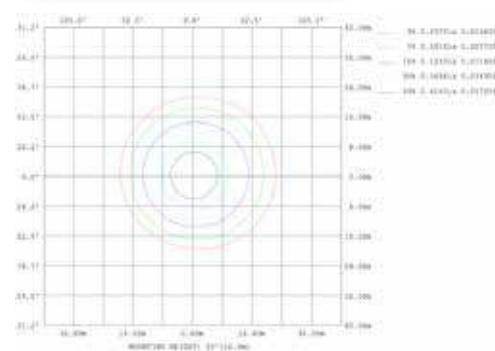

specifications

Consumption	Lumen Output	CRI	Material	Ambient Temp (F)	L70 hours	Beam Angle	Efficacy	THD	Standard Finish	IP Rating	Dimmable
6 W	420	> 80	non-flammable polycarbonate body with internal aluminum heat sink	-4° - 104°	80,000	120°	70 lm /W	< 30%	white magnetic	20 damp location	yes triac

*optional

other specifications

Dimensions	Warranty	Weight	Case QTY
5" (D) x 1/2" (H)	6 years	0.44 lbs	60 pcs

Features

- ▶ Can be surface mount with bracket or installed in a 4" can using tension clips
- ▶ Selectable (dip switch) color temperature allows you to choose having 3000K, 4000K or 5000K
- ▶ Magnetic optional trims in chrome, matte black or satin nickel finish

Isolux Diagram

Distance vs Illumination