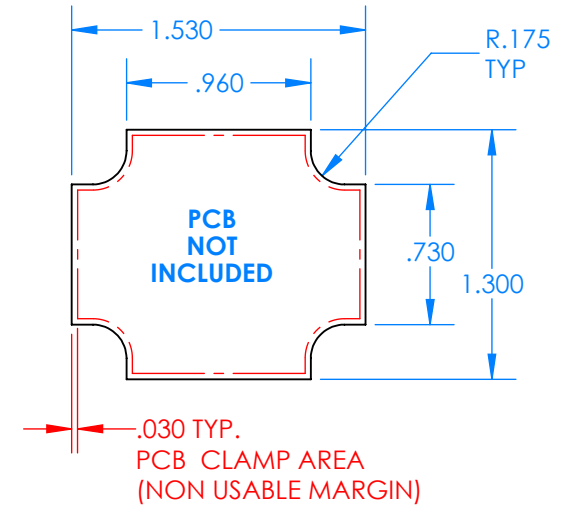

SERPAC BW26A-YY-AS-ZZ

Electronic Enclosures

Enclosure color (YY)

Top-Bottom combinations available

BK=black
 CL=clear
 TRGY=translucent gray
 TRRD=translucent red

Strap color (ZZ)

BK=black
 BL=blue
 GM=gunmetal
 NG=neon green
 NO=neon orange
 OR=orange
 YL=yellow
 WH=white

PN	Description
5510A	(1) BW2A Top style A
5515A	(1) BW2C Bottom style A
5517A	(1) BW2AS Small Strap style A
6002	(4) #2 X 3/8" PH HD screw. TORQUE 35-60 in-oz

Watertight enclosure meets or exceeds:
IP67
NEMA 4X, 12, 13