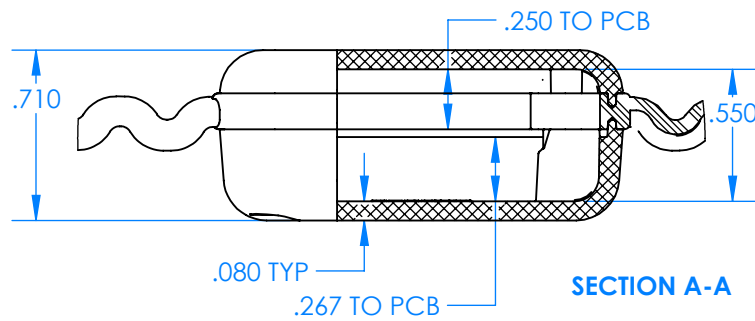

SERPAC BW26A-YY-AS-ZZ

Electronic Enclosures

Enclosure color (YY)

Top-Bottom combinations available

BK=black
 CL=clear
 TRGY=translucent gray
 TRRD=translucent red

Strap color (ZZ)

BK=black
 BL=blue
 GM=gunmetal
 NG=neon green
 NO=neon orange
 OR=orange
 YL=yellow
 WH=white

PN	Description
5510A	(1) BW2A Top style A
5515A	(1) BW2C Bottom style A
5517A	(1) BW2AS Small Strap style A
6002	(4) #2 X 3/8" PH HD screw. TORQUE 35-60 in-oz

Watertight enclosure meets or exceeds:
IP67
NEMA 4X, 12, 13