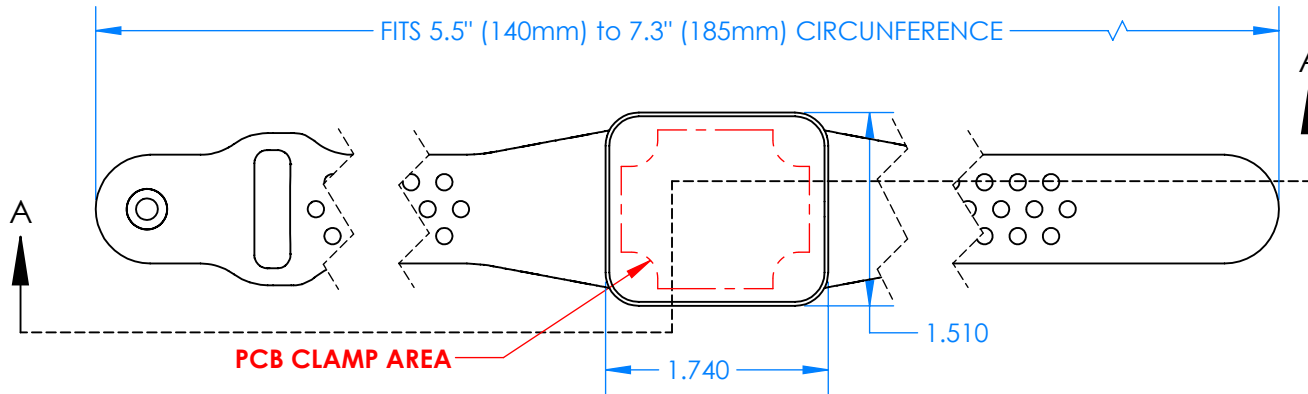

SERPAC BW26A-YY-AS-ZZ

Electronic Enclosures

Enclosure color (YY)

Top-Bottom combinations available

BK=black
 CL=clear
 TRGY=translucent gray
 TRRD=translucent red

Strap color (ZZ)

BK=black
 BL=blue
 GM=gunmetal
 NG=neon green
 NO=neon orange
 OR=orange
 YL=yellow
 WH=white

PN	Description
5510A	(1) BW2A Top style A
5515A	(1) BW2C Bottom style A
5517A	(1) BW2AS Small Strap style A
6002	(4) #2 X 3/8" PH HD screw. TORQUE 35-60 in-oz

Watertight enclosure meets or exceeds:
IP67
NEMA 4X, 12, 13