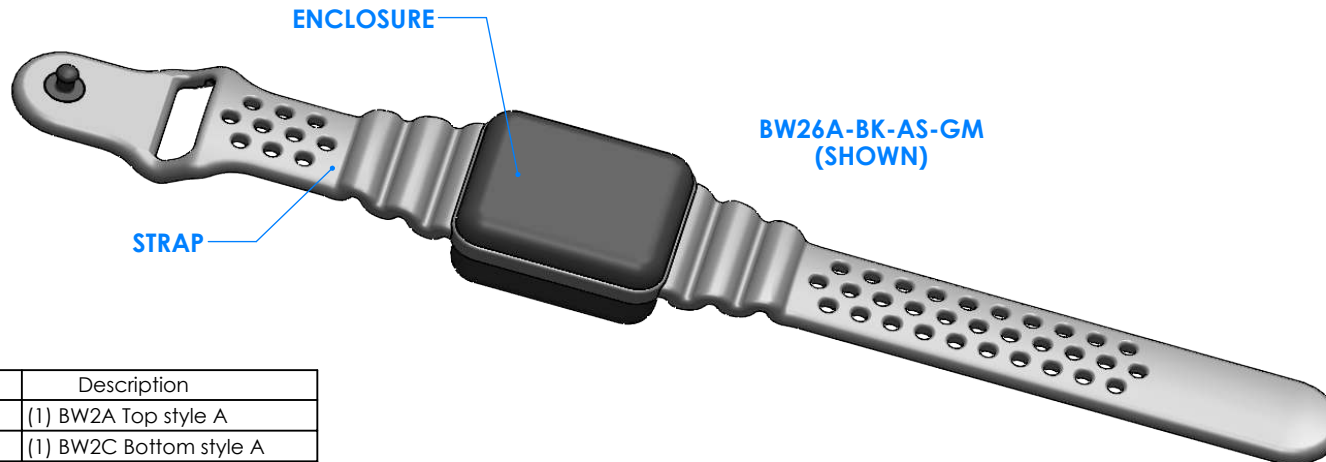

SERPAC BW26A-YY-AS-ZZ

Electronic Enclosures

Enclosure color (YY)

Top-Bottom combinations available

BK=black
 CL=clear
 TRGY=translucent gray
 TRRD=translucent red

Strap color (ZZ)

BK=black
 BL=blue
 GM=gunmetal
 NG=neon green
 NO=neon orange
 OR=orange
 YL=yellow
 WH=white

PN	Description
5510A	(1) BW2A Top style A
5515A	(1) BW2C Bottom style A
5517A	(1) BW2AS Small Strap style A
6002	(4) #2 X 3/8" PH HD screw. TORQUE 35-60 in-oz

Watertight enclosure meets or exceeds:
IP67
NEMA 4X, 12, 13