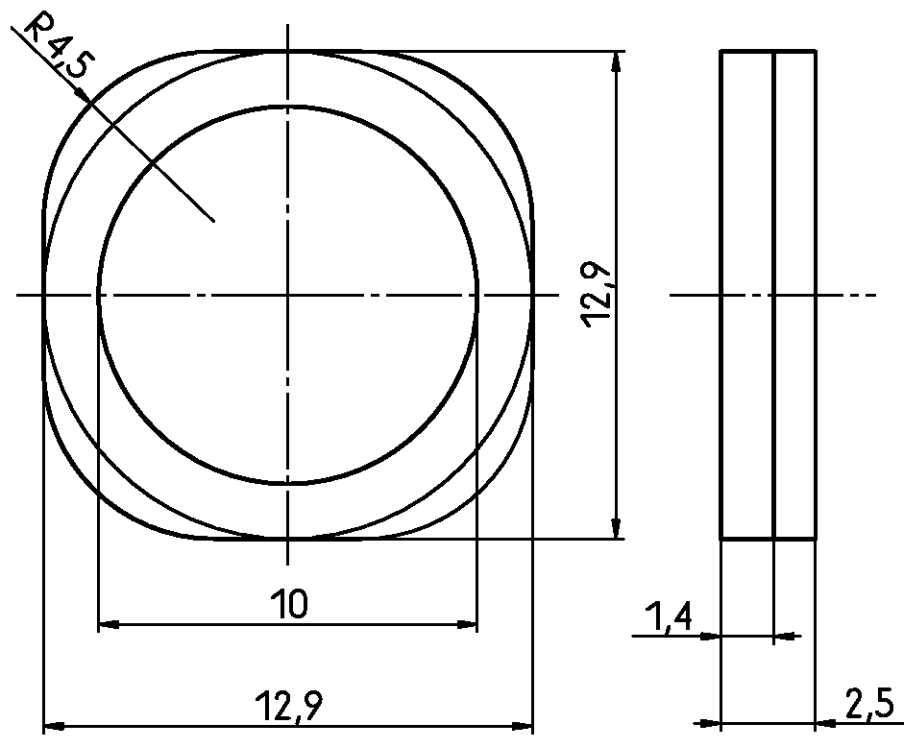

1 2 3 4

1 OBSOLETE PARTS: OBSOLETE CIS STREAMLINING PER D.RENAUD/D.SINISI

	Old Part Number	Tyco Part Number	colour
	V42254-A6210-L1	5-1393561-9	grey
1 OBSOLETE	V42254-A6210-L100	6-1393561-1	black

Tyco Electronics Corporation
Oostkamp - Belgium

LOC DIMENSIONS
GW IN MM

SCALE 5:1

WEIGHT

MATERIAL

PART NAME

bushing
D-Sub housing

PART NO.

V42254-A6210-L1-* -27