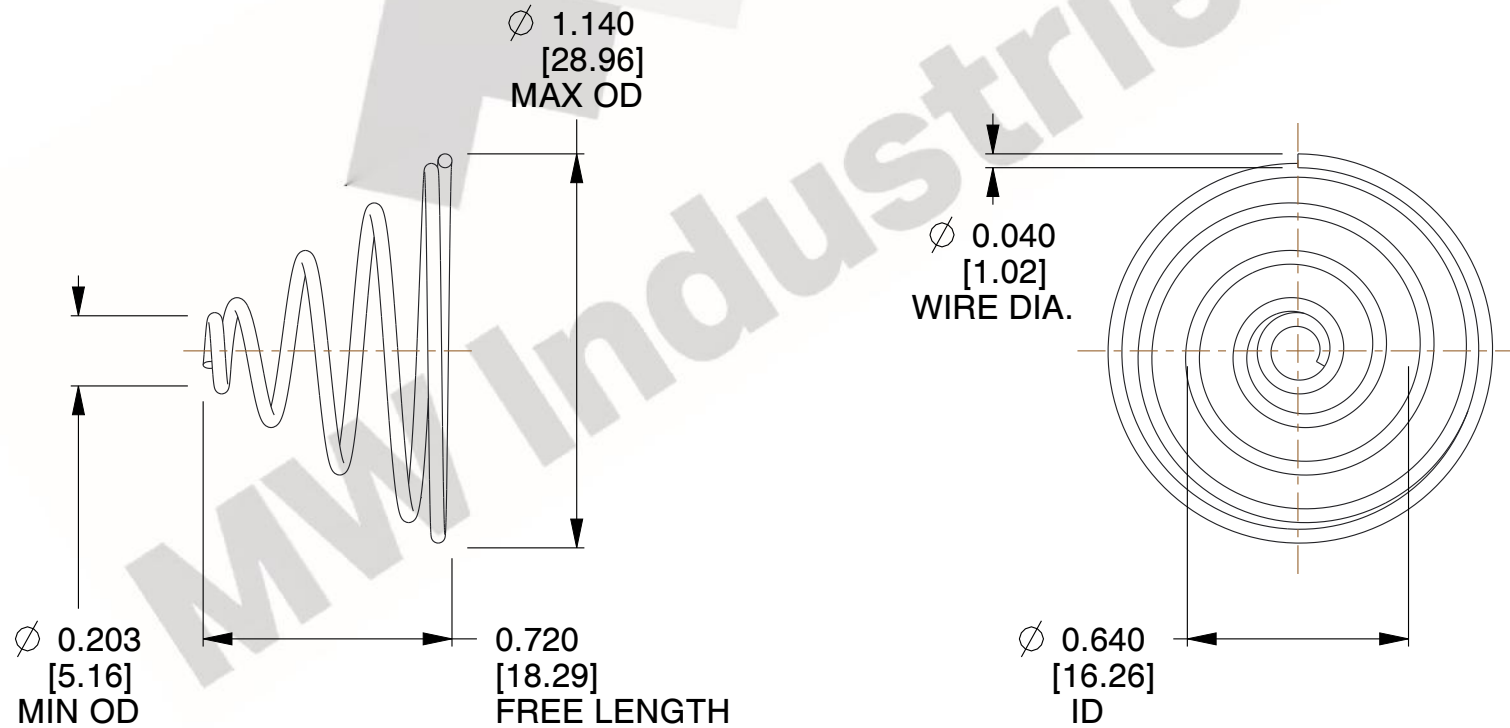

**NOTES:**

1. Material : Stainless Steel
2. Total Coils : 5.000
3. Solid Height : 0.450 (in)
4. Finish : ZINC
5. Ends : Closed
6. All Drawing Dimensions are in Inches [mm]

COMPONENT

TAPERED SPRINGS

**TA-2204CS**

TAPERED SPRINGS