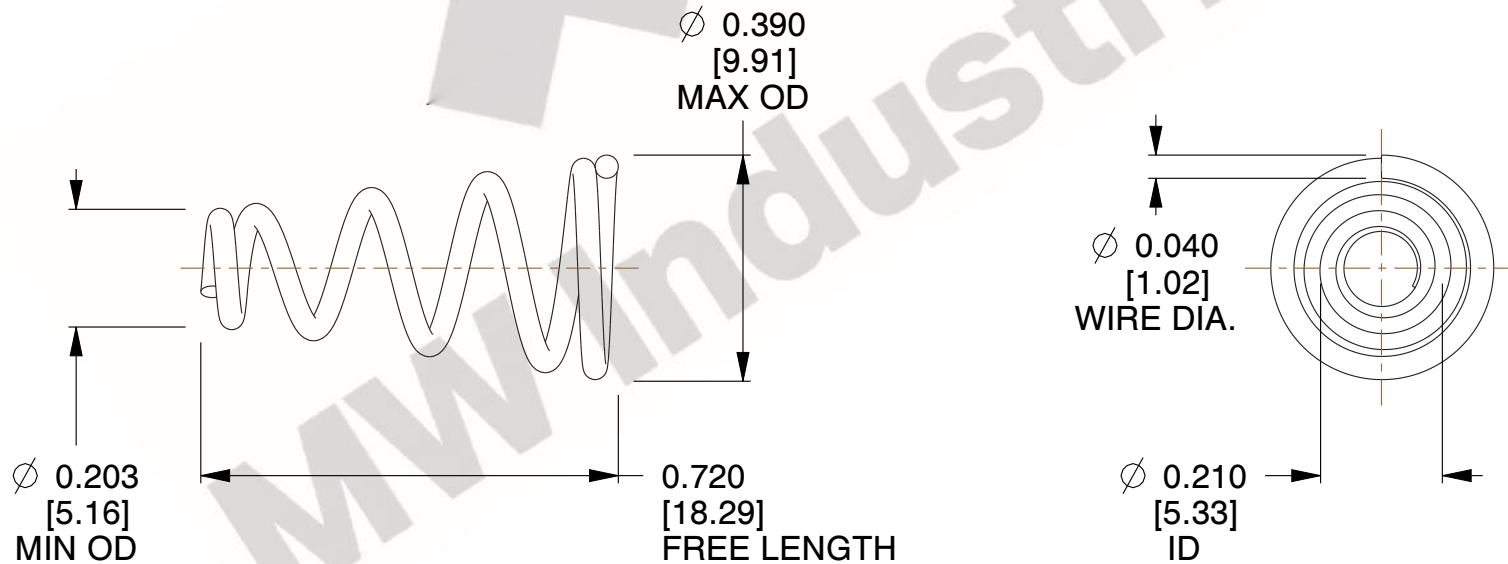

NOTES:

1. Material : Music Wire
2. Total Coils : 5.000
3. Solid Height : 0.450 (in)
4. Finish : ZINC
5. Ends : Closed
6. All Drawing Dimensions are in Inches [mm]

| COMPONENT | | TAPERED SPRINGS | |
|------------------|--|-----------------|--|
| TA-2204CS | | UNIT | |
| | | INCH [mm] | |
| TAPERED SPRINGS | | SHEET | |
| | | 1 of 1 | |

SCALE 3.020