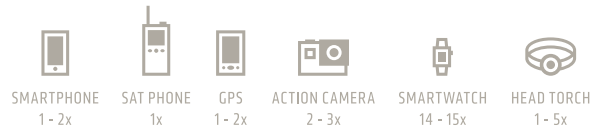

MERLIN 15

POWER PACK

CHARGEUR | CARGADOR | CARICABATTERIE | LADEGERÄT | LADER

Ultra-lightweight, rugged power pack for charging smartphones, action cameras, SAT phones, and other 5V devices. Smart charging technology detects when devices are connected, disconnected, or fully charged. Integrated 100 Lumens torch with SOS settings. Waterproof & Dustproof to IP65 Rating.

RECHARGES:

RECHARGE | RECARGA | RICARICA | LÄDT AUF | HERLADEN

SPECIFICATIONS:

SPÉCIFICATIONS | ESPECIFICACIONES
SPECIFICAS | SPEZIFIKATIONEN | GEGEVENS

- Power pack with 3350Mah/12.06Wh
- Rugged design
- Waterproof & Dustproof to IP65 Rating
- Integrated 100 Lumens torch with SOS settings
- 1x USB-C input/output: 5V/1.5A
- 1x USB output: 5V/1.5A
- 4 LED battery charge indicator
- Weight: 100g
- Size: 107mm x 28mm x 38mm