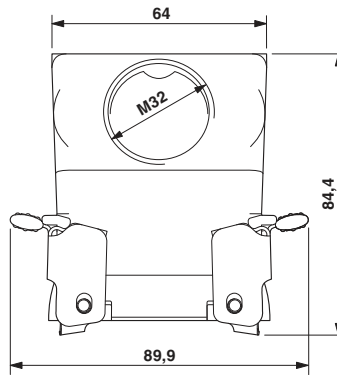

Key commercial data

Packing unit	1 1
Weight per Piece (excluding packing)	288.5 GRM
Custom tariff number	85389099
Country of origin	Slovenia

Technical data

Dimensions

Height	37 mm
--------	-------

Ambient conditions

Housing - DC-B 6-H-80/O1STM32S-M - 1581159

Accessories

Full screw connection

Cable gland - HC-K-KV-M25(11-17) - 1690639

Plastic screw connection up to 5 bar, thread length: 8 mm, cable diameter: 11 - 17 mm, WAF 29, screw connection: M25

Cable gland - HC-K-KV-M20(8-13) - 1690626

Plastic screw connection up to 5 bar, thread length: 8 mm, cable diameter: 8 - 13 mm, WAF 24, screw connection: M20

Seal

Grommet - DC-B 6-A-HD-G - 1602326

DUPLICON, profile gasket for stackable housing, made of conductive EPDM

Drawings

Housing - DC-B 6-H-80/O1STM32S-M - 1581159

Dimensioned drawing

Dimensional drawing