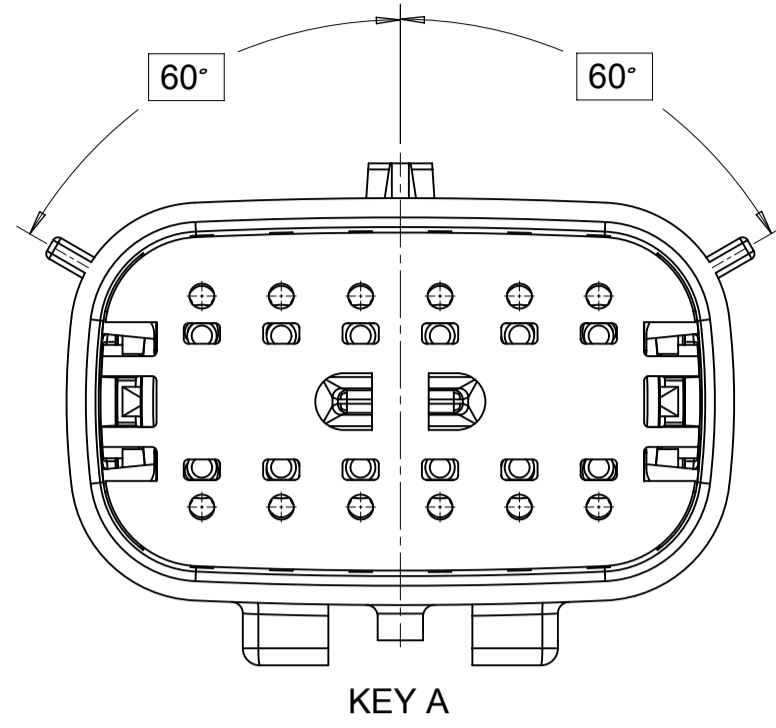

SHEET DESCRIPTION
CONFIGURATIONS

2X2 - STANDARD (STD)

2X2 - UL V0*

2X3 - STANDARD (STD)

2X3 - LENGTHENED

2X4 - STANDARD (STD)

2X6 - STANDARD (STD)

2X8 - STANDARD (STD)

2X10 - STANDARD (STD)

2X10 - UL V0*

UL V0 UNIQUE FEATURE
Partial1
SCALE 10:1

* MINOR GEOMETRY CHANGE THAN STANDARD CONFIGURATION.
SEE NOTE 2a FOR MORE INFORMATION

SYMBOLS	THIS DRAWING CONTAINS INFORMATION THAT IS PROPRIETARY TO MOLEX ELECTRONIC TECHNOLOGIES, LLC AND SHOULD NOT BE USED WITHOUT WRITTEN PERMISSION		CURRENT REV DESC:		molex
	DIMENSION UNITS	SCALE			
▽ = 0	mm	1.5:1	EC NO: 171650		MX150 BLADE DUAL ROW SEALED ASSEMBLY MAT SEAL
▽ = 0	GENERAL TOLERANCES (UNLESS SPECIFIED)		DRWN: PMANJUNATHAC 2018/01/03		
▽ = 0	ANGULAR TOL ± 1.0°		CHK'D: MVANSLAMBROU 2018/02/16		
▽ = 0	4 PLACES ±		APPR: MVANSLAMBROU 2018/02/16		
▽ = 0	3 PLACES ±		INITIAL REVISION:		
▽ = 0	2 PLACES ± 0.1		DRWN: APROFFITT 2014/04/28		
▽ = 0	1 PLACE ± 0.2		APPR: VKOSHY 2014/05/14		
▽ = 0	0 PLACES ±		THIRD ANGLE PROJECTION		
▽ = 0	DRAFT WHERE APPLICABLE MUST REMAIN WITHIN DIMENSIONS		DRAWING	SERIES	DOCUMENT NUMBER
▽ = 0			A1-SIZE	33482	SD-33482-0001
					DOC TYPE DOC PART REVISION
					PSD 001 E2
					PRODUCT CUSTOMER DRAWING
					CUSTOMER
					GENERAL MARKET
					SHEET NUMBER
					2 OF 11

SHEET DESCRIPTION
KEY CONFIGURATIONS CONT.

2X6

KEY A

KEY B

KEY C

KEY D

2X8

KEY A