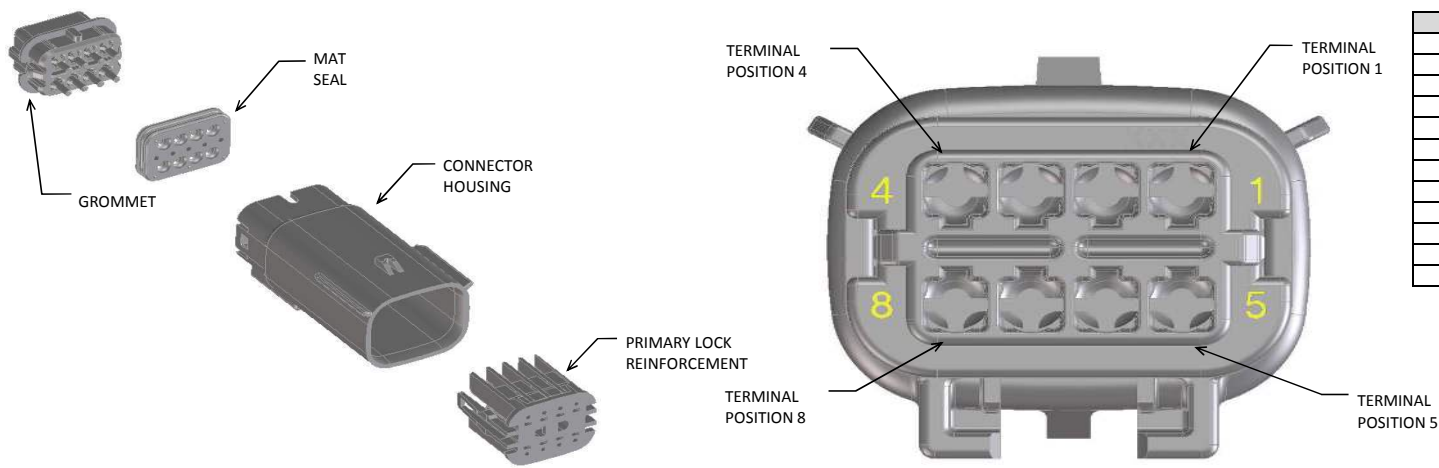

MX150 2X4 BLADE SEALED ASSEMBLY MAT SEAL
BOM AND PIN OUT SHEET

ABBREVIATION	DESCRIPTION	COLOR	MATERIAL
A-BLK	HOUSING, KEYING OPTION A	BLACK	SPS/NYLON GF20
B-LG	HOUSING, KEYING OPTION B	LIGHT GRAY	SPS/NYLON GF20
C-BR	HOUSING, KEYING OPTION C	BROWN	SPS/NYLON GF20
D-GR	HOUSING, KEYING OPTION D	GREEN	SPS/NYLON GF20
C-DG	HOUSING, KEYING OPTION C	DARK GRAY	SPS/NYLON GF20
D-SG	HOUSING, KEYING OPTION D	STONE GRAY	SPS/NYLON GF20
A-YW	HOUSING, KEYING OPTION A	YELLOW	SPS/NYLON GF20
GCP	GROMMET CAP (PLUGGED)	BLACK	SPS/NYLON GF20
GCO	GROMMET CAP (OPEN)	BLACK	SPS/NYLON GF20
PLR	PLR	NATURAL	SPS/NYLON GF20
M-R	MAT SEAL	RUST RED	INHERENTLY LUBRICATED SILICONE
M-B	MAT SEAL	ROYAL BLUE	INHERENTLY LUBRICATED SILICONE

FOR ADDITIONAL INFORMATION SEE SD-33482-0001