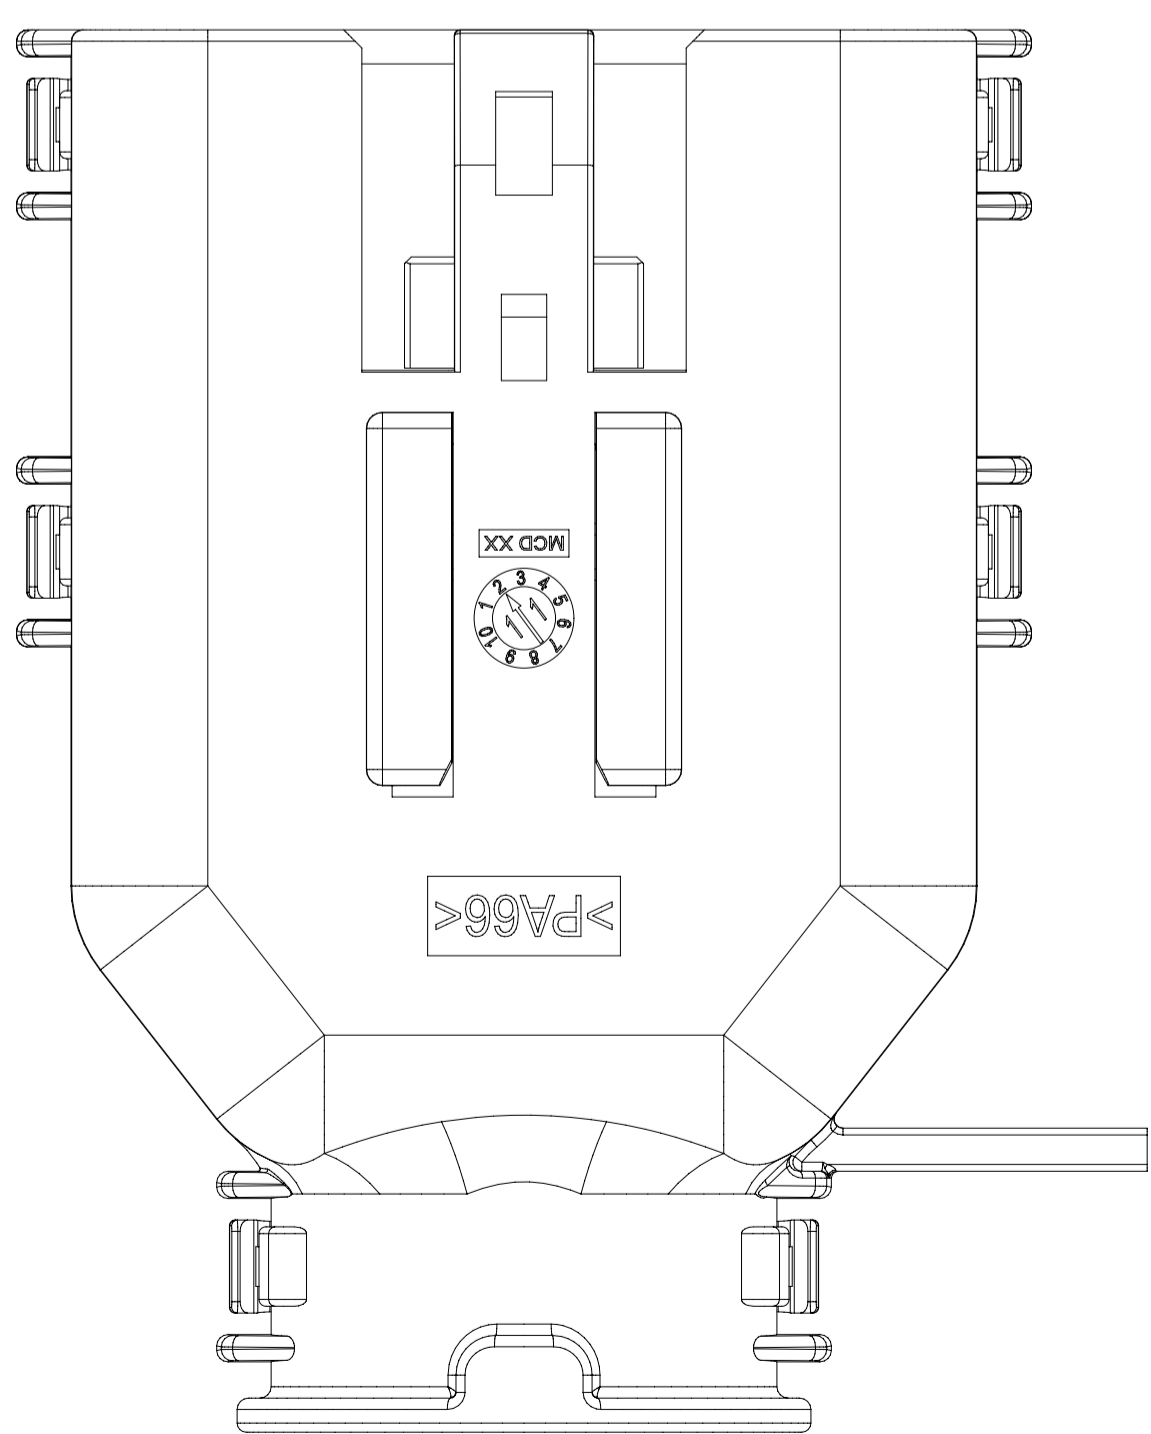

SHEET DESCRIPTION
MOLEX BACKSHELL

SECTION B-B

SYMBOLS = 0 = 0 = 0 = 0 = 0 = 0 = 0 = 0 = 0 = 0 = 0 = 0	THIS DRAWING CONTAINS INFORMATION THAT IS PROPRIETARY TO MOLEX ELECTRONIC TECHNOLOGIES, LLC AND SHOULD NOT BE USED WITHOUT WRITTEN PERMISSION		DIMENSION UNITS mm		SCALE 3:1		CURRENT REV DESC: EC NO: 171650 DRWN: PMANJUNATHAC 2018/01/03 CHK'D: MVANSLAMBROU 2018/02/16 APPR: MVANSLAMBROU 2018/02/16			 MX150 BLADE DUAL ROW SEALED ASSEMBLY MAT SEAL			
	GENERAL TOLERANCES (UNLESS SPECIFIED)		ANGULAR TOL ± 1.0°		4 PLACES ± 3 PLACES ± 2 PLACES ± 0.1 1 PLACE ± 0.2 0 PLACES ±			INITIAL REVISION: DRWN: APROFFITT 2014/04/28 APPR: VKOSHY 2014/05/14					
DRAFT WHERE APPLICABLE MUST REMAIN WITHIN DIMENSIONS		THIRD ANGLE PROJECTION		DRAWING A1-SIZE		SERIES 33482		MATERIAL NUMBER SD-33482-0001		CUSTOMER GENERAL MARKET		SHEET NUMBER 9 OF 11