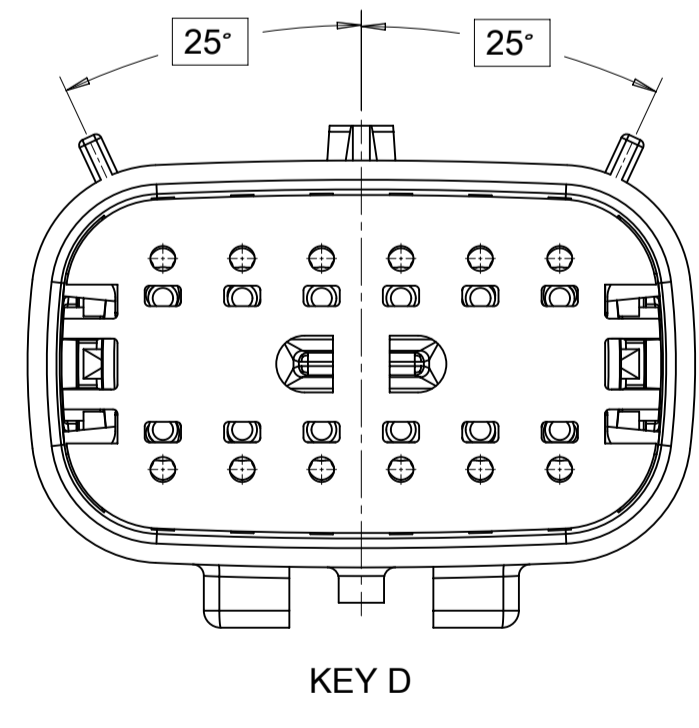

SHEET DESCRIPTION
CONFIGURATIONS

2X2 - STANDARD (STD)

2X2 - UL V0*

2X3 - STANDARD (STD)

2X3 - LENGTHENED

2X4 - STANDARD (STD)

2X6 - STANDARD (STD)

2X8 - STANDARD (STD)

2X10 - STANDARD (STD)

2X10 - UL V0*

UL V0 UNIQUE FEATURE
Partial1
SCALE 10:1

* MINOR GEOMETRY CHANGE THAN STANDARD CONFIGURATION.
SEE NOTE 2a FOR MORE INFORMATION

SYMBOLS	THIS DRAWING CONTAINS INFORMATION THAT IS PROPRIETARY TO MOLEX ELECTRONIC TECHNOLOGIES, LLC AND SHOULD NOT BE USED WITHOUT WRITTEN PERMISSION		CURRENT REV DESC:		molex
	DIMENSION UNITS	SCALE			
▽ = 0	mm	1.5:1	EC NO: 171650		MX150 BLADE DUAL ROW SEALED ASSEMBLY MAT SEAL
▽ = 0	GENERAL TOLERANCES (UNLESS SPECIFIED)		DRWN: PMANJUNATHAC 2018/01/03		
▽ = 0	ANGULAR TOL ± 1.0°		CHK'D: MVANSLAMBROU 2018/02/16		
▽ = 0	4 PLACES ±		APPR: MVANSLAMBROU 2018/02/16		
▽ = 0	3 PLACES ±		INITIAL REVISION:		
▽ = 0	2 PLACES ± 0.1		DRWN: APROFFITT 2014/04/28		
▽ = 0	1 PLACE ± 0.2		APPR: VKOSHY 2014/05/14		
▽ = 0	0 PLACES ±		THIRD ANGLE PROJECTION		
▽ = 0	DRAFT WHERE APPLICABLE MUST REMAIN WITHIN DIMENSIONS		DRAWING	SERIES	DOCUMENT NUMBER
▽ = 0			A1-SIZE	33482	SD-33482-0001
					DOC TYPE DOC PART REVISION
					PSD 001 E2
					PRODUCT CUSTOMER DRAWING
					CUSTOMER
					GENERAL MARKET
					SHEET NUMBER
					2 OF 11

SHEET DESCRIPTION
KEY CONFIGURATIONS CONT.

2X6

KEY A

KEY B

KEY C

KEY D

2X8

KEY A

KEY B

KEY C

KEY D

2X10

KEY A

KEY B

KEY C

KEY D