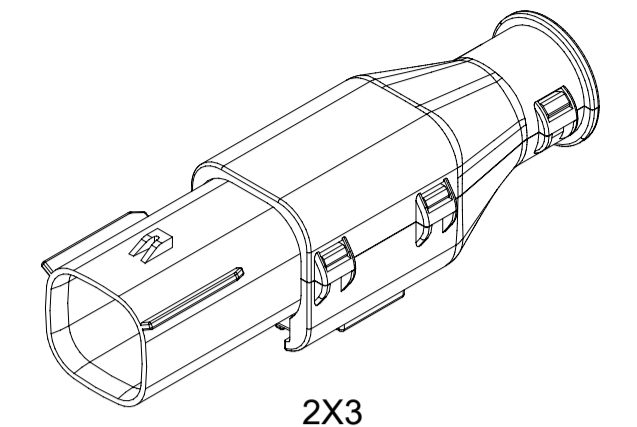

SHEET DESCRIPTION
BACKSHELL NOTES

BACKSHELL NOTES: VALID UNLESS OTHERWISE SPECIFIED

1. GENERAL:

- a. APPLICATION SPECIFICATION SEE: AS-34951-001
- -DESIGNED TO MATE WITH BLADE SEALED ASSEMBLY SPECIFIED IN MOLEX DRAWING SD-33482-0001.
- -SYSTEM TO BE USED WITH WIRE WITHIN DIAMETER RANGE OF 1.2mm TO 2.69mm.
- -COMPONENTS ARE OPTIONAL AND MUST BE PURCHASED SEPERATELY.
- -DESIGN IS OWNED BY SCHLEMMER FOR SCHLEMMER BACKSHELL.
- -DESIGN IS OWNED BY MOLEX FOR MOLEX BACKSHELL.
- -90° ADAPTOR DESIGN IS OWNED BY MOLEX.
- -FOR ADDITIONAL INFORMATION SEE THE BACKSHELL COMPONENT DRAWING SD-34950-0001.