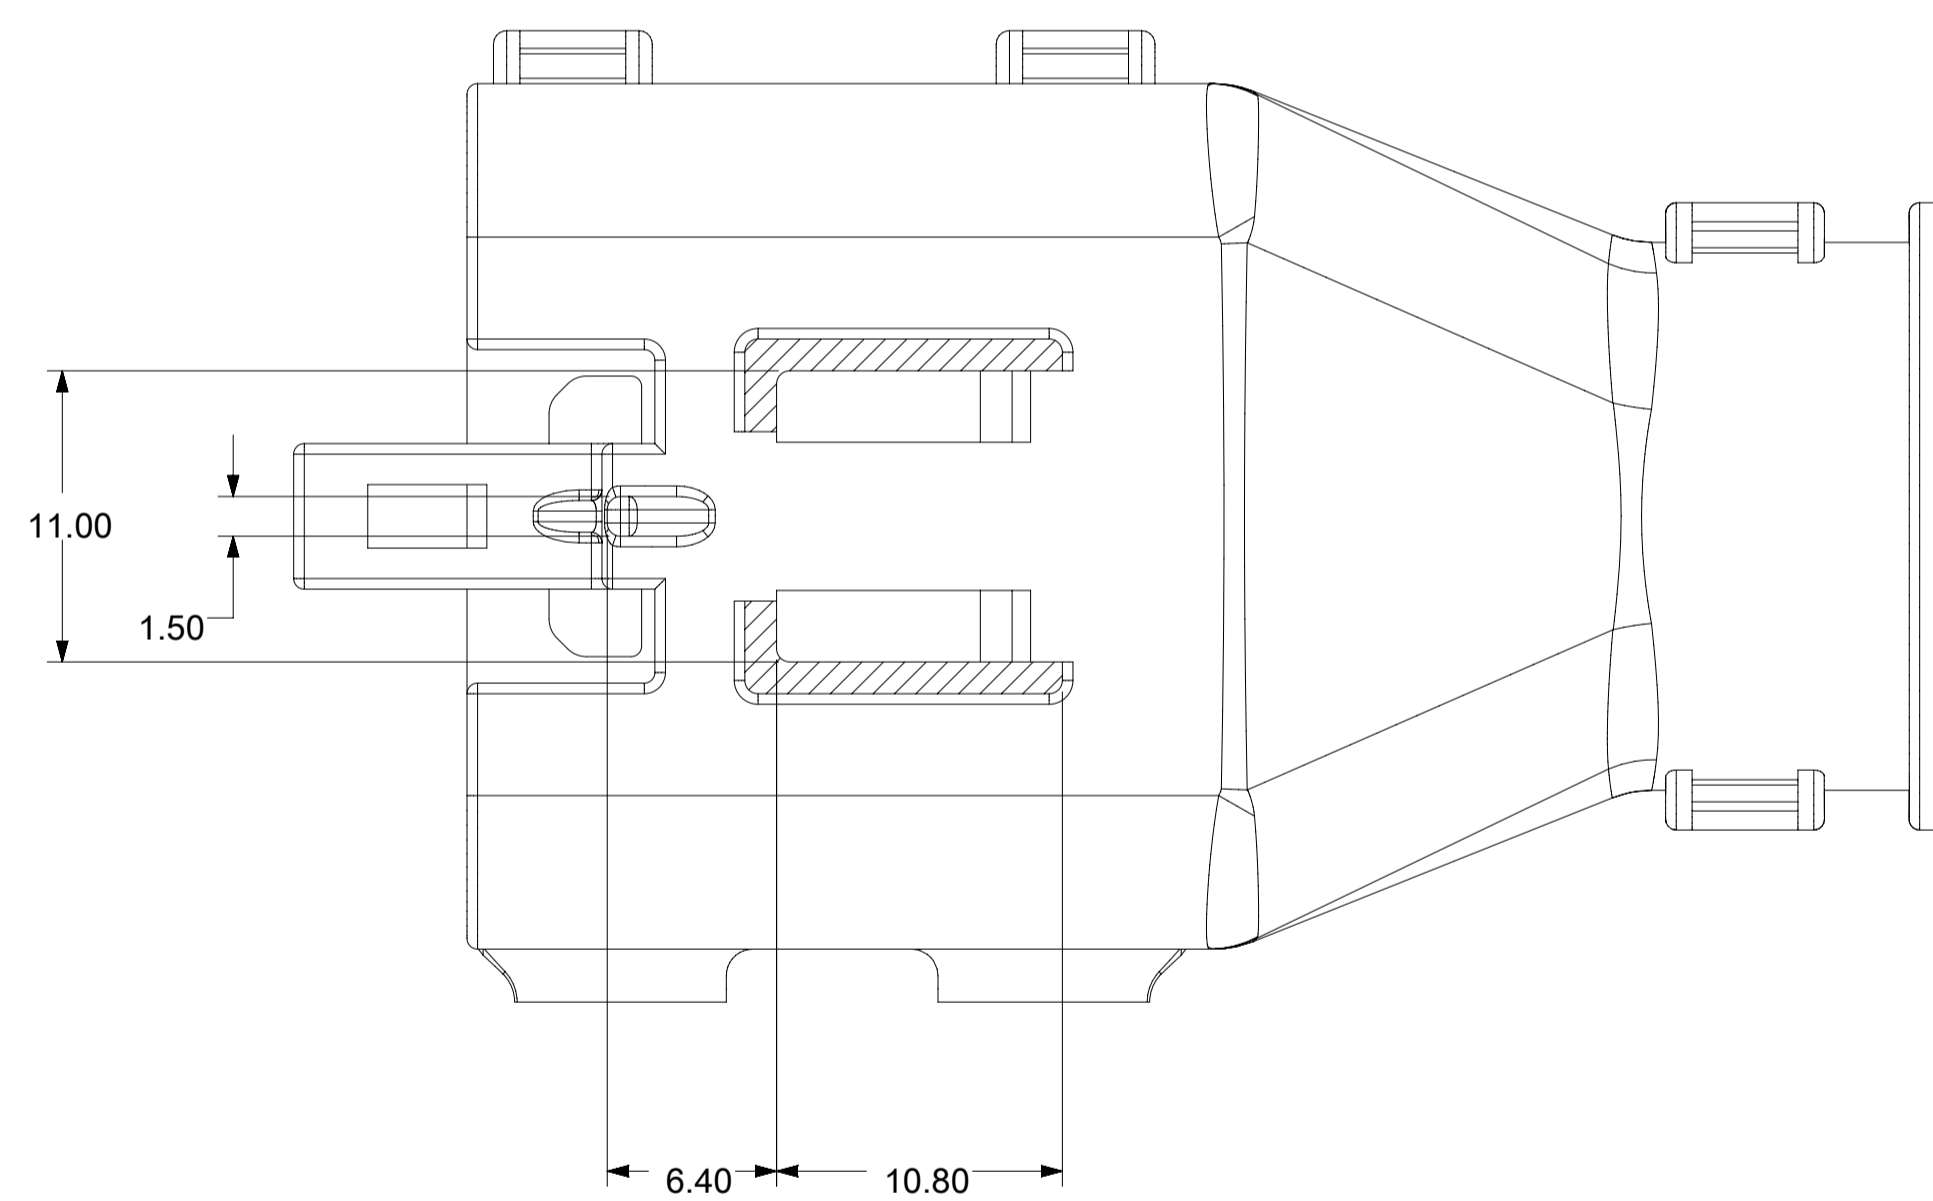

SECTION A-A