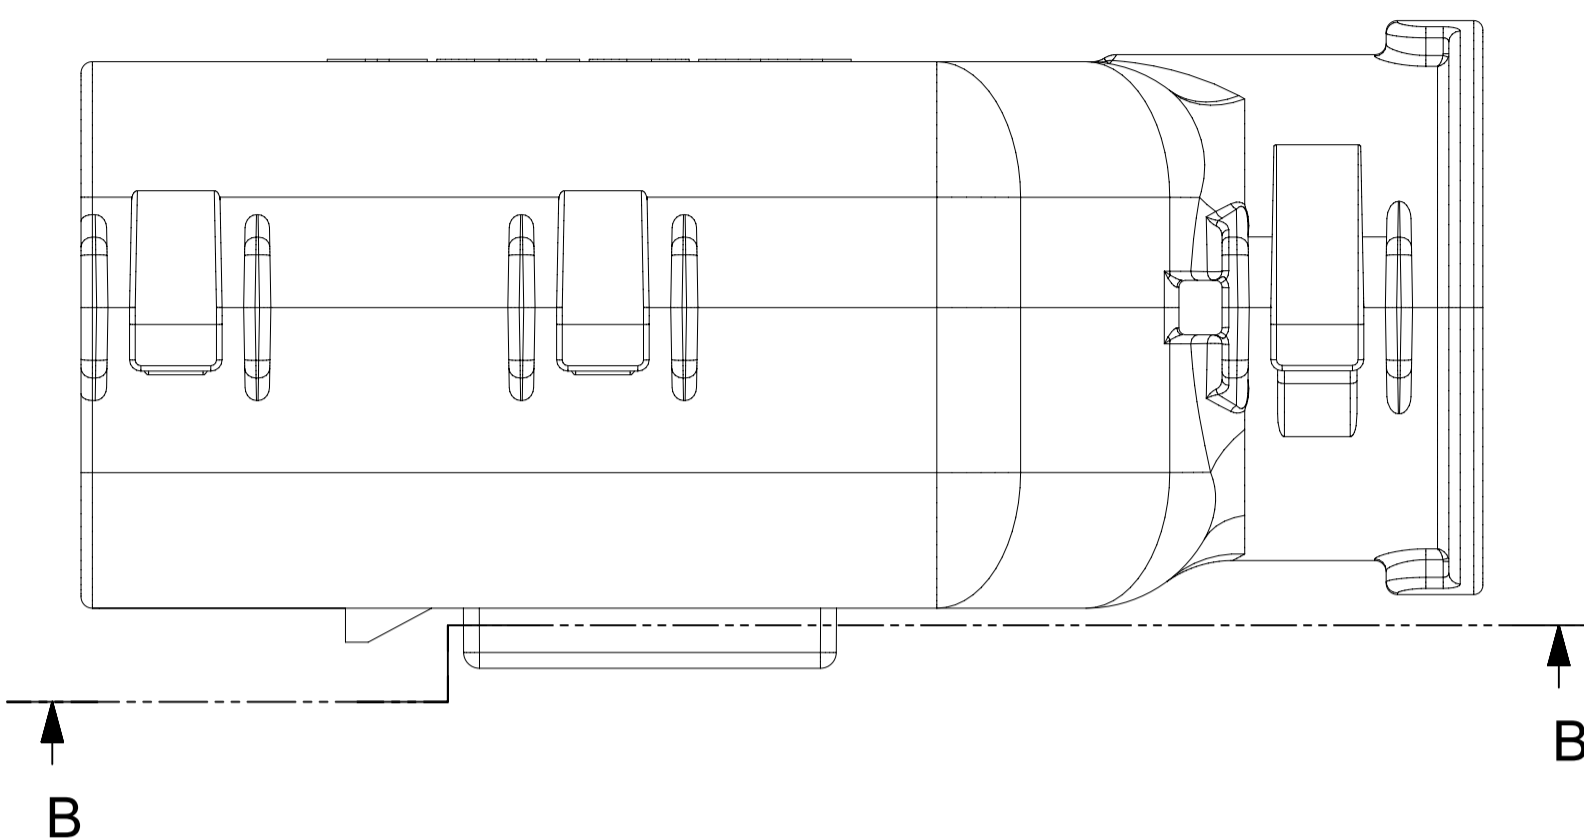

SHEET DESCRIPTION
MOLEX BACKSHELL

SECTION B-B

SYMBOLS = 0 = 0 = 0 = 0 = 0 = 0 = 0 = 0 = 0 = 0 = 0 = 0	THIS DRAWING CONTAINS INFORMATION THAT IS PROPRIETARY TO MOLEX ELECTRONIC TECHNOLOGIES, LLC AND SHOULD NOT BE USED WITHOUT WRITTEN PERMISSION		DIMENSION UNITS mm		SCALE 3:1		CURRENT REV DESC: EC NO: 171650 DRWN: PMANJUNATHAC 2018/01/03 CHK'D: MVANSLAMBROU 2018/02/16 APPR: MVANSLAMBROU 2018/02/16			 MX150 BLADE DUAL ROW SEALED ASSEMBLY MAT SEAL			
	GENERAL TOLERANCES (UNLESS SPECIFIED)		ANGULAR TOL ± 1.0°		4 PLACES ± 3 PLACES ± 2 PLACES ± 0.1 1 PLACE ± 0.2 0 PLACES ±			INITIAL REVISION: DRWN: APROFFITT 2014/04/28 APPR: VKOSHY 2014/05/14					
DRAFT WHERE APPLICABLE MUST REMAIN WITHIN DIMENSIONS		THIRD ANGLE PROJECTION		DRAWING A1-SIZE		SERIES 33482		MATERIAL NUMBER SD-33482-0001		CUSTOMER GENERAL MARKET		SHEET NUMBER 9 OF 11