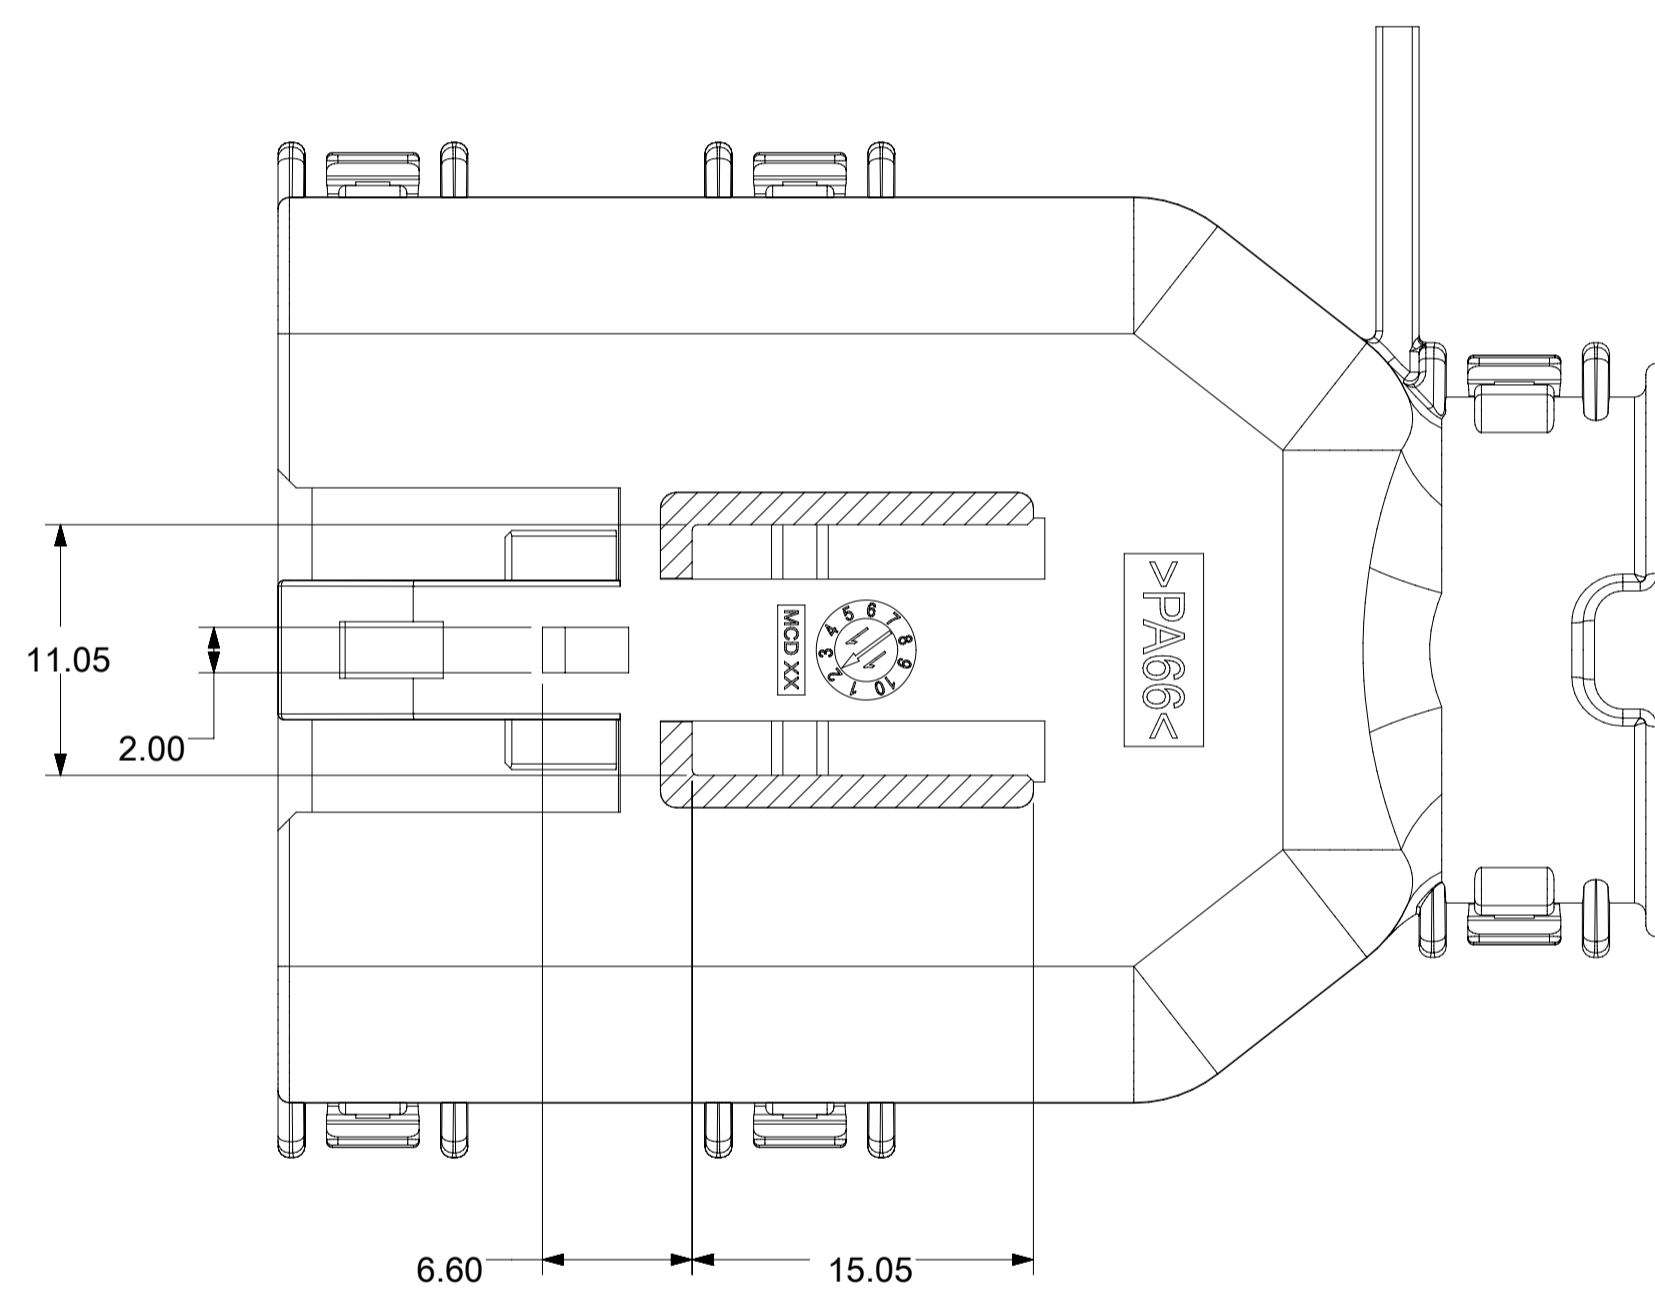

SHEET DESCRIPTION
MOLEX BACKSHELL

SECTION B-B

SYMBOLS = 0 = 0 = 0 = 0 = 0 = 0 = 0 = 0 = 0 = 0 = 0 = 0	THIS DRAWING CONTAINS INFORMATION THAT IS PROPRIETARY TO MOLEX ELECTRONIC TECHNOLOGIES, LLC AND SHOULD NOT BE USED WITHOUT WRITTEN PERMISSION		DIMENSION UNITS mm		SCALE 3:1		CURRENT REV DESC: EC NO: 171650 DRWN: PMANJUNATHAC 2018/01/03 CHK'D: MVANSLAMBROU 2018/02/16 APPR: MVANSLAMBROU 2018/02/16			 MX150 BLADE DUAL ROW SEALED ASSEMBLY MAT SEAL			
	GENERAL TOLERANCES (UNLESS SPECIFIED)		ANGULAR TOL ± 1.0°		4 PLACES ± 3 PLACES ± 2 PLACES ± 0.1 1 PLACE ± 0.2 0 PLACES ±			INITIAL REVISION: DRWN: APROFFITT 2014/04/28 APPR: VKOSHY 2014/05/14					
DRAFT WHERE APPLICABLE MUST REMAIN WITHIN DIMENSIONS		THIRD ANGLE PROJECTION		DRAWING A1-SIZE		SERIES 33482		MATERIAL NUMBER SD-33482-0001		CUSTOMER GENERAL MARKET		SHEET NUMBER 9 OF 11