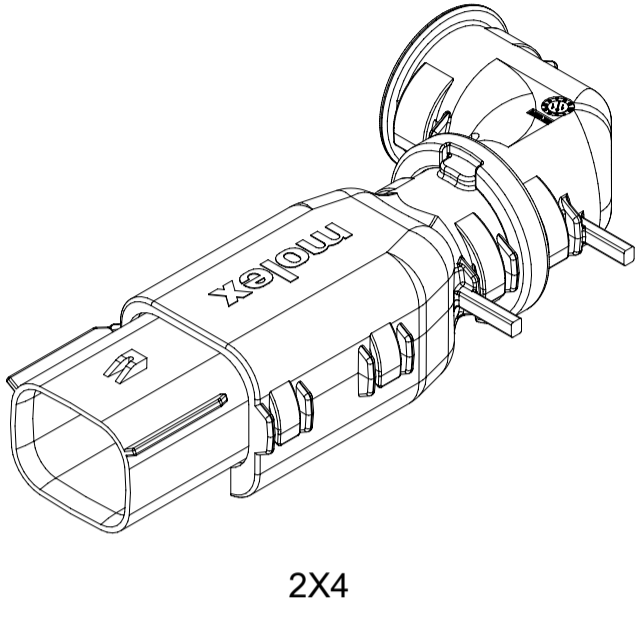

SHEET DESCRIPTION
BACKSHELL NOTES

BACKSHELL NOTES: VALID UNLESS OTHERWISE SPECIFIED

1. GENERAL:

- a. APPLICATION SPECIFICATION SEE: AS-34951-001
- -DESIGNED TO MATE WITH BLADE SEALED ASSEMBLY SPECIFIED IN MOLEX DRAWING SD-33482-0001.
- -SYSTEM TO BE USED WITH WIRE WITHIN DIAMETER RANGE OF 1.2mm TO 2.69mm.
- -COMPONENTS ARE OPTIONAL AND MUST BE PURCHASED SEPERATELY.
- -DESIGN IS OWNED BY SCHLEMMER FOR SCHLEMMER BACKSHELL.
- -DESIGN IS OWNED BY MOLEX FOR MOLEX BACKSHELL.
- -90° ADAPTOR DESIGN IS OWNED BY MOLEX.
- -FOR ADDITIONAL INFORMATION SEE THE BACKSHELL COMPONENT DRAWING SD-34950-0001.