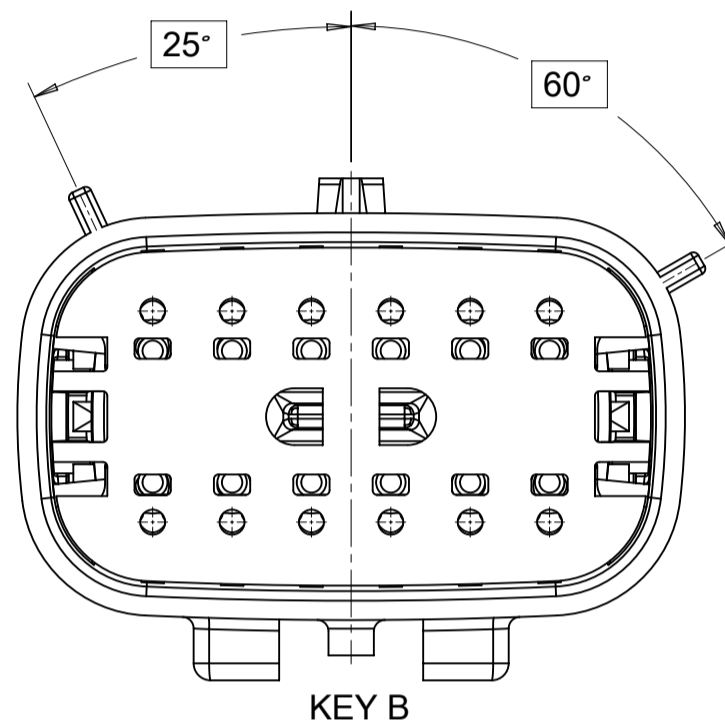

SHEET DESCRIPTION
CONFIGURATIONS

2X2 - STANDARD (STD)

2X2 - UL V0*

2X3 - STANDARD (STD)

2X3 - LENGTHENED

2X4 - STANDARD (STD)

2X6 - STANDARD (STD)

2X8 - STANDARD (STD)

2X10 - STANDARD (STD)

2X10 - UL V0*

UL V0 UNIQUE FEATURE
Partial1
SCALE 10:1

* MINOR GEOMETRY CHANGE THAN STANDARD CONFIGURATION.
SEE NOTE 2a FOR MORE INFORMATION

SYMBOLS	THIS DRAWING CONTAINS INFORMATION THAT IS PROPRIETARY TO MOLEX ELECTRONIC TECHNOLOGIES, LLC AND SHOULD NOT BE USED WITHOUT WRITTEN PERMISSION		CURRENT REV DESC:		molex
	DIMENSION UNITS	SCALE			
▽ = 0	mm	1.5:1	EC NO: 171650		MX150 BLADE DUAL ROW SEALED ASSEMBLY MAT SEAL
▽ = 0	GENERAL TOLERANCES (UNLESS SPECIFIED)		DRWN: PMANJUNATHAC 2018/01/03		
▽ = 0	ANGULAR TOL ± 1.0°		CHK'D: MVANSLAMBROU 2018/02/16		
▽ = 0	4 PLACES ±		APPR: MVANSLAMBROU 2018/02/16		
▽ = 0	3 PLACES ±		INITIAL REVISION:		
▽ = 0	2 PLACES ± 0.1		DRWN: APROFFITT 2014/04/28		
▽ = 0	1 PLACE ± 0.2		APPR: VKOSHY 2014/05/14		
▽ = 0	0 PLACES ±		THIRD ANGLE PROJECTION		
▽ = 0	DRAFT WHERE APPLICABLE MUST REMAIN WITHIN DIMENSIONS		DRAWING	SERIES	DOCUMENT NUMBER
▽ = 0			A1-SIZE	33482	SD-33482-0001
					DOC TYPE DOC PART REVISION
					PSD 001 E2
					PRODUCT CUSTOMER DRAWING
					CUSTOMER
					GENERAL MARKET
					SHEET NUMBER
					2 OF 11

SHEET DESCRIPTION
KEY CONFIGURATIONS CONT.

2X6

KEY A

KEY B

KEY C

KEY D

2X8

KEY A