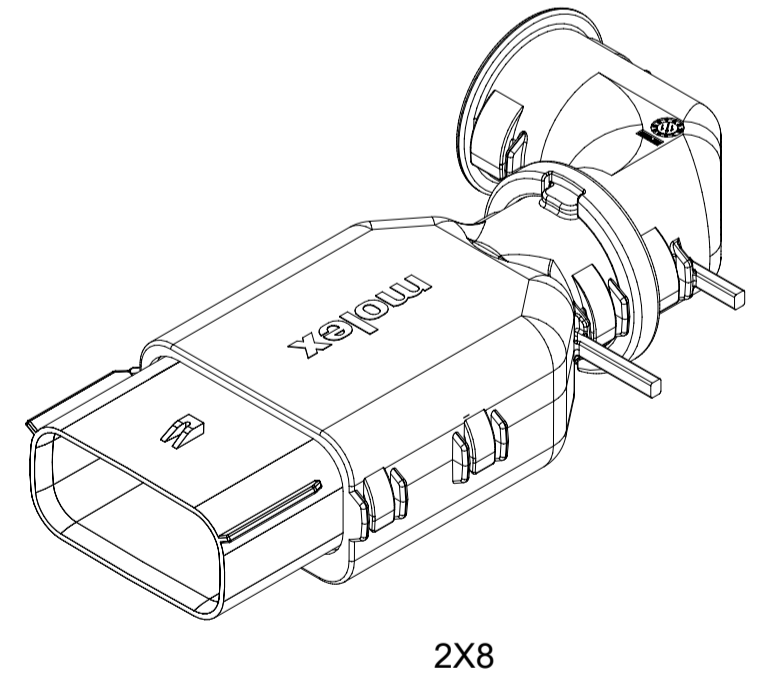

SHEET DESCRIPTION
BACKSHELL NOTES

BACKSHELL NOTES: VALID UNLESS OTHERWISE SPECIFIED

1. GENERAL:

- a. APPLICATION SPECIFICATION SEE: AS-34951-001
- -DESIGNED TO MATE WITH BLADE SEALED ASSEMBLY SPECIFIED IN MOLEX DRAWING SD-33482-0001.
- -SYSTEM TO BE USED WITH WIRE WITHIN DIAMETER RANGE OF 1.2mm TO 2.69mm.
- -COMPONENTS ARE OPTIONAL AND MUST BE PURCHASED SEPERATELY.
- -DESIGN IS OWNED BY SCHLEMMER FOR SCHLEMMER BACKSHELL.
- -DESIGN IS OWNED BY MOLEX FOR MOLEX BACKSHELL.
- -90° ADAPTOR DESIGN IS OWNED BY MOLEX.
- -FOR ADDITIONAL INFORMATION SEE THE BACKSHELL COMPONENT DRAWING SD-34950-0001.