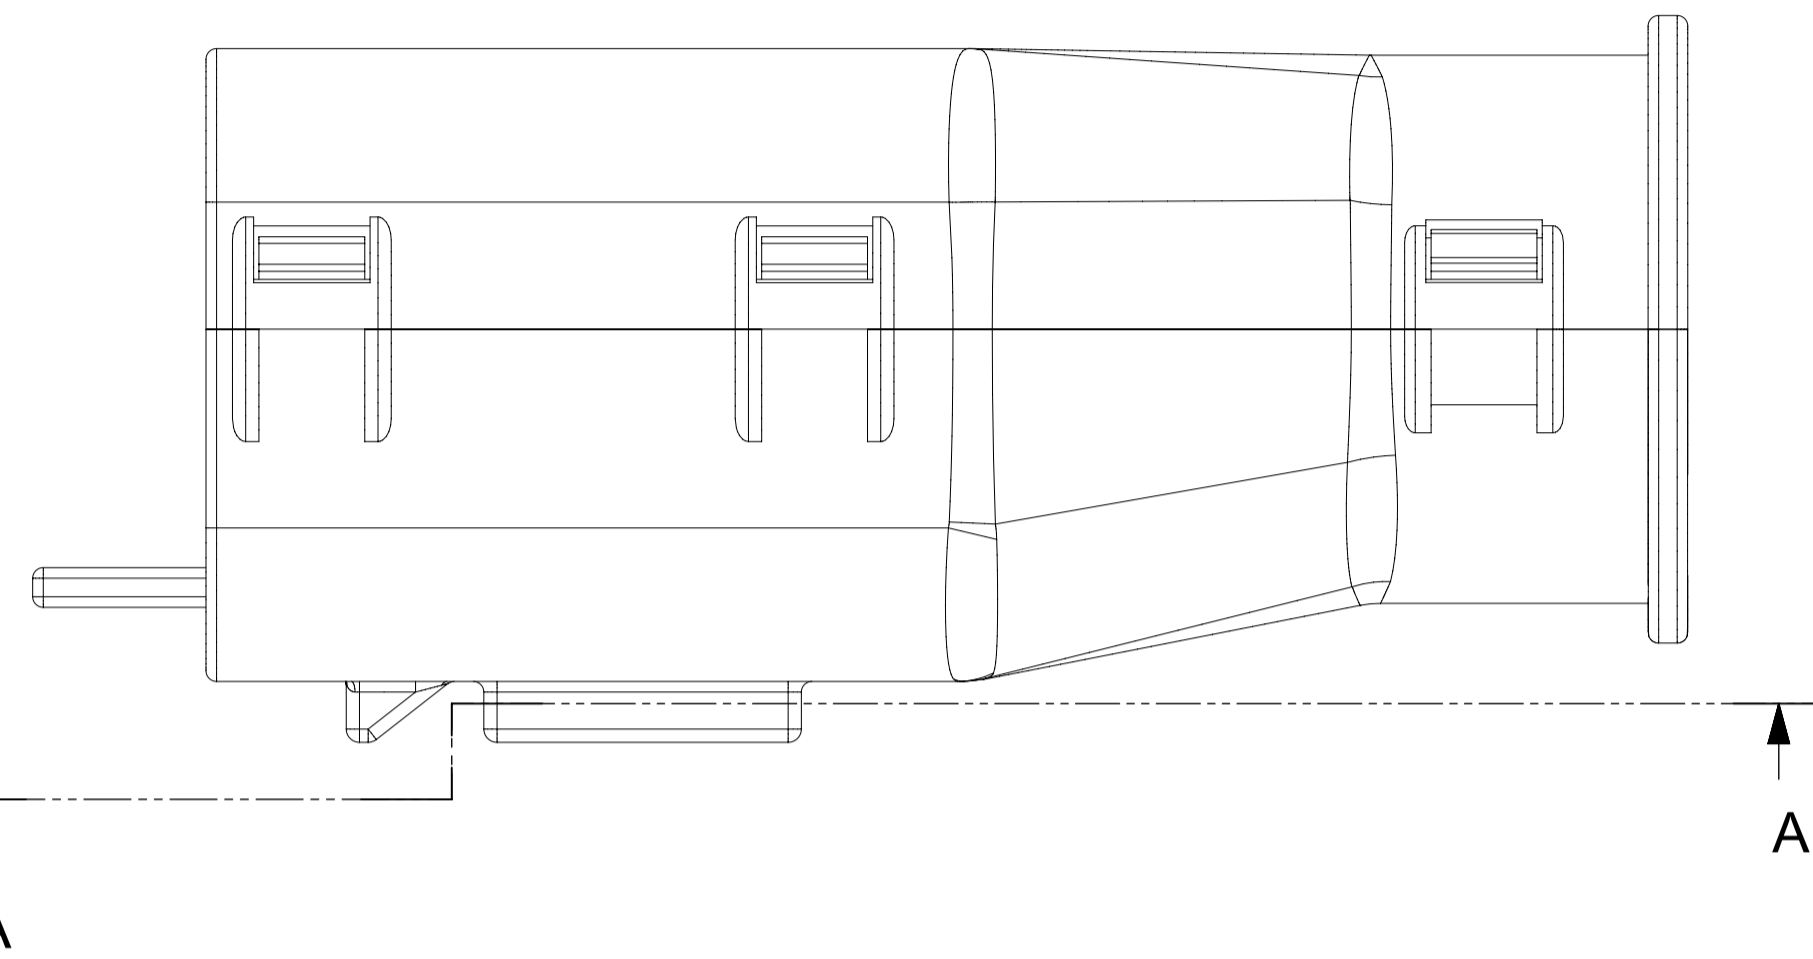

- BACKSHELL FEATURES
- 1 - WITH RIBS
 - 2 - WITHOUT RIBS
 - 3 - 90° ADAPTOR

MX150 CIRCUIT SIZE 04, 06, 08, 12, 16, 20

SYMBOLS	THIS DRAWING CONTAINS INFORMATION THAT IS PROPRIETARY TO MOLEX ELECTRONIC TECHNOLOGIES, LLC AND SHOULD NOT BE USED WITHOUT WRITTEN PERMISSION		CURRENT REV DESC:				
	DIMENSION UNITS	SCALE					
▽ = 0	mm	1.5:1	GENERAL TOLERANCES (UNLESS SPECIFIED)	CHK'D: MVANSLAMBROU 2018/02/16	PSD	001	E2
▽ = 0	ANGULAR TOL ± 1.0°		APPR: MVANSLAMBROU 2018/02/16	PRODUCT CUSTOMER DRAWING			
▽ = 0	4 PLACES ±		INITIAL REVISION:	DOCUMENT NUMBER			
▽ = 0	3 PLACES ±		DRWN: APROFFITT 2014/04/28	SD-33482-0001	CUSTOMER		
▽ = 0	2 PLACES ± 0.1		APPR: VKOSHY 2014/05/14	GENERAL MARKET			SHEET NUMBER
▽ = 0	1 PLACE ± 0.2		DRAFT WHERE APPLICABLE MUST REMAIN WITHIN DIMENSIONS	A1-SIZE		7 OF 11	
▽ = 0	0 PLACES ±		THIRD ANGLE PROJECTION	SERIES		7 OF 11	
▽ = 0				33482			