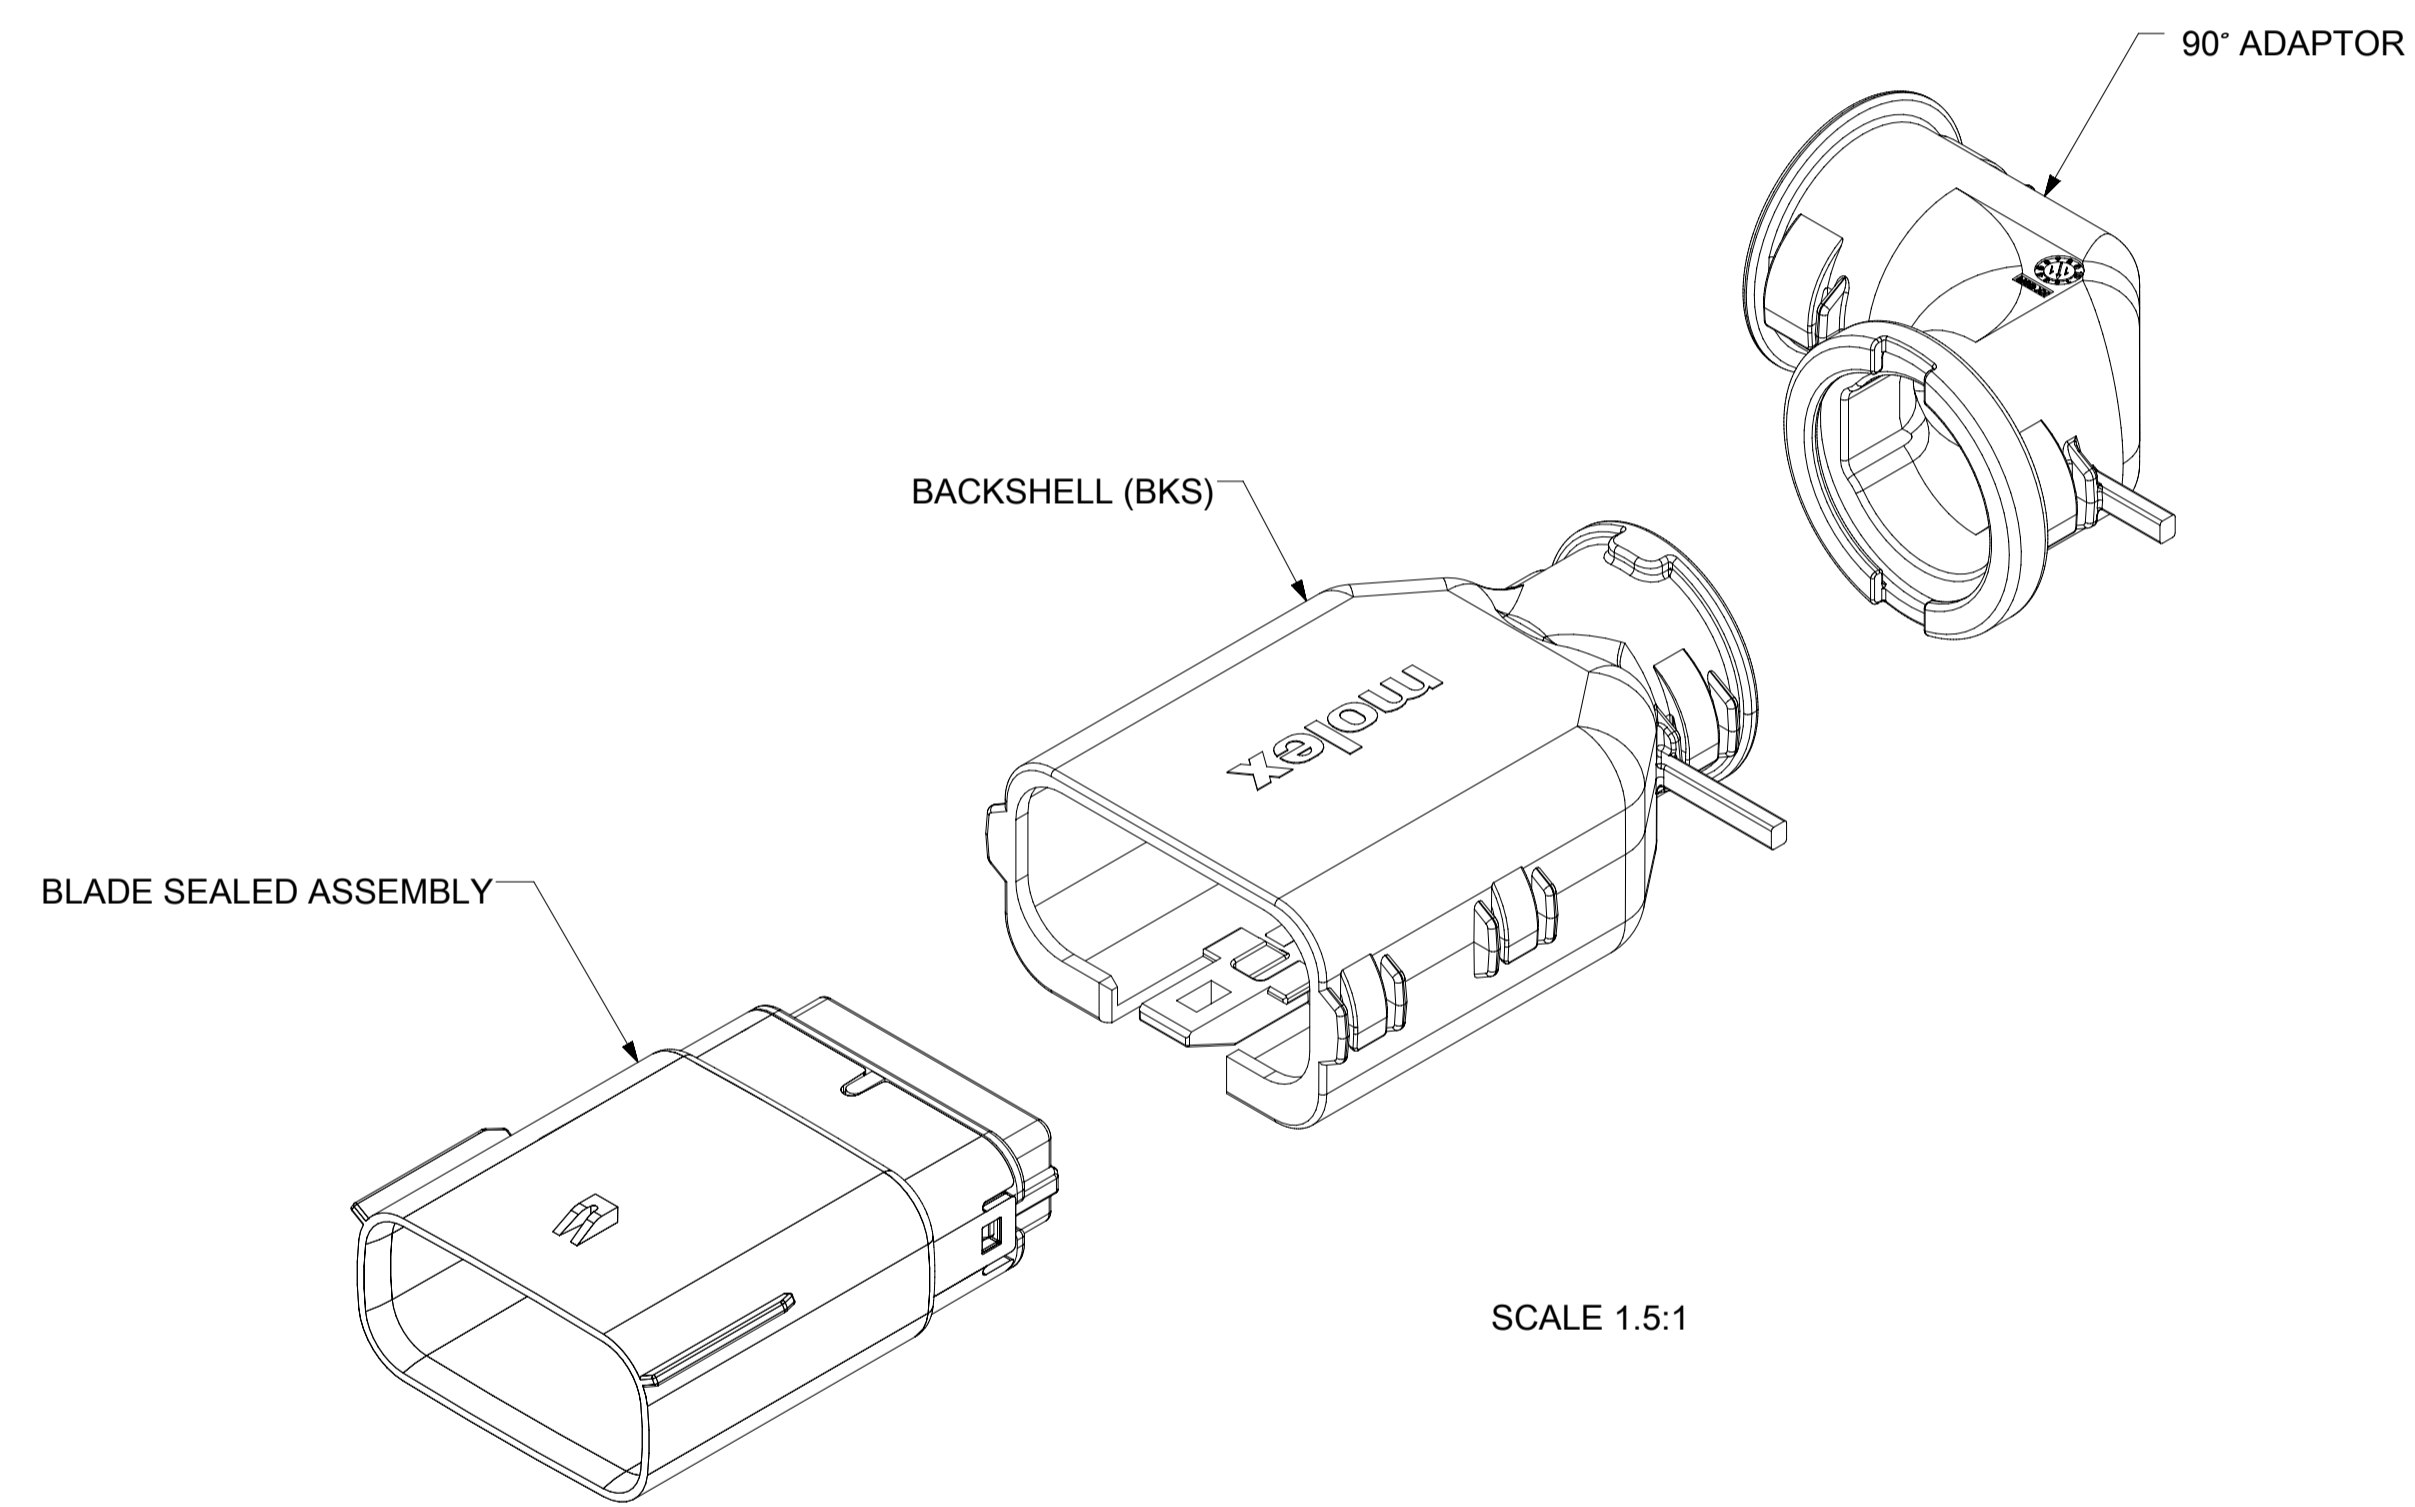

BACKSHELL CUSTOMER MODEL NUMBER LEGEND

34950-XXXX

1. CUSTOMER MODEL COMPONENTS
2. 0 - SCHLEMMER BACKSHELL ONLY
   - 1 - SCHLEMMER BACKSHELL & MX150 HOUSING KEY A ASSEMBLY
   - 2 - SCHLEMMER BACKSHELL & MX150 HOUSING KEY B ASSEMBLY
   - 3 - SCHLEMMER BACKSHELL & MX150 HOUSING KEY C ASSEMBLY
   - 4 - SCHLEMMER BACKSHELL & MX150 HOUSING KEY D ASSEMBLY
   - 5 - MOLEX BACKSHELL ONLY
   - 6 - MOLEX BACKSHELL & MX150 HOUSING KEY A ASSEMBLY
   - 7 - MOLEX BACKSHELL & MX150 HOUSING KEY B ASSEMBLY
   - 8 - MOLEX BACKSHELL & MX150 HOUSING KEY C ASSEMBLY
   - 9 - MOLEX BACKSHELL & MX150 HOUSING KEY D ASSEMBLY

1. BACKSHELL FEATURES
2. 1 - WITH RIBS
   - 2 - WITHOUT RIBS
   - 3 - 90° ADAPTOR

MX150 CIRCUIT SIZE 04, 06, 08, 12, 16, 20