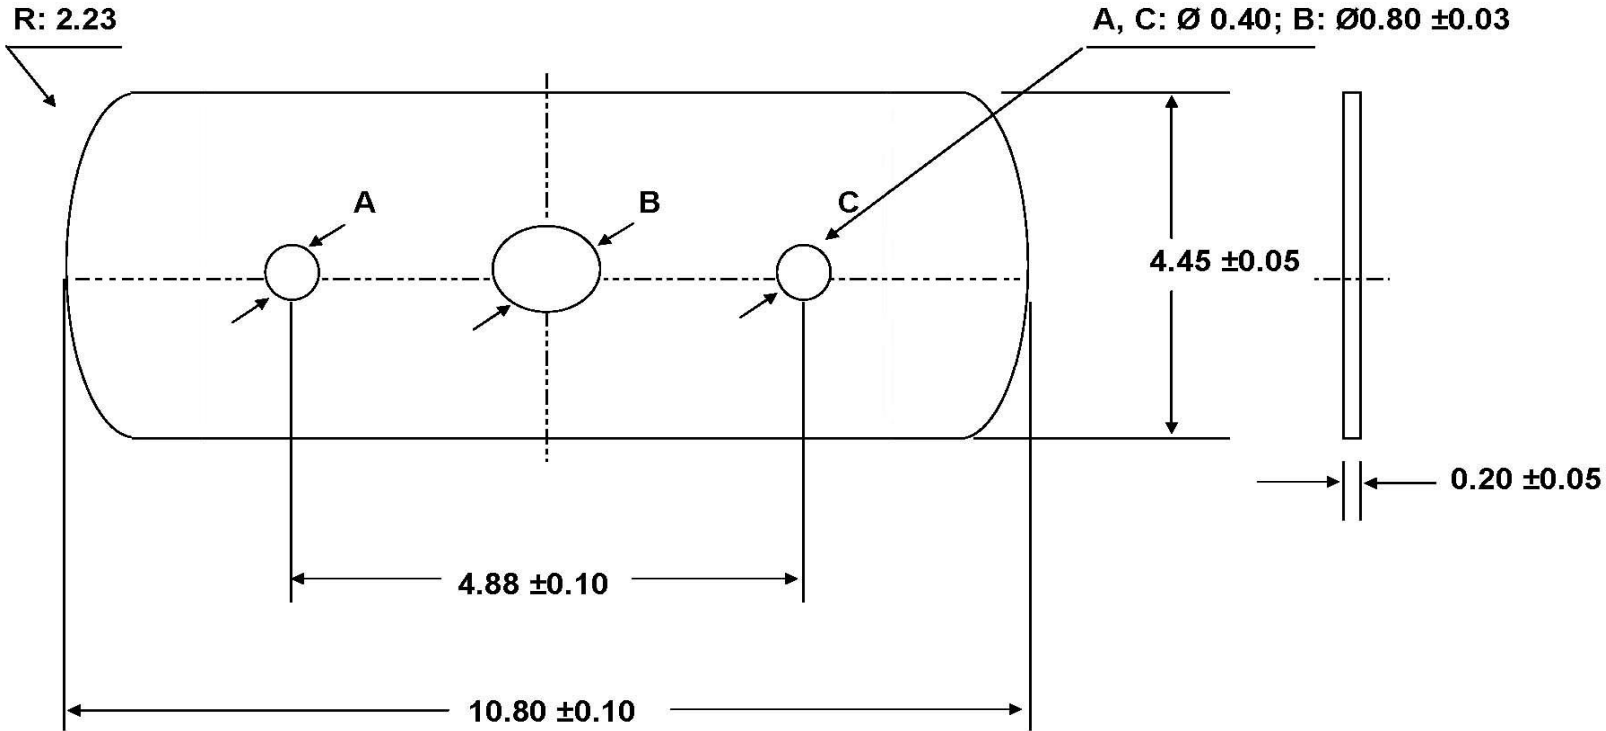

REVISIONS			
REV	DESCRIPTION	DATE	APPROVED

ECS P/N: 700-TFL-9001

ECS INC. INTERNATIONAL
1105 S. Ridgeview
Olathe, KS 66062
(913) 782-7787

SIGNATURES	DATE
DRN BL	1/11/2011
CHK DK	1/11/2011
APP BS	1/11/2011

TITLE		REV
HC-49U/US Base Insulator		-
SIZE A	DWG NO.700-TFL-9001