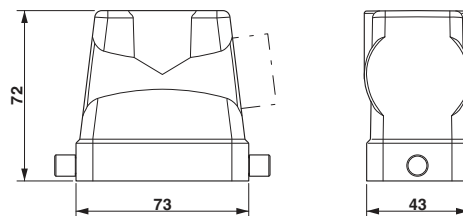

#### Dimensions

Height	72 mm
Width	43 mm
Length	73 mm

### Accessories

Cable gland - HC-M-KV-M32(14-21) - 1690587

Metal screw connection up to 5 bar, thread length: 8 mm, cable diameter: 14 - 21 mm, WAF 34, screw connection: M32

---

Cable gland - HC-M-KV-M32(19-27) - 1646010

Metal screw connection up to 5 bar, thread length: 8 mm, cable diameter: 19 - 27 mm, WAF 43, screw connection: M32

---

### Drawings

Dimensioned drawing

Dimensional drawing

---