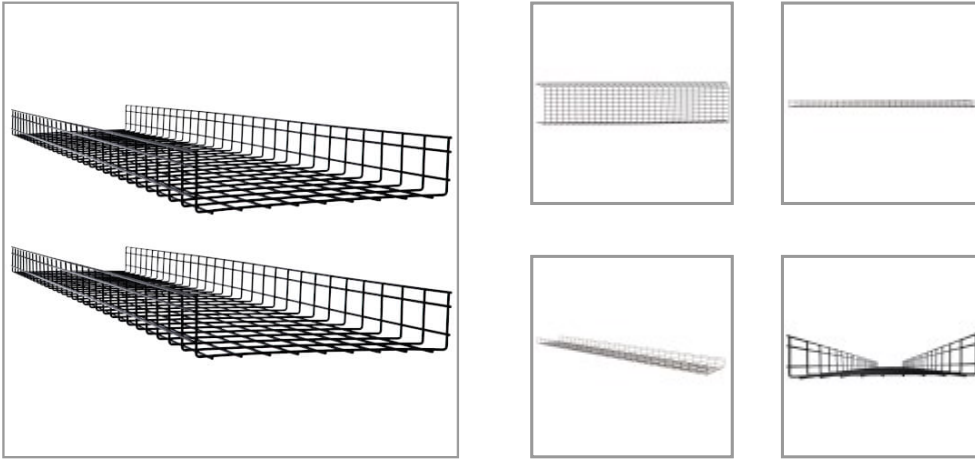

Wire Mesh Cable Tray - 450 x 100 x 3000 mm (18 in. x 4 in. x 10 ft.) QTY: 6

MODEL NUMBER: SRWB18410STR

Provides wall-, floor- or ceiling-based copper cable routing, allowing organized category cable bundling within your data center.

Features

Eliminate Cable Stress by Organizing Copper Cabling Through Your Data Center This SmartRack® Wire Mesh Cable Tray is easy to install along the wall, floor or ceiling of your data center. The SRWB18410STR is a straight section measuring 3000 millimeters long, but you can cut it with side-action bolt cutters to fit your custom specifications. It also measures 450 millimeters wide and 100 millimeters high to allow you to neatly bundle network and audio/video cables.

Constructed from High-Strength Steel Wire Built to Last in Busy Environments The black powder-coated wire is smooth and rounded, which not only protects cable installers and IT personnel from cutting their hands, but also prevents cables from fraying along sharp edges. The rounded wire also prohibits debris from building up on it in dusty network closets and industrial spaces. Large mesh openings allow you to route cables through the spaces if needed.

Designed to Give You Great Flexibility in Installation, Transportation and Storage The SRWB18410STR is ideal for data centers, network closets and some industrial areas in a wide variety of applications, including office buildings, shopping centers, schools, hotels, hospitals, restaurants and transportation centers. Each tray can be stacked with another for multi-level installations to save space during transportation or storage.