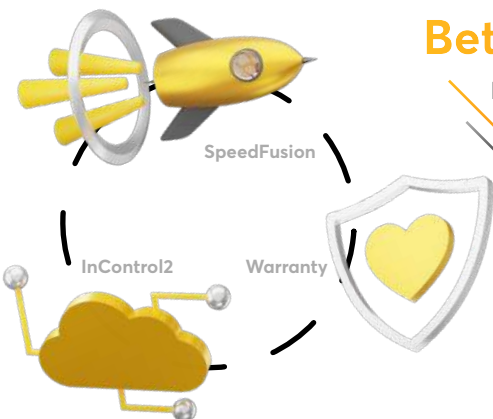

Add Cellular Backup

Back up your xDSL with a cellular link (up to two with the FlexModule Mini) and redundant SIM cards. When a line goes down, your office won't even notice.

Need Another LTE or 5G?

The Balance 20X has a FlexModule Mini slot that accepts all kinds of WAN technology, making it always ready for upgrades.

Looking for more WANs?

Use the Virtual WAN Activation License* for up to 3 additional virtual WAN inputs, giving your Balance 20X more flexibility (Learn more).

*Available in Firmware 8.3.0.

Better with PrimeCare

Everything's Included:

PrimeCare includes everything you need to provide your office with unbreakable, scalable connectivity.

Pay Less Upfront:

PrimeCare lowers the entry cost of getting the device you want. Annual subscription gets you a wide range of services.