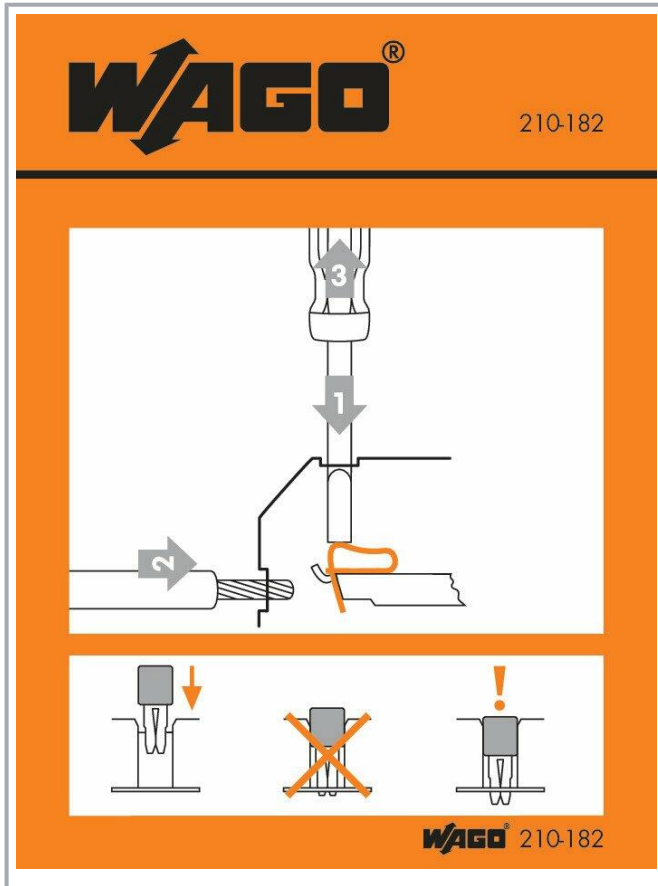

Data sheet | Item number: 210-182

Stickers for operating instructions; for side-entry rail-mounted terminal blocks; 279 to 284 Series

[www.wago.com/210-182](http://www.wago.com/210-182)

Data

Material data

Weight 0.9g

Commercial data

Product Group	2 (Terminal Block Accessories)
PU (SPU)	2000 (100) Stück
Packaging type	box
Country of origin	DE
GTIN	4017332102605

Subject to changes. Please also observe the further product documentation!