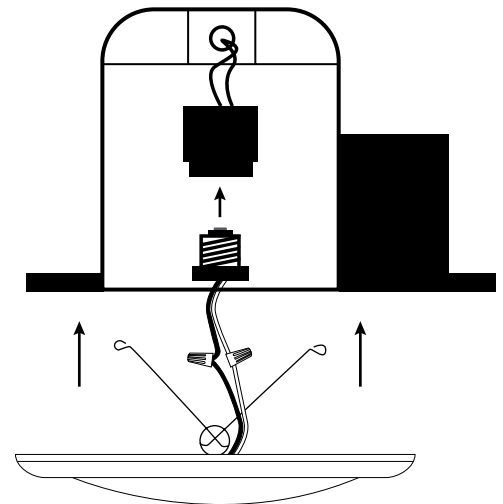

Dimensions:

4" Disk — 10 Watts

6" Disk — 15 Watts

Install Guide:

Standard Installation

Additional Installation Option (ESL-DSK-6-ACCS-3)*

*ESL-DSK-6-ACCS-3 Option sold separately