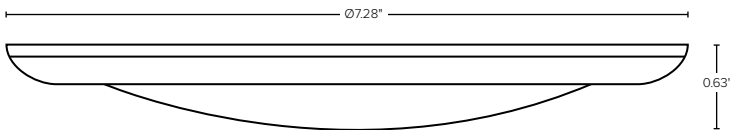

Ordering Guide:

ESL	-	TYPE	-	SIZE	-	WATTS	-	GENERATION	KELVIN	-	FINISH	-	BULK ¹
ESL	-	DSK	-	(ss)	-	(yy)	-	3	(xx)	-	(ff)	-	
		(DSK) Disk Light		(4) 4 Inch (6) 6 Inch		(10W) 10 Watts (15W) 15 Watts		(3) 3rd Generation	(27) 2700K (30) 3000K (40) 4000K		(WH) White (BZ) Bronze*		(Blank) One DSK (CP) Contractor Pack

Dimensions:

4" Disk — 10 Watts

6" Disk — 15 Watts

Install Guide:

Standard Installation

Additional Installation Option (ESL-DSK-6-ACCS-3)*

*ESL-DSK-6-ACCS-3 Option sold separately