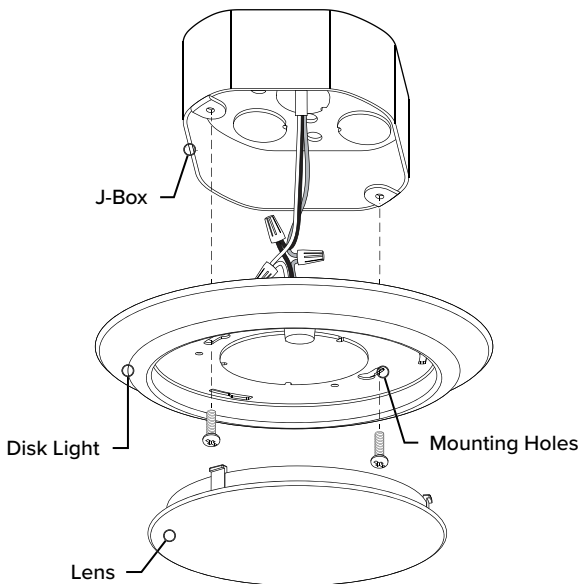

Dimensions:

4" Disk — 10 Watts

6" Disk — 15 Watts

Install Guide:

Standard Installation

Additional Installation Option (ESL-DSK-6-ACCS-3)*

*ESL-DSK-6-ACCS-3 Option sold separately