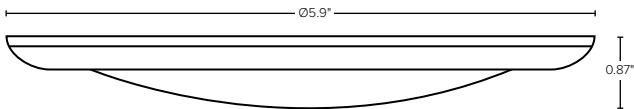

Ordering Guide:

ESL	-	TYPE	-	SIZE	-	WATTS	-	GENERATION	KELVIN	-	FINISH	-	BULK ¹
ESL	-	DSK	-	(ss)	-	(yy)	-	3	(xx)	-	(ff)	-	
		(DSK) Disk Light		(4) 4 Inch (6) 6 Inch		(10W) 10 Watts (15W) 15 Watts		(3) 3rd Generation	(27) 2700K (30) 3000K (40) 4000K		(WH) White (BZ) Bronze*		(Blank) One DSK (CP) Contractor Pack

Dimensions:

4" Disk — 10 Watts

6" Disk — 15 Watts

Install Guide:

Standard Installation

Additional Installation Option (ESL-DSK-6-ACCS-3)*

*ESL-DSK-6-ACCS-3 Option sold separately