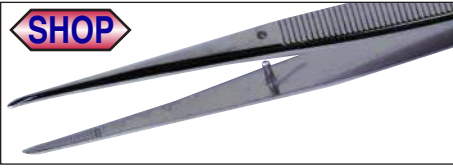

Professional Quality Guide Pins Tweezers

Fine Tip Straight, Guide Pin, Fine Serrated

Item No.	Description	wt.
420 12	17 - 120mm Carbon steel. Nickel-plated finish.	.08

Universal Straight Guide Pin, Fine Serrated

Item No.	Description	wt.
452 12	35 SA - 120mm Stainless steel, anti-magnetic and acid resistant. Brushed Finish tweezers made from Vommaloy.	.08

Narrow Body, Bent, Long, Guide Pin, Serrated Tweezers

Item No.	Description	wt.
491 54	22b S - 155mm Stainless steel. Natural finish.	.09

Fine Tip Bent, Guide Pin, Fine Serrated

Item No.	Description	wt.
420 13	17B - 120mm Carbon steel. Nickel-plated finish.	.08

Fine Bent, Guide Pin, Serrated

Item No.	Description	wt.
452 13	35B SA - 145mm Stainless steel, anti-magnetic and acid resistant. Brushed Finish tweezers made from Vommaloy.	.08

Narrow Body, Straight, Long, Guide Pin, Serrated Tweezers

Item No.	Description	wt.
491 59	22 SA - 155mm Stainless steel, anti-magnetic and acid resistant. Brushed finish tweezers made from Vommaloy.	.10