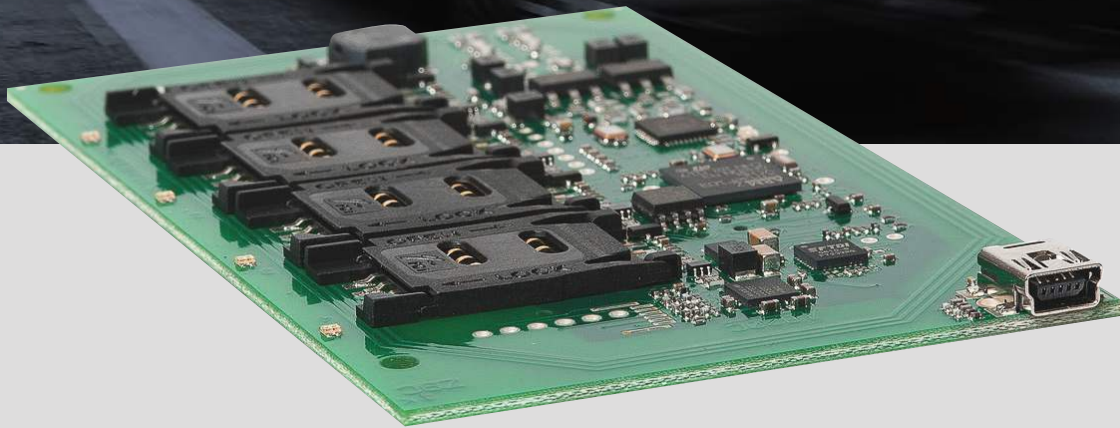

LECIP

ARC1300 OEM Smart Card Reader

ARC1300 is a high performance contactless ISO 14443 A/B smart card reader easily integrated into a number of smart card applications. The reader comes with an extensive software support package that is optimized for easy integration, as well as support for the entire MIFARE family.

Key Features

- Dual standard smart card reader
- Support for a wide range of contactless standards in public transport, including the entire MIFARE family
- Support for NFC mobile applications (limited), smart posters and ticketing
- 4 x tri-colored LED lights for card interaction/payment confirmation
- Audio buzzer
- Easy integration into a number of smart card applications, terminals and kiosks
- USB and RS232 for host communication
- 4 SAM slots for improved smart card security

APPLICATIONS

- Mobile devices for ticket inspection
- Ticket Vending Machines (TVM)
- Validators
- Fareboxes
- Point of Sale Terminals (POS)
- Driver Consoles
- Turnstile Gates
- Parking Meters
- Vending Machines

Technical Specifications

SAM Security	4 × ISO/IEC 7816 SAM slots up to 1.1 Mbit/s
User Interface	4 × Triple colored LEDs (red/green/yellow)
RF Frequency	13.56 MHz
RF Standards	ISO/IEC 14443 A/B, ISO/IEC 18092 (limited)
RF Speed	106 kBit/s, 212 kBit/s, 424 kBit/s
RF Reading Distance	Up to 100mm
RF Antenna	Integrated, external antenna possible
Processor	ARM 72 MHz
Firmware Upgrade	Yes
Dimensions	110mm × 67mm
Weight	Approx. 40g
Current Consumption	280mA (operational), 70mA (RF off), 2mA (sleep)
Host Communication	USB or RS232 (communication speed up to 1Mbit/s)
Rf Amplifier	Yes, field upgradeable
Operating Temperature	-20°C to +70°C
Host Interface	USB: Mini Horizontal, RS232: Screw Terminal
Storage Temperature	-20°C to +70°C
Power Supply	5V ± 5%