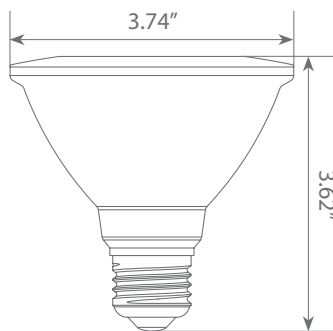

Product Dimensions