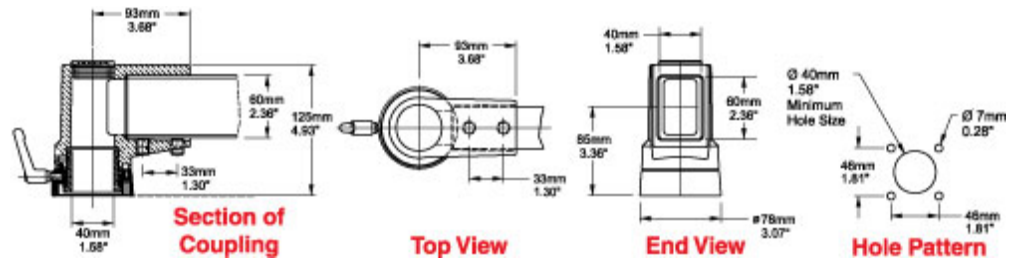

Quality Products. Service Excellence.

Tara Plus Elbow Coupling *TPSSEC Series*

- Attaches to enclosure.
- Accepts 60x40mm rectangular tube parallel to enclosure top/bottom.
- Die-cast Aluminum G Al Si 12.
- Adjustable torque resistance.
- Rotates 300°.
- Accessible from the top.

Part No. R149-035-000

Tags: TPSS, tara plus, taraplus, suspension system, elbow coupling, rectangular, operator

Data subject to change without notice

© 2023. Hammond Manufacturing Ltd. All rights reserved.