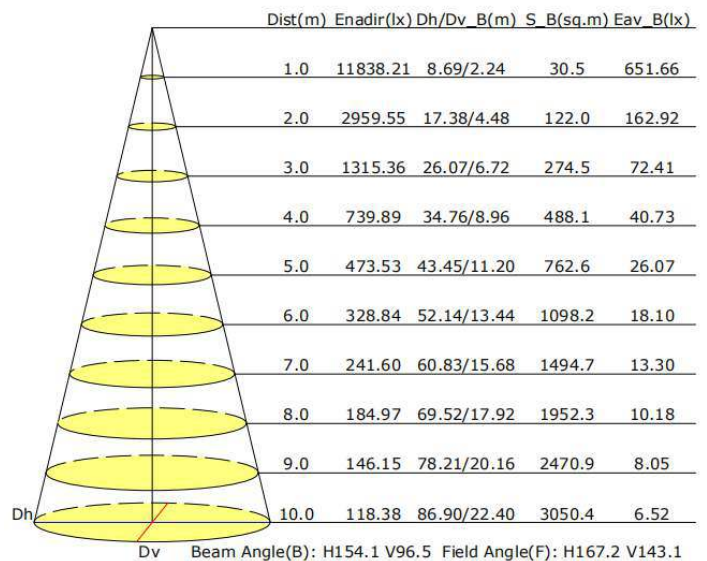

Illuminance at a Distance(Beam Angle)