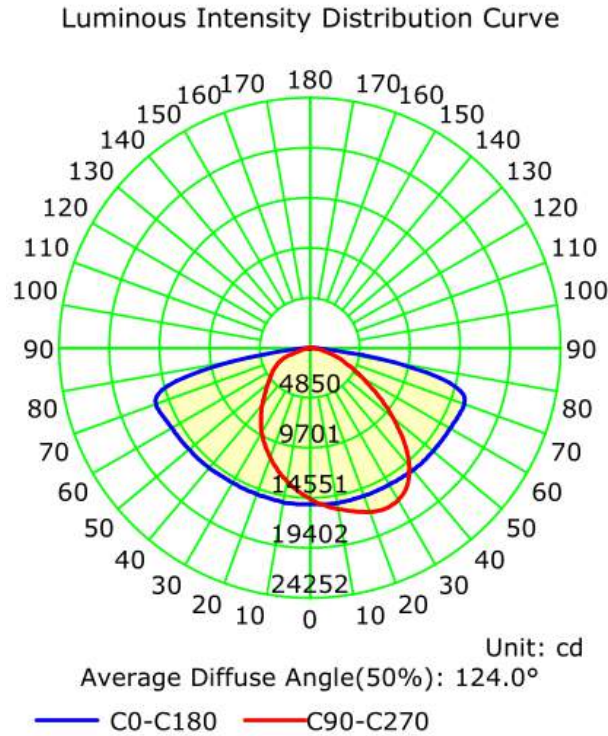

ZOHO 4th Gen LED Area Light

450W Distribution Diagram