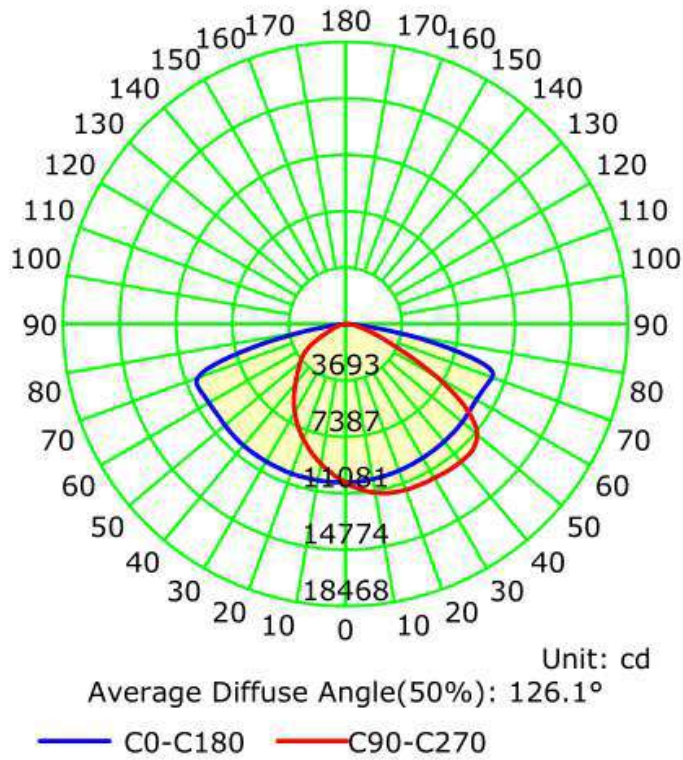

ZOHO 4th Gen LED Area Light

240W Distribution Diagram

Luminous Intensity Distribution Curve