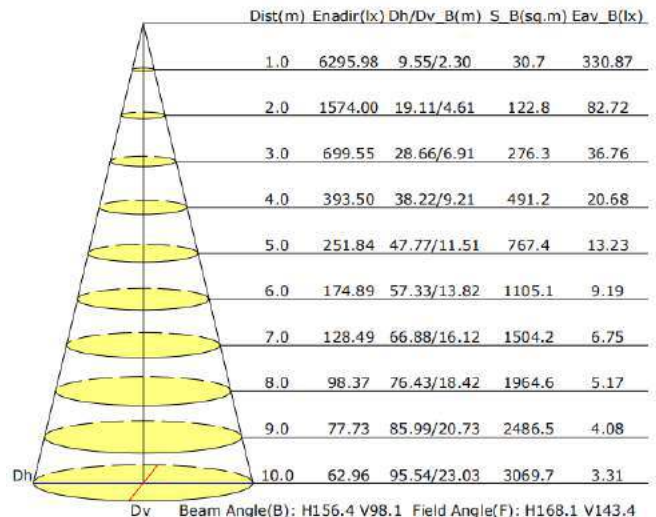

Illuminance at a Distance(Beam Angle)