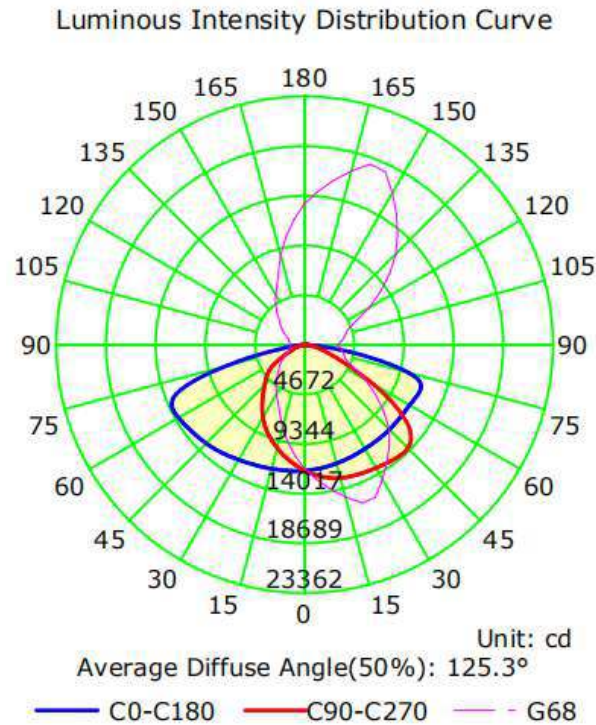

ZOHO 4th Gen

LED Area Light

300W Distribution Diagram