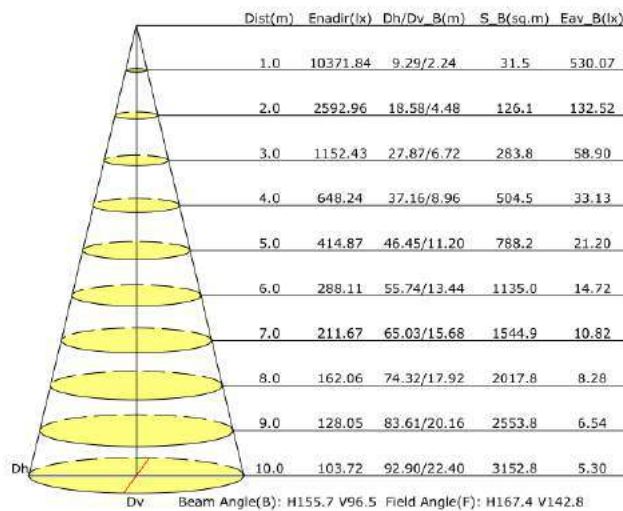

Longitudinal Classification: Medium  
Measurement Flux: 25178.7 lm  
Downward Ratio: 99%  
Luminaire Efficacy Rating (LER): 164.51  
Max. Intensity: 8888.45 cd

### Illuminance at a Distance(Beam Angle)

## 240W Distribution Diagram

Luminous Intensity Distribution Curve

Illuminance at a Distance