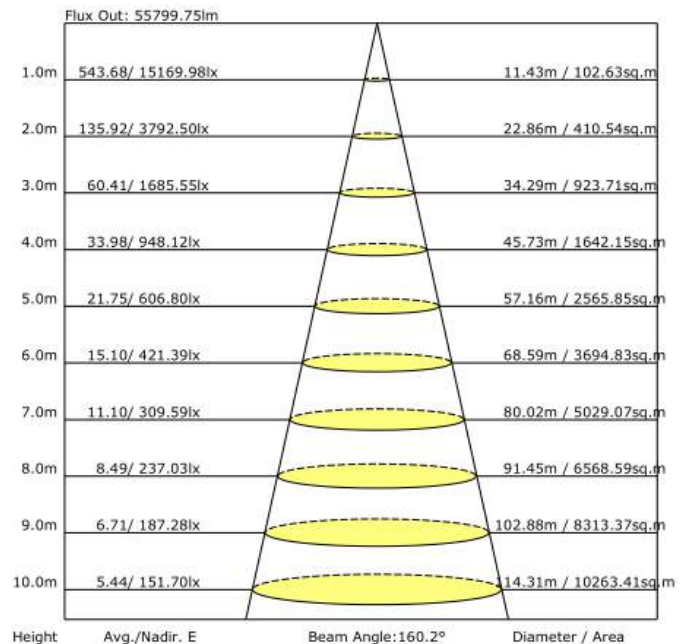

The Average Illuminance Effective Figure