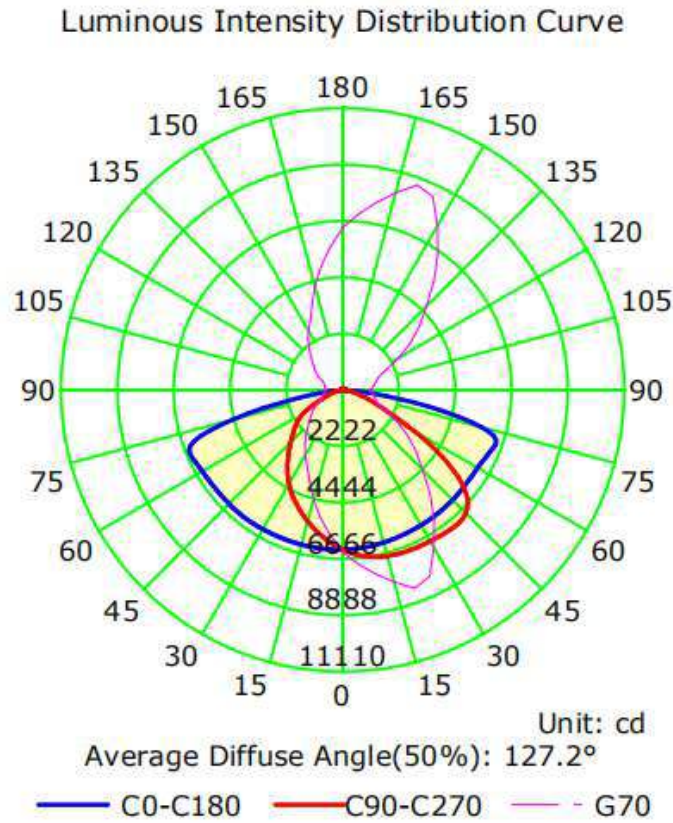

## Specifications

Color temperature	5000K
CRI	>70
Lumen	25500Lm   40800Lm   51000Lm   56250Lm
Lumen Efficacy	180 Lm/W   180 Lm/W   180 Lm/W   125 Lm/W
Input Power	150W   240W   300W   450W
Standard Viewing Angle	140X100°(Typell)   140X100°(Typell)   140X100°(Typell)   150X85°(Typell)
Input Voltage	120-277Vac 50/60Hz   120-277Vac 50/60Hz   120-277Vac 50/60Hz   100-277Vac 50/60Hz
PF	>0.9
Waterproof Rating	IP65

## 150W Distribution Diagram

Luminaire Manufacturer:  
Voltage: 120.2 V  
Power: 153.10 W

Longitudinal Classification: Medium  
Measurement Flux: 25178.7 lm  
Downward Ratio: 99%  
Luminaire Efficacy Rating (LER): 164.51  
Max. Intensity: 8888.45 cd