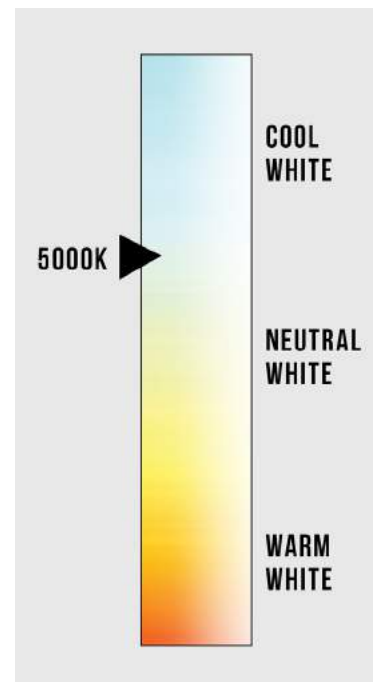

ZOHO 4th Gen Series is compatible with Black Slip Fitter Mount 151632 and Black Straight Arm Mount 151633

Specifications

Color temperature	5000K
CRI	>70
Lumen	25500Lm | 40800Lm | 51000Lm | 56250Lm
Lumen Efficacy	180 Lm/W | 180 Lm/W | 180 Lm/W | 125 Lm/W
Input Power	150W | 240W | 300W | 450W
Standard Viewing Angle	140X100°(Typell) | 140X100°(Typell) | 140X100°(Typell) | 150X85°(Typell)
Input Voltage	120-277Vac 50/60Hz | 120-277Vac 50/60Hz | 120-277Vac 50/60Hz | 100-277Vac 50/60Hz
PF	>0.9
Waterproof Rating	IP65

LED Brand	Bridgelux
LED Type	3030
LED QTY	304Pcs | 532Pcs | 608Pcs | 418Pcs
Housing	Aluminum
Optional Accessory	Optional 3 pin Screw-in photocell
Housing color	Black or Bronze

Operating Temperature	-40°F to 113°F
Operating Humidity	20% - 90% RH
Storage Temperature	-40°F to 176°F
Storage Humidity	10% - 95%
Application	Outdoor / Indoor
Safety Certification	UL, cUL
Warranty Time	5 Years

CORRELATED COLOR TEMPERATURE (CCT)

(866) 786-1117 • www.BeyondLEDTechnology.com

Due to continuous product improvement, information in this document is subject to change.