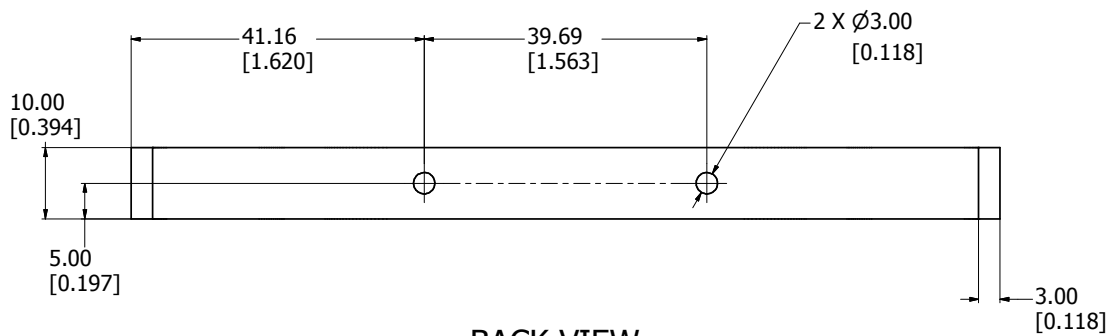

SIDE VIEW

CABLE WRAP ASSEMBLY

BACK VIEW

M795
Cable Wrap - Grey Plastic
Hardware
2 Clips - Spring Washers
**note cable wraps sold in pairs

HAMMOND
MANUFACTURING™

M795