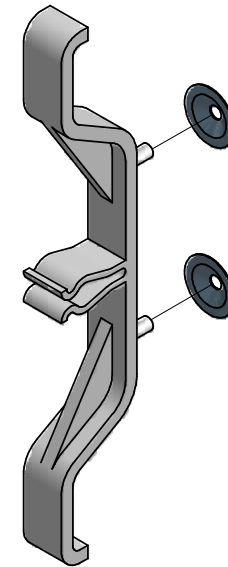

SIDE VIEW

CABLE WRAP ASSEMBLY

BACK VIEW

M795
Cable Wrap - Grey Plastic
Hardware
2 Clips - Spring Washers
**note cable wraps sold in pairs

HAMMOND
MANUFACTURING™

M795