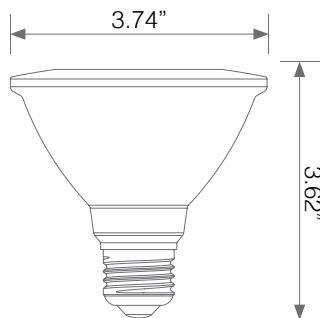

## Electrical Specifications

Model No.	Input Power	Input Voltage	Lumen Output	Beam Angle	Center Beam	CCT
EP30-11W5020cecs-2	11 W	120V	975 lm	40°	N/A	2700 K
CRI	Luminous Efficacy	Power Factor	Input Current	Base	Lamp Lifespan	Estimated Yearly Cost
90+	88 lm/W	0.7	0.1 A	E26	25,000 Hrs.	\$ 1.32

## Mechanical Specifications

Rating	Operational Temperature	Inner Box QTY.	Master Box QTY.	Dimensions(in.)	UPC Code
Wet Rated	N/A	2 pcs	20 pcs	3.74"(Ø) x 3.62"(H)	811174034506

## Product Dimensions