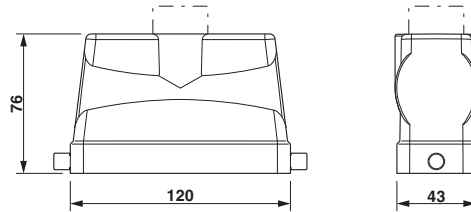

Accessories

Full screw connection

Cable gland - HC-K-KV-M25(11-17) - 1690639

Plastic screw connection up to 5 bar, thread length: 8 mm, cable diameter: 11 - 17 mm, WAF 29, screw connection: M25

Cable gland - HC-M-KV-M25(11-16) - 1690574

Metal screw connection up to 5 bar, thread length: 7 mm, cable diameter: 11 - 16 mm, WAF 27, screw connection: M25

Cable gland - HC-M-KV-M25(14-21) - 1646007

Metal screw connection up to 5 bar, thread length: 7 mm, cable diameter: 14 - 21 mm, WAF 34, screw connection: M25

Cable gland - HC-M-KV-M25(1X10/1X11) - 1580228

Special cable screw connection M25, brass nickel-plated, grommet with 10 mm and 11 mm holes

Drawings

Dimensioned drawing

Dimensional drawing