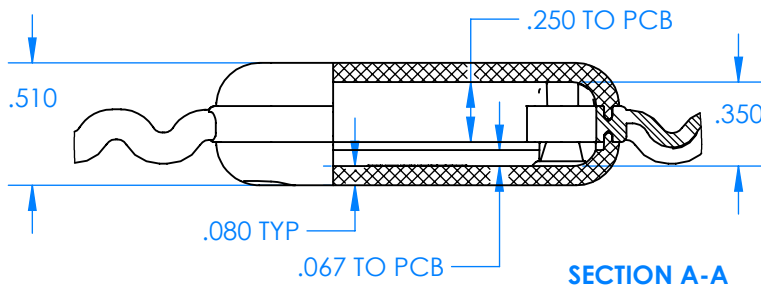

SERPAC BW20A-YY-AS-ZZ

Electronic Enclosures

Enclosure color (YY)

Top-Bottom combinations available

BK=black
 CL=clear
 TRGY=translucent gray
 TRRD=translucent red

Strap color (ZZ)

BK=black
 BL=blue
 GM=gunmetal
 NG=neon green
 NO=neon orange
 OR=orange
 YL=yellow
 WH=white

PN	Description
5510A	(1) BW2A Top style A
5511A	(1) BW2A Bottom style A
5517A	(1) BW2AS Small Strap style A
6002	(4) #2 X 3/8" PH HD screw. TORQUE 35-60 in-oz

Watertight enclosure meets or exceeds:
IP67
NEMA 4X, 12, 13