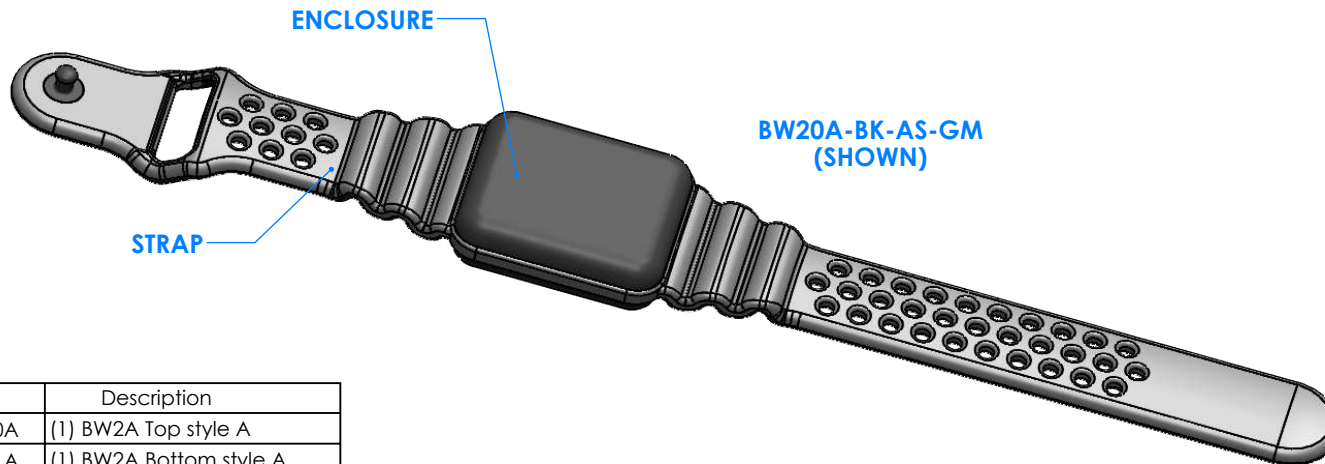

SERPAC BW20A-YY-AS-ZZ

Electronic Enclosures

Enclosure color (YY)

Top-Bottom combinations available

BK=black
 CL=clear
 TRGY=translucent gray
 TRRD=translucent red

Strap color (ZZ)

BK=black
 BL=blue
 GM=gunmetal
 NG=neon green
 NO=neon orange
 OR=orange
 YL=yellow
 WH=white

PN	Description
5510A	(1) BW2A Top style A
5511A	(1) BW2A Bottom style A
5517A	(1) BW2AS Small Strap style A
6002	(4) #2 X 3/8" PH HD screw. TORQUE 35-60 in-oz

Watertight enclosure meets or exceeds:
IP67
NEMA 4X, 12, 13