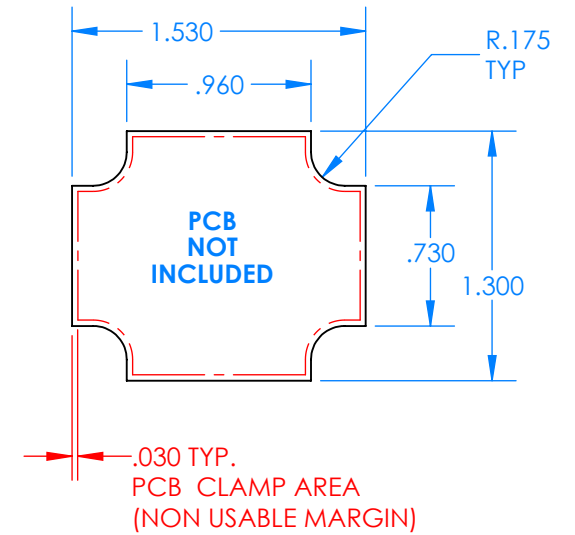

SERPAC BW20A-YY-AS-ZZ

Electronic Enclosures

Enclosure color (YY)

Top-Bottom combinations available

BK=black
 CL=clear
 TRGY=translucent gray
 TRRD=translucent red

Strap color (ZZ)

BK=black
 BL=blue
 GM=gunmetal
 NG=neon green
 NO=neon orange
 OR=orange
 YL=yellow
 WH=white

PN	Description
5510A	(1) BW2A Top style A
5511A	(1) BW2A Bottom style A
5517A	(1) BW2AS Small Strap style A
6002	(4) #2 X 3/8" PH HD screw. TORQUE 35-60 in-oz

Watertight enclosure meets or exceeds:
IP67
NEMA 4X, 12, 13