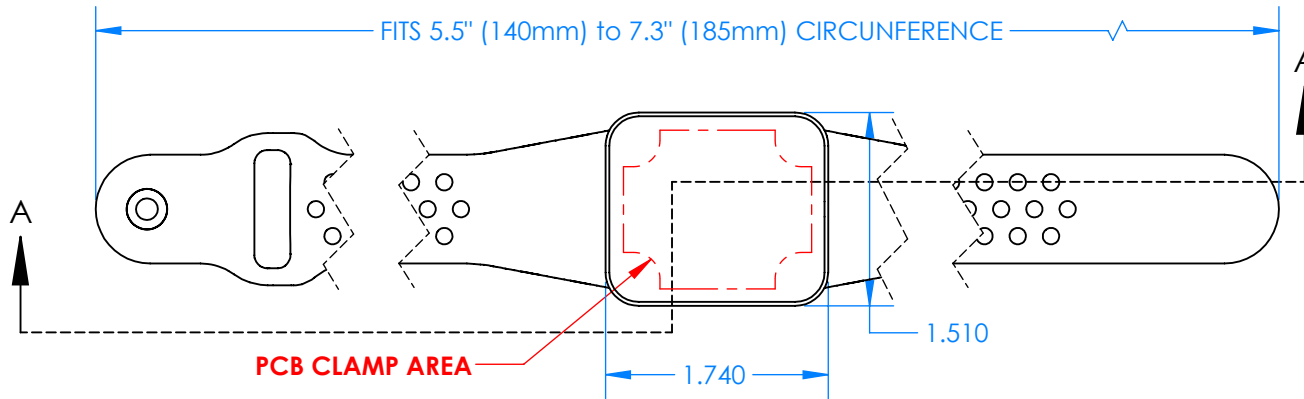

SERPAC BW20A-YY-AS-ZZ

Electronic Enclosures

Enclosure color (YY)

Top-Bottom combinations available

BK=black
 CL=clear
 TRGY=translucent gray
 TRRD=translucent red

Strap color (ZZ)

BK=black
 BL=blue
 GM=gunmetal
 NG=neon green
 NO=neon orange
 OR=orange
 YL=yellow
 WH=white

PN	Description
5510A	(1) BW2A Top style A
5511A	(1) BW2A Bottom style A
5517A	(1) BW2AS Small Strap style A
6002	(4) #2 X 3/8" PH HD screw. TORQUE 35-60 in-oz

Watertight enclosure meets or exceeds:
IP67
NEMA 4X, 12, 13