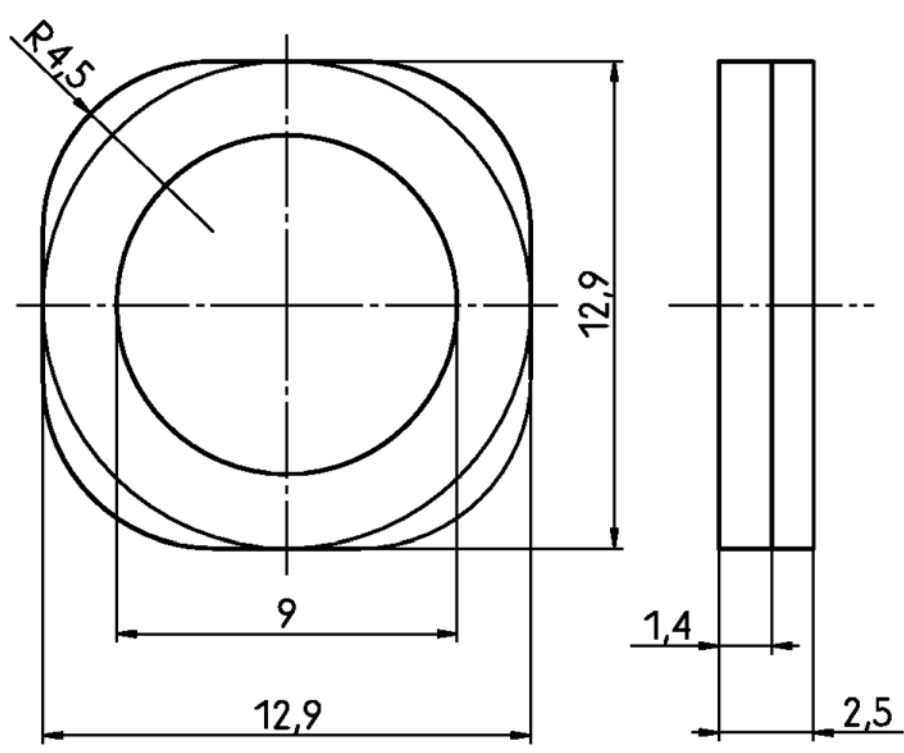

1 2 3 4

A
B
C
D
E
F

Old Part Number	Tyco Part Number	colour
V42254-A6209-L1	5-1393561-7	grey
V42254-A6209-L100	5-1393561-8	black

OBSOLETE

Tyco Electronics Corporation
Oostkamp - Belgium

LOC DIMENSIONS
GW IN MM

SCALE 5:1

WEIGHT

MATERIAL

DATE	01.08.88
NAME	Vandewyngaerde
DEP.	PD Com P&SE
EC	

PART NAME	bushing D-Sub housing
PART NO.	V42254-A6209-L1-*27
SHT.	1-

B	ECO-12-008266	24AUG12	CV	TOLERANCE UNLESS SPECIFIED OTHERWISE
A	WO00/7013	03.07.00	KV	
01		01.08.88	VDW	