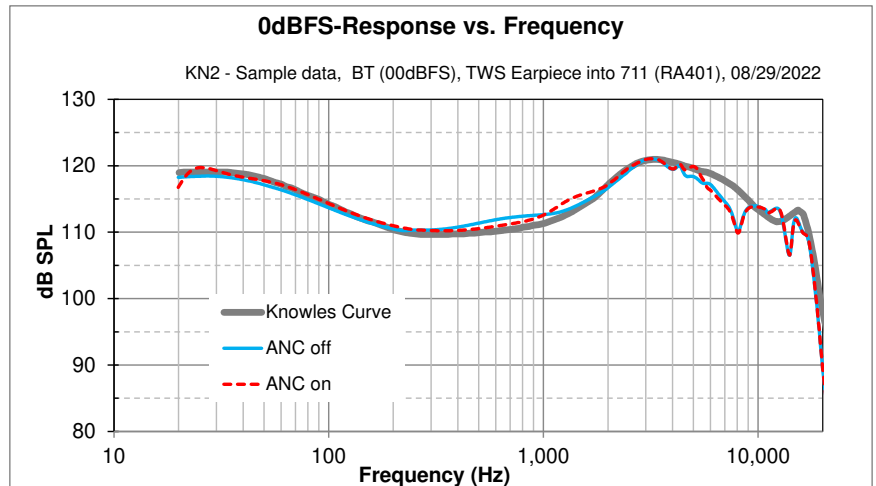

Performance Measurements

Frequency response with ANC on and off.