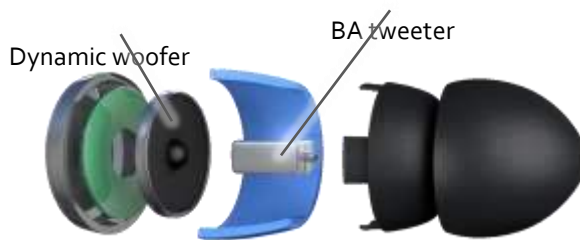

The Knowles Preferred Earphone Response Curve is the result of extensive consumer testing. This reference design demonstrates how meeting the curve using a BA tweeter delivers premium sound that users demand.

Hybrid

Configuration of a hybrid earphone

In a hybrid configuration, each driver plays to its strengths. The dynamic woofer provides warm bass with sufficient output to support quality ANC. The balanced armature tweeter delivers clear, precise extended treble that adds life and vibrancy to the music. Hybrids are the fastest way to achieve premium sound with ANC compatibility and plenty of headroom for hearing personalization.

Key Features

- Turnkey reference design, aesthetic customizations possible
- Knowles balanced armature + dynamic combined to achieve the Knowles Preferred Listening Curve
- Hybrid ANC with transparency mode
- 8 hours battery life streaming
- Dual-mic outgoing noise reduction
- Temperature and in-ear sensors
- Qualcomm QCC5144 supporting SBC, AAC, aptX. (aptX Adaptive with license)