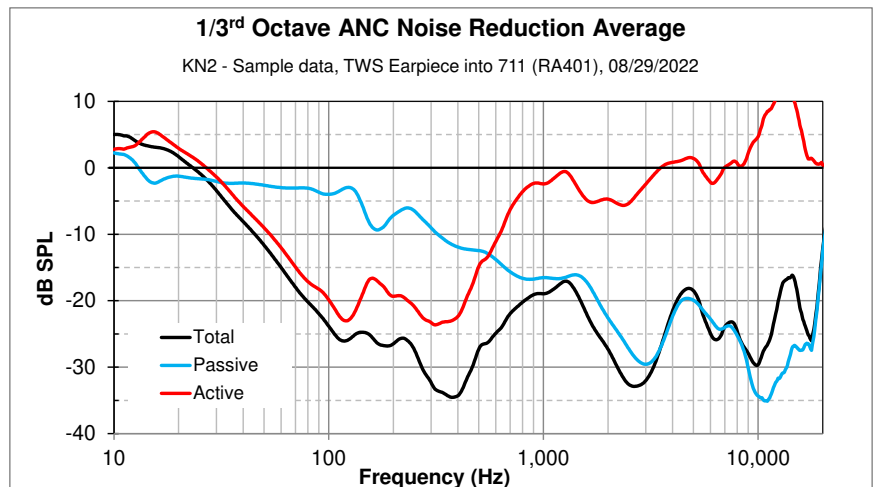

Key Features

- Turnkey reference design, aesthetic customizations possible
- Knowles balanced armature + dynamic combined to achieve the Knowles Preferred Listening Curve
- Hybrid ANC with transparency mode
- 8 hours battery life streaming
- Dual-mic outgoing noise reduction
- Temperature and in-ear sensors
- Qualcomm QCC5144 supporting SBC, AAC, aptX. (aptX Adaptive with license)

Performance Measurements

Frequency response with ANC on and off.

ANC performance, active and passive. Average of four directions and two ears.

Occlusion reduction provided by combination of front vent and ANC.