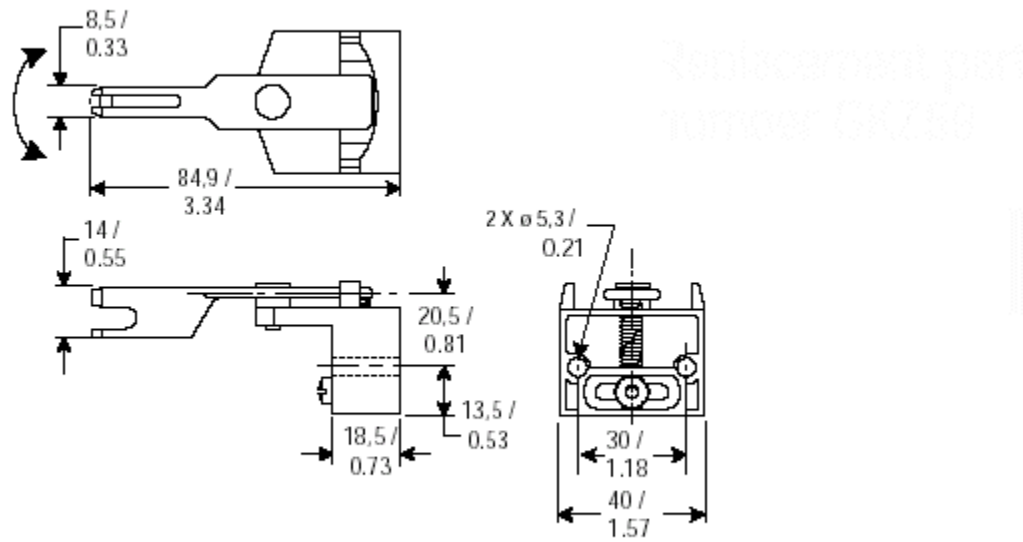

Spring-loaded Key: Left/Right

Door swing radius down to 150 mm / 5.9 in