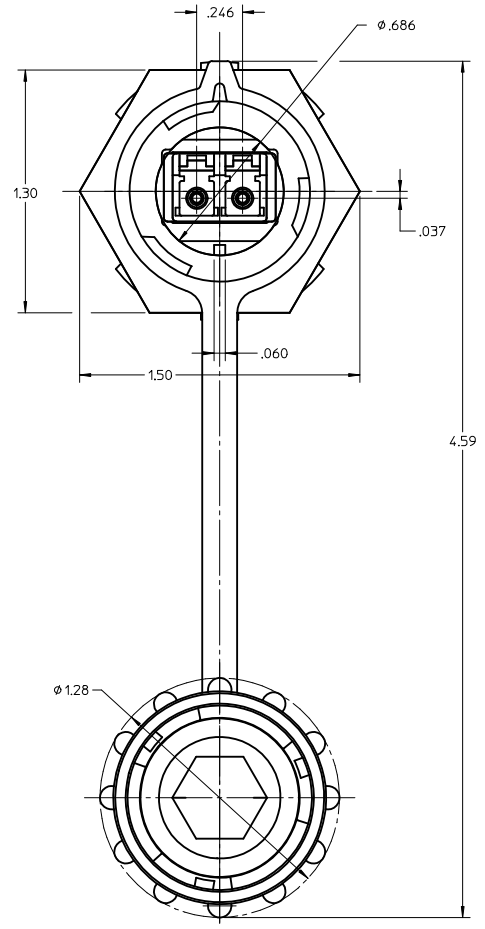

ADAPTER P/N	LC ADAPTER COLOR	CABLE TYPE	INDUSTRIAL DUST COVER
1060590200	BEIGE	MULTIMODE	YES
1060590210	BLUE	SINGLE MODE	
1060590220	GREEN	SINGLE MODE	
1060590230	BEIGE	MULTIMODE	NO
1060590211	BLUE	SINGLE MODE	

RECOMMENDED MOUNTING CUTOUT
SCALE: 1:1

INDUSTRIAL DUST COVER
(NOT PROVIDED WITH
P/N's: 106059-0230, 106059-0211)

NOTE:

- ALL DIMENSIONS ARE FOR REFERENCE ONLY.
- ADAPTER ASSEMBLY AND ITS COMPONENTS ARE COMPLIANT WITH EU DIRECTIVE 2002/95/EC ON THE RESTRICTION OF THE USE OF HAZARDOUS SUBSTANCES IN ELECTRICAL AND ELECTRONIC EQUIPMENT (RoHS).

EC NO: MF2010-0222 DRWN: YBEDNYAK 2009/11/16 CHKD: 2009/11/16 APPR: GUMIN 2009/11/17	QUALITY SYMBOLS	GENERAL TOLERANCES (UNLESS SPECIFIED)		SCALE 2:1	DESIGN UNITS INCH	THIRD ANGLE PROJECTION	REVISE ON CAD ONLY
	0 0	mm	INCH	DIMENSION STYLE INCH ONLY		TITLE ADAPTER LC INDUSTRIAL ASSEMBLY	
		4 PLACES ±---	±---	DRAWN BY D.B.	DATE 2006/6/30	MATERIAL NO. SEE TABLE SD-106059-02X0	
		2 PLACES ±---	±---	CHECKED BY	DATE	DOCUMENT NO. 1 OF 1	
	1 PLACE ±---	±---	APPROVED BY I.G.		DATE 2006/6/30	SHEET NO. 1 OF 1	
	ANGULAR ±1/2°		THIS DRAWING CONTAINS INFORMATION THAT IS PROPRIETARY TO MOLEX INCORPORATED AND SHOULD NOT BE USED WITHOUT WRITTEN PERMISSION				
	DRAFT WHERE APPLICABLE						
	MUST REMAIN WITHIN DIMENSIONS						