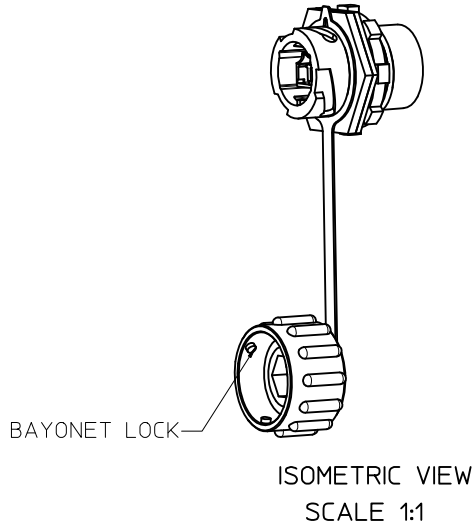

ADAPTER P/N	LC ADAPTER COLOR	CABLE TYPE	INDUSTRIAL DUST COVER
1060590200	BEIGE	MULTIMODE	YES
1060590210	BLUE	SINGLE MODE	
1060590220	GREEN	SINGLE MODE	
1060590230	BEIGE	MULTIMODE	NO
1060590211	BLUE	SINGLE MODE	

RECOMMENDED MOUNTING CUTOUT
SCALE: 1:1

INDUSTRIAL DUST COVER
(NOT PROVIDED WITH
P/N's: 106059-0230, 106059-0211)

NOTE:

- ALL DIMENSIONS ARE FOR REFERENCE ONLY.
- ADAPTER ASSEMBLY AND ITS COMPONENTS ARE COMPLIANT WITH EU DIRECTIVE 2002/95/EC ON THE RESTRICTION OF THE USE OF HAZARDOUS SUBSTANCES IN ELECTRICAL AND ELECTRONIC EQUIPMENT (RoHS).

EC NO: MF2010-0222 DRWN: YBEDNYAK 2009/11/16 CHKD: 2009/11/16 APPR: GUMIN 2009/11/17	QUALITY SYMBOLS	GENERAL TOLERANCES (UNLESS SPECIFIED)		SCALE 2:1	DESIGN UNITS INCH	THIRD ANGLE PROJECTION	REVISE ON CAD ONLY
	0 0	mm	INCH	DIMENSION STYLE INCH ONLY		TITLE ADAPTER LC INDUSTRIAL ASSEMBLY	
		4 PLACES ±---	±---	DRAWN BY D.B.	DATE 2006/6/30	MATERIAL NO. SEE TABLE SD-106059-02X0	
		2 PLACES ±---	±---	CHECKED BY	DATE	DOCUMENT NO. 1 OF 1	
	1 PLACE ±---	±---	APPROVED BY I.G.		DATE 2006/6/30	SHEET NO. 1 OF 1	
	ANGULAR ±1/2°		THIS DRAWING CONTAINS INFORMATION THAT IS PROPRIETARY TO MOLEX INCORPORATED AND SHOULD NOT BE USED WITHOUT WRITTEN PERMISSION				
	DRAFT WHERE APPLICABLE						
	MUST REMAIN WITHIN DIMENSIONS						