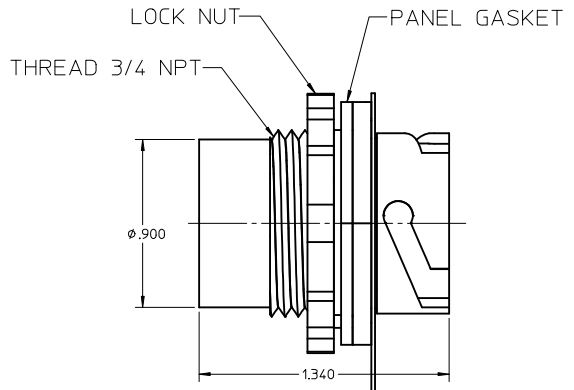

ADAPTER P/N	LC ADAPTER COLOR	CABLE TYPE	INDUSTRIAL DUST COVER
1060590200	BEIGE	MULTIMODE	YES
1060590210	BLUE	SINGLE MODE	
1060590220	GREEN	SINGLE MODE	
1060590230	BEIGE	MULTIMODE	NO
1060590211	BLUE	SINGLE MODE	

RECOMMENDED MOUNTING CUTOUT
SCALE: 1:1

INDUSTRIAL DUST COVER
(NOT PROVIDED WITH
P/N's: 106059-0230, 106059-0211)

NOTE:

- ALL DIMENSIONS ARE FOR REFERENCE ONLY.
- ADAPTER ASSEMBLY AND ITS COMPONENTS ARE COMPLIANT WITH EU DIRECTIVE 2002/95/EC ON THE RESTRICTION OF THE USE OF HAZARDOUS SUBSTANCES IN ELECTRICAL AND ELECTRONIC EQUIPMENT (RoHS).

EC NO: MF2010-0222 DRWN: YBEDNYAK 2009/11/16 CHKD: 2009/11/16 APPR: GUMIN 2009/11/17	QUALITY SYMBOLS	GENERAL TOLERANCES (UNLESS SPECIFIED)		SCALE 2:1	DESIGN UNITS INCH	THIRD ANGLE PROJECTION	REVISE ON CAD ONLY
	0 0	mm	INCH	DIMENSION STYLE INCH ONLY		TITLE ADAPTER LC INDUSTRIAL ASSEMBLY	
		4 PLACES ±---	±---	DRAWN BY D.B.	DATE 2006/6/30	MATERIAL NO. SEE TABLE SD-106059-02X0	
		2 PLACES ±---	±---	CHECKED BY	DATE	DOCUMENT NO. 1 OF 1	
	1 PLACE ±---	±---	APPROVED BY I.G.		DATE 2006/6/30	SHEET NO. 1 OF 1	
	ANGULAR ±1/2°		THIS DRAWING CONTAINS INFORMATION THAT IS PROPRIETARY TO MOLEX INCORPORATED AND SHOULD NOT BE USED WITHOUT WRITTEN PERMISSION				
	DRAFT WHERE APPLICABLE						
	MUST REMAIN WITHIN DIMENSIONS						