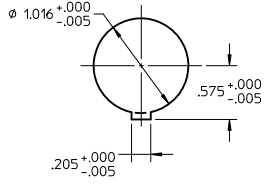

RECOMMENDED MOUNTING CUTOUT
SCALE: 1:1

INDUSTRIAL DUST COVER
(NOT PROVIDED WITH
P/N's: 106059-0230, 106059-0211)

NOTE:

- ALL DIMENSIONS ARE FOR REFERENCE ONLY.
- ADAPTER ASSEMBLY AND ITS COMPONENTS ARE COMPLIANT WITH EU DIRECTIVE 2002/95/EC ON THE RESTRICTION OF THE USE OF HAZARDOUS SUBSTANCES IN ELECTRICAL AND ELECTRONIC EQUIPMENT (RoHS).

EC NO: MF2010-0222 DRWN: YBEDNYAK 2009/11/16 CHKD: 2009/11/16 APPR: GUMIN 2009/11/17	QUALITY SYMBOLS	GENERAL TOLERANCES (UNLESS SPECIFIED)		SCALE 2:1	DESIGN UNITS INCH	THIRD ANGLE PROJECTION	REVISE ON CAD ONLY
	0 0	mm	INCH	DIMENSION STYLE INCH ONLY		TITLE ADAPTER LC INDUSTRIAL ASSEMBLY	
		4 PLACES ±---	±---	DRAWN BY D.B.	DATE 2006/6/30	MATERIAL NO. SEE TABLE SD-106059-02X0	
		2 PLACES ±---	±---	CHECKED BY	DATE	DOCUMENT NO. 1 OF 1	
	1 PLACE ±---	±---	APPROVED BY I.G.		DATE 2006/6/30	SHEET NO. 1 OF 1	
	ANGULAR ±1/2°		THIS DRAWING CONTAINS INFORMATION THAT IS PROPRIETARY TO MOLEX INCORPORATED AND SHOULD NOT BE USED WITHOUT WRITTEN PERMISSION				
	DRAFT WHERE APPLICABLE						
	MUST REMAIN WITHIN DIMENSIONS						