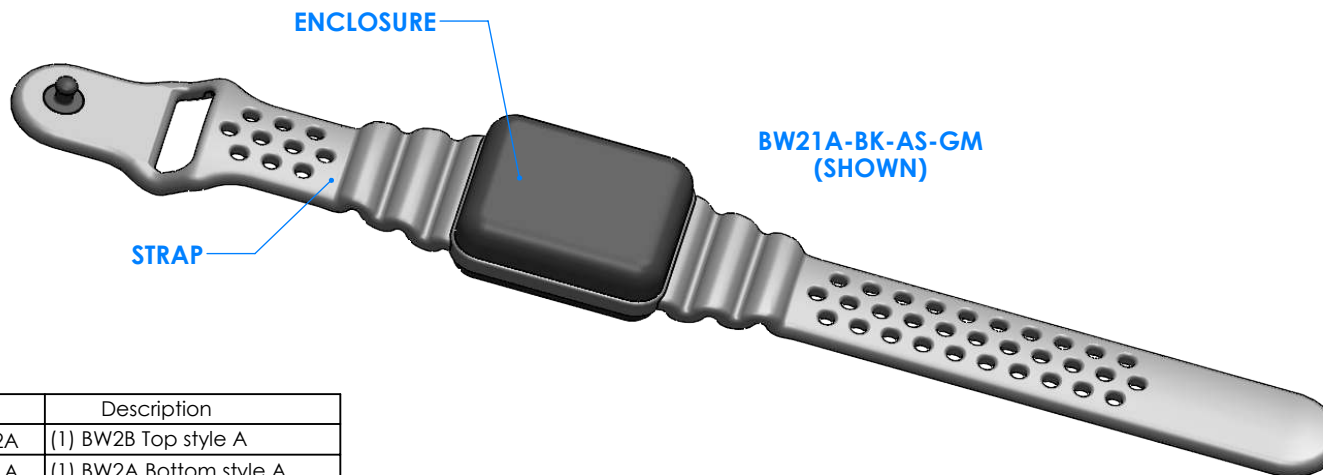

SERPAC BW21A-YY-AS-ZZ

Electronic Enclosures

Enclosure color (YY)

Top-Bottom combinations available

- BK=black
- CL=clear
- TRGY=translucent gray
- TRRD=translucent red

Strap color (ZZ)

- BK=black
- BL=blue
- GM=gunmetal
- NG=neon green
- NO=neon orange
- OR=orange
- YL=yellow
- WH=white

PN	Description
5512A	(1) BW2B Top style A
5511A	(1) BW2A Bottom style A
5517A	(1) BW2AS Small Strap style A
6002	(4) #2 X 3/8" PH HD screw. TORQUE 35-60 in-oz

Watertight enclosure meets or exceeds:
IP67
NEMA 4X, 12, 13