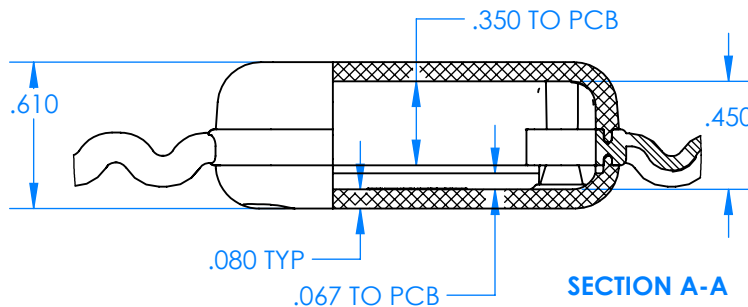

SERPAC BW21A-YY-AS-ZZ

Electronic Enclosures

Enclosure color (YY)

Top-Bottom combinations available

- BK=black
- CL=clear
- TRGY=translucent gray
- TRRD=translucent red

Strap color (ZZ)

- BK=black
- BL=blue
- GM=gunmetal
- NG=neon green
- NO=neon orange
- OR=orange
- YL=yellow
- WH=white

PN	Description
5512A	(1) BW2B Top style A
5511A	(1) BW2A Bottom style A
5517A	(1) BW2AS Small Strap style A
6002	(4) #2 X 3/8" PH HD screw. TORQUE 35-60 in-oz

Watertight enclosure meets or exceeds:
IP67
NEMA 4X, 12, 13