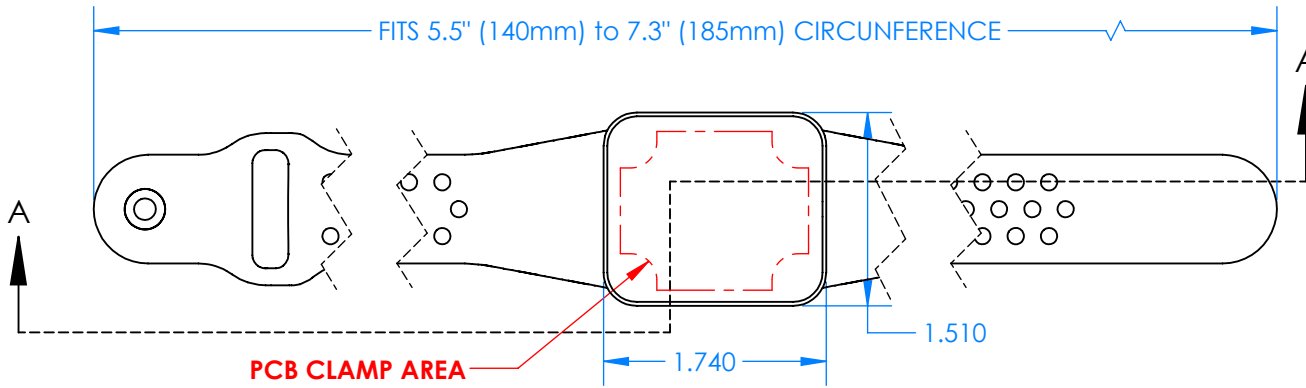

SERPAC BW21A-YY-AS-ZZ

Electronic Enclosures

Enclosure color (YY)

Top-Bottom combinations available

- BK=black
- CL=clear
- TRGY=translucent gray
- TRRD=translucent red

Strap color (ZZ)

- BK=black
- BL=blue
- GM=gunmetal
- NG=neon green
- NO=neon orange
- OR=orange
- YL=yellow
- WH=white

PN	Description
5512A	(1) BW2B Top style A
5511A	(1) BW2A Bottom style A
5517A	(1) BW2AS Small Strap style A
6002	(4) #2 X 3/8" PH HD screw. TORQUE 35-60 in-oz

Watertight enclosure meets or exceeds:
IP67
NEMA 4X, 12, 13