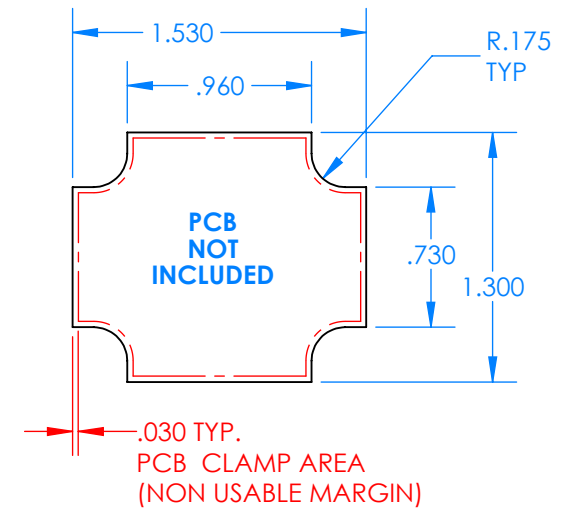

SERPAC BW21A-YY-AS-ZZ

Electronic Enclosures

Enclosure color (YY)

Top-Bottom combinations available

- BK=black
- CL=clear
- TRGY=translucent gray
- TRRD=translucent red

Strap color (ZZ)

- BK=black
- BL=blue
- GM=gunmetal
- NG=neon green
- NO=neon orange
- OR=orange
- YL=yellow
- WH=white

PN	Description
5512A	(1) BW2B Top style A
5511A	(1) BW2A Bottom style A
5517A	(1) BW2AS Small Strap style A
6002	(4) #2 X 3/8" PH HD screw. TORQUE 35-60 in-oz

Watertight enclosure meets or exceeds:
IP67
NEMA 4X, 12, 13