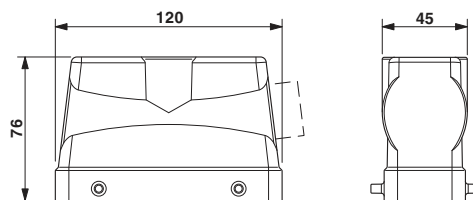

#### Dimensions

Height	76 mm
Width	43 mm
Length	120 mm

### Accessories

Cable gland - HC-M-KV-M40(19-27) - 1690590

Metal screw connection up to 5 bar, thread length: 8 mm, cable diameter: 19 - 27 mm, WAF 43, screw connection: M40

Cable gland - HC-M-KV-M40(27-34) - 1607729

Metal screw connection up to 5 bar, thread length: 8 mm, cable diameter: 27 ... 34 mm, WAF 50, screw connection: M40

### Drawings

Dimensioned drawing

Dimensional drawing