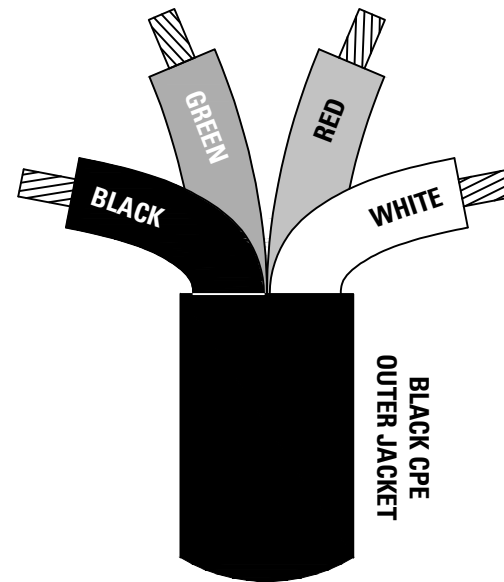

4-CONDUCTOR CABLE

x4 STRANDED CONDUCTORS WITH EPDM INSULATION

PART NUMBER	NUMBER OF CONDUCTORS	CONDUCTOR INSULATION COLORS	CABLE OVERALL DIAMETER AND CURRENT RATING BY WIRE SIZE				
			10 AWG	12 AWG	14 AWG	16 AWG	18 AWG
SOOW02	2	Black & White	0.620" – 30 A	0.570" – 25 A	0.510" – 18 A	0.370" – 13 A	0.345" – 10 A
SOOW03	3	Black, White, & Green	0.660" – 30 A	0.595" – 25 A	0.535" – 18 A	0.390" – 13 A	0.365" – 10 A
SOOW04	4	Black, White, Green, & Red	0.715" – 25 A	0.650" – 20 A	0.575" – 15 A	0.420" – 10 A	0.390" – 7 A

SOOW 600V Portable Cord 2, 3, or 4 Conductor Data Sheet

Remington Industries is proud to offer our Custom Wire Services

Our exclusive inventory of in-stock wire and ability to procure wire of all kinds makes us the perfect partner for wire purchasing and custom wire services. We are proud to provide essential, high quality wire for engineering projects, educational science projects, coil winding, and electronics applications.

Some of our many wire services include the following:

- Wire Re-Packaging
- Bifilar & Trifilar Windings
- Wire Processing
- Coil Winding
- Wire Procurement Services

If you have any questions or need any information about our Wire Services, feel free to contact us! It only takes one call to get experienced assistance.

Contact us by phone:
(815) 385-1987

Contact us by email:
sales@remingtonindustries.com

4/8/22 | -1 | Added approvals | AG

DATE | ISS. | REVISION | BY

Drawn by: AG 5/24/21
Drawing rev.: -1

Remington Industries

3521 N. Chapel Hill Rd
Johnsburg, IL 60051 USA
remingtonindustries.com