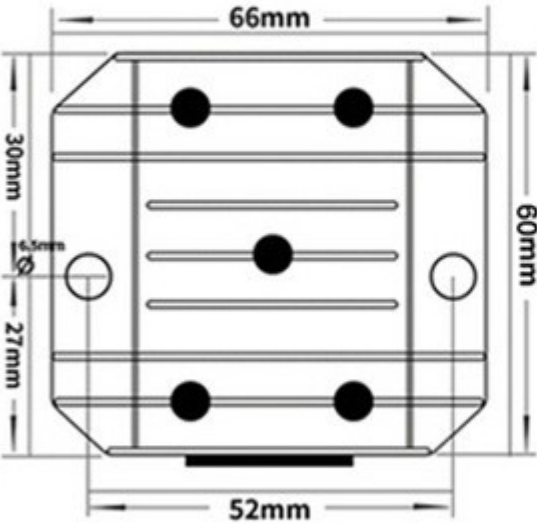

Dimension(mm)

 front view

Length : 66mm  
Width : 60mm  
High : 22mm  
mounting hole : 52mm  
mounting hole : 6.5mm

 side view