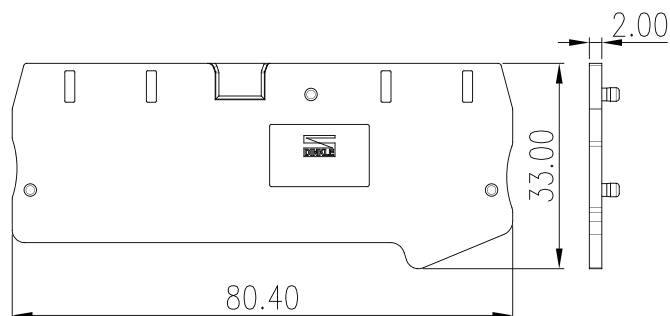

DP4C-TR

DIN Rail Terminal Blocks > Accessories

Specification

Product description	END COVER
Color	GREY(default)
Material	PA66
Inflammability class	UL94-V0
Compatible products	DP4-TR
Package	50 pcs / box