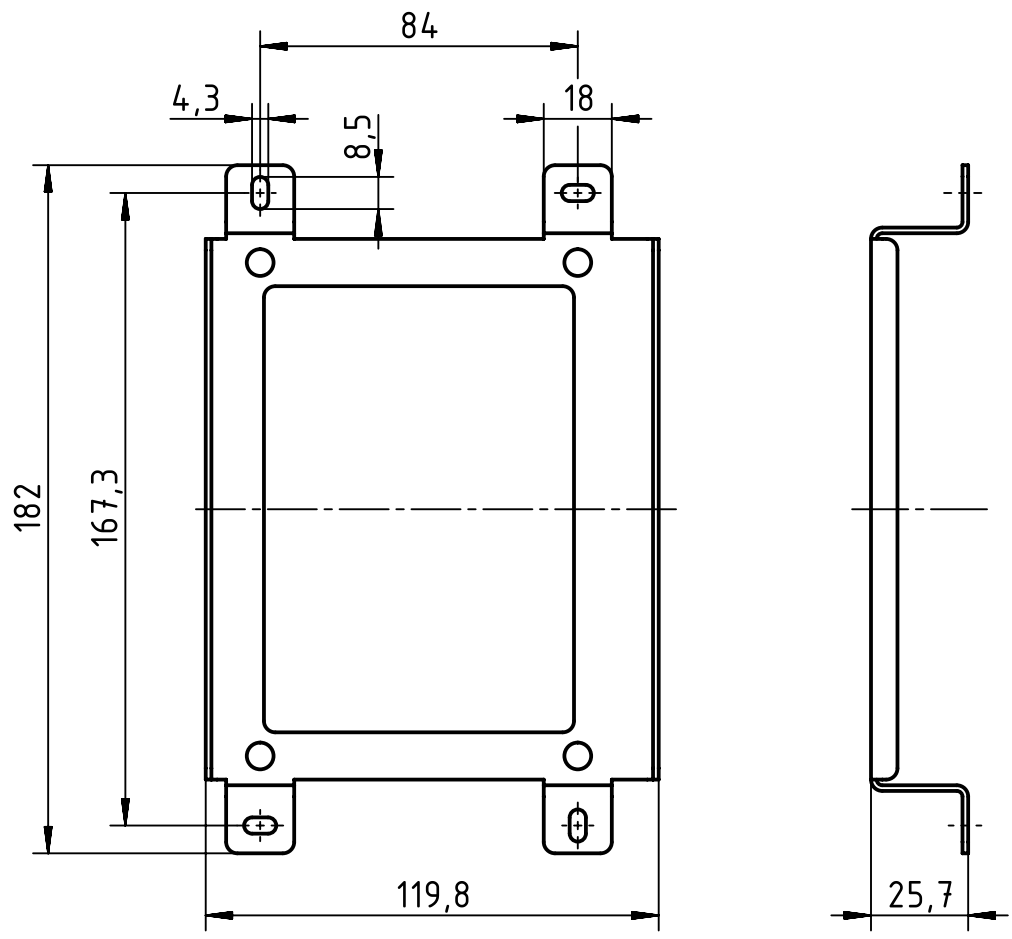

1 2 3 4 5 6

A
B
C
D

views excluding screws

	All rights reserved Department EL PD - DE	All Dimensions in mm Original Size DIN A4		Scale 1:2	Free size tol.	Ref.
		HARTING Electric GmbH & Co. KG D-32339 Espelkamp	Created by STICKFORTH	Inspected by WULF	Standardisation TIEMANNA	Date 2015-03-09
Title Ha-VIS MK3000 Cover25						Doc-Key / ECM-Nr. 100606263/UGD/001/A 500000083675
Type TB				Number 24 98 100 0000		Rev. A
						Page 1/1