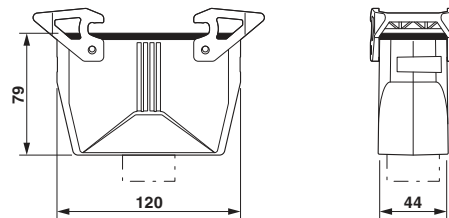

Coupling housings B24, With double locking latch, Material: Die-cast aluminum, salt water resistant, Cable outlets: 1, straight, Height: 77 mm, Cable gland: none, Gland: no, 1x M40, Standard

Why buy this product

- good shielding in the event of electromagnetic interference

Key Commercial Data

Packing unit	1 STK
Custom tariff number	85389099
Country of origin	China

Technical data

Dimensions

Height	77 mm
Width	44 mm
Length	120 mm

Housing - HC-STA-B24-CHWD-1TTM40-ELC-AL - 1412743

Technical data

General

Note	for contact inserts HC-B24, BB46, D64, DD108, HV10/16, M
Size	B24
Housing type	Coupling housings
Locking type	With double locking latch
No. of cable outlets	1
Cable exit	straight
Screw connection	none
Type of the screw connection	1x M40
Housing material	Die-cast aluminum, salt water resistant
Housing surface material	Uncoated
Seal material	NBR, conductive
Material lock	PA

Drawings

Dimensional drawing

Dimensional drawing

Classifications

eCl@ss

eCl@ss 5.1	27143424
eCl@ss 6.0	27143423
eCl@ss 8.0	27440202
eCl@ss 9.0	27440202

ETIM

ETIM 5.0	EC000437
----------	----------