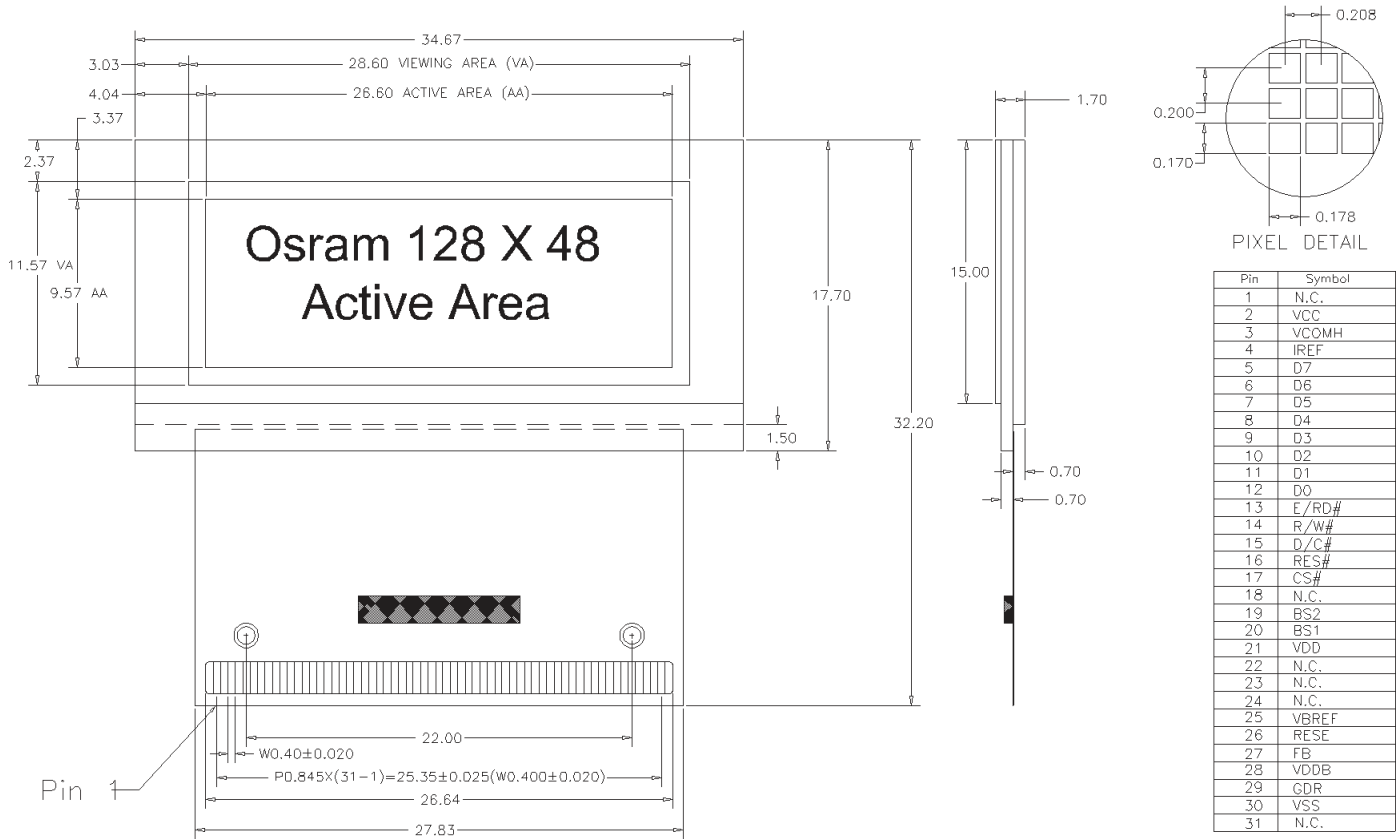

OLED DISPLAY SOLUTIONS

Pictiva™ 1.1-inch 128x48 OLED display

OS128048Px11MxxB10

Features

- RoHS Compliant
- White, Blue, or Area Color options available
- Low-power consumption for battery-powered devices
- 180° viewing angle

Specifications

Display Format	128 Columns x 48 Rows				
Diagonal	1.1 inch				
Pixel Pitch	0.208 (H) mm x 0.200 (W) mm				
Color, Luminance & Lifetime	Color On Demand	CIE x	CIE y	cd/m ²	Lifetime hrs, 25°C
	Elegance Yellow	0.46	0.54	100/200*	40K/10K*
	Lime Green	0.37	0.62	120	10K
	Tiger Orange	0.63	0.37	60	10K
	Galaxy White	0.25	0.25	50	TBA
	Ocean Blue	0.14	0.17	30	TBA
Grayscale	1 bit (contact OSRAM for 4 bit option)				
Active Area	26.60 (W) X 9.57 (H) mm				
Module Size	34.67 (W) X 32.20 (H) X 1.70 (T) mm				
Viewing Angle	180°				
Contrast Ratio	2000:1 dark ambient				
Temperature	-30°C to +70°C Operating				
Voltage	2.4V – 3.5V (Logic) 12V – 13V (OLED Supply)				
Power	0.05 mW (Sleep Mode)				
Interface	Parallel or Serial, TAB interconnect				
Driver	SSD1303/SDD0323 on TAB				
Weight	2.25g nominal				

* High Brightness Mode

Mechanical Dimensions and Pin Description

Ordering Information

Part Number	Order Number	Description
OS128048PN11MY0B10	Q65110A3442	Pictiva™ 1.1 inch 128x48 OLED Display, Elegance Yellow
OS128048PN11MG1B10	Q65110A3443	Pictiva™ 1.1 inch 128x48 OLED Display, Lime Green
OS128048PN11MO1B10	Q65110A3444	Pictiva™ 1.1 inch 128x48 OLED Display, Tiger Orange
OS128048PN11MW1B10	Q65110A4458	Pictiva™ 1.1 inch 128x48 OLED Display, Galaxy White
OS128048PN11MB2B10	Q65110A4459	Pictiva™ 1.1 inch 128x48 OLED Display, Ocean Blue